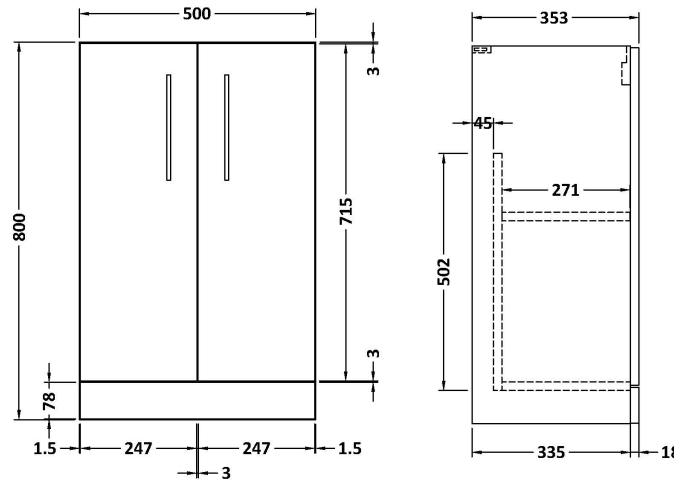

### Product Dimensions

Height (mm):	800
Width (mm):	500
Depth (mm):	353
Nett Weight (kg):	17

### Packaging Dimensions

Height (mm):	835
Width (mm):	520
Depth (mm):	355
Gross Weight (kg):	17.5

### Outer Box Dimensions (If Applicable)

Height (mm):	
Width (mm):	
Depth (mm):	
Gross Weight (kg):	
Barcode:	5056462659954

Sales Code: PMB312

Description: 500 Rear Tap Basin 1Th

**Product Dimensions**

Height (mm):	355
Width (mm):	503
Depth (mm):	135
Nett Weight (kg):	8.1

**Packaging Dimensions**

Height (mm):	420
Width (mm):	210
Depth (mm):	550
Gross Weight (kg):	8.1