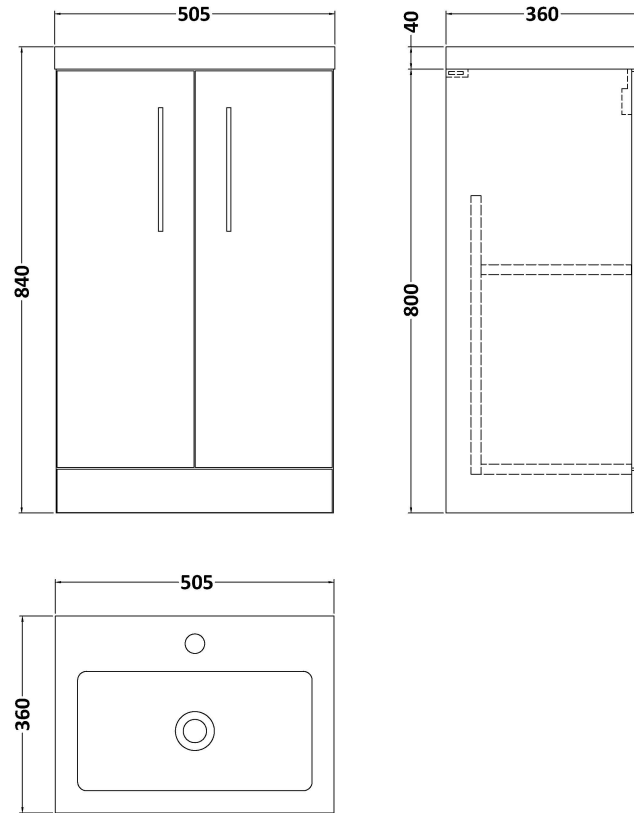

Sales Code: PAL120

Description: 500 Fs 2-Door Vanity & Polymarble Basin

Packaging Details

Barcode: 5056462679440