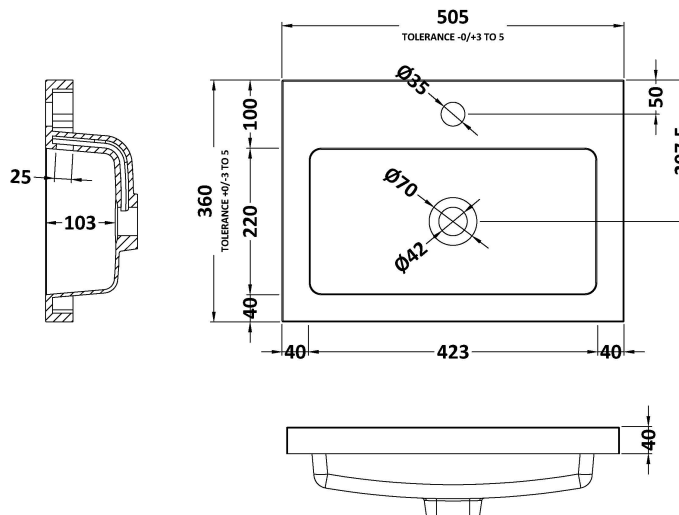

### Product Dimensions

Height (mm):	800
Width (mm):	500
Depth (mm):	353
Nett Weight (kg):	17

### Packaging Dimensions

Height (mm):	835
Width (mm):	520
Depth (mm):	355
Gross Weight (kg):	17.5

### Outer Box Dimensions (If Applicable)

Height (mm):	
Width (mm):	
Depth (mm):	
Gross Weight (kg):	
Barcode:	5056462659954

Sales Code: PMB312

Description: 500 Rear Tap Basin 1Th

**Product Dimensions**

Height (mm):	355
Width (mm):	503
Depth (mm):	135
Nett Weight (kg):	8.1

**Packaging Dimensions**

Height (mm):	420
Width (mm):	210
Depth (mm):	550
Gross Weight (kg):	8.1