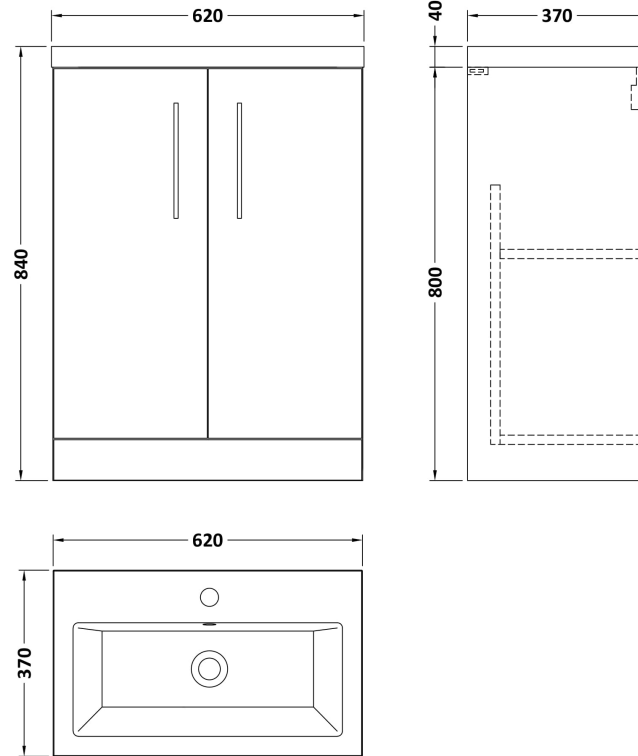

Sales Code: PAL121E

Description: 600 Fs 2-Door Vanity & Ceramic Basin

Packaging Details

Barcode: 5056462679471

Sales Code: NVF1703C

Description: 600 Fs 2-Door Unit (335 Deep)

Product Dimensions

Height (mm):	800
Width (mm):	600
Depth (mm):	353
Nett Weight (kg):	19

Packaging Dimensions

Height (mm):	835
Width (mm):	620
Depth (mm):	355
Gross Weight (kg):	19.5

Packaging Data

Box Colour:	Brown Cardboard Box
Box Qty:	1
Label Size:	100 x 50
Label Colour:	White Label
Label Qty:	2

Outer Box Dimensions (If Applicable)

Height (mm):	
Width (mm):	
Depth (mm):	
Gross Weight (kg):	
Barcode:	5056462659961

Product Details

Country of Origin:	United Kingdom
Fitting Instruction:	No
CE & UKCA:	N/A
FSC Certified Materials:	Yes
Colour:	Electric Blue
Construction Method:	Cam & Wood Dowel
Construction Type:	Rigid
Cabinet Finish:	MFC Smooth Matt
Fascia Finish:	MFC Smooth Matt
Cabinet Thickness (mm):	18
Fascia Thickness (mm):	18
Drawer Included:	No
Drawer Type:	Not Applicable
No of Shelves:	1
Hinge Type:	95 Degree Clip-On Soft Close
Hinge Included:	Yes, Supplied
Adjustable Legs:	No, Not Required
Fixings Included:	Yes
Handle Style:	Contemporary
Waste Shroud:	No
Handle Included:	Yes, Supplied
Handle Type:	D-Shape

Sales Code: CBM313

Description: Ceramic Rear Tap Basin 605X360

Product Dimensions

Height (mm):	150
Width (mm):	620
Depth (mm):	370
Nett Weight (kg):	10

Packaging Dimensions

Height (mm):	655
Width (mm):	420
Depth (mm):	200
Gross Weight (kg):	10