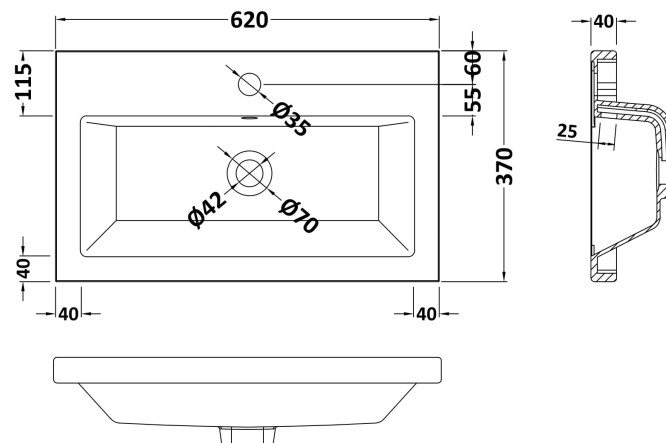

Packaging Dimensions

Height (mm):	835
Width (mm):	620
Depth (mm):	355
Gross Weight (kg):	19.5

Packaging Data

Box Colour:	Brown Cardboard Box
Box Qty:	1
Label Size:	100 x 50
Label Colour:	White Label
Label Qty:	2

Outer Box Dimensions (If Applicable)

Height (mm):	
Width (mm):	
Depth (mm):	
Gross Weight (kg):	
Barcode:	5056462659961

Product Details

Country of Origin:	United Kingdom
Fitting Instruction:	No
CE & UKCA:	N/A
FSC Certified Materials:	Yes
Colour:	Electric Blue
Construction Method:	Cam & Wood Dowel
Construction Type:	Rigid
Cabinet Finish:	MFC Smooth Matt
Fascia Finish:	MFC Smooth Matt
Cabinet Thickness (mm):	18
Fascia Thickness (mm):	18
Drawer Included:	No
Drawer Type:	Not Applicable
No of Shelves:	1
Hinge Type:	95 Degree Clip-On Soft Close
Hinge Included:	Yes, Supplied
Adjustable Legs:	No, Not Required
Fixings Included:	Yes
Handle Style:	Contemporary
Waste Shroud:	No
Handle Included:	Yes, Supplied
Handle Type:	D-Shape

Sales Code: CBM313

Description: Ceramic Rear Tap Basin 605X360

Product Dimensions

Height (mm):	150
Width (mm):	620
Depth (mm):	370
Nett Weight (kg):	10

Packaging Dimensions

Height (mm):	655
Width (mm):	420
Depth (mm):	200
Gross Weight (kg):	10

Packaging Data

Box Colour:	Brown Cardboard Box - Printed
Box Qty:	1
Label Size:	100 x 50
Label Colour:	White Label
Label Qty:	2

Outer Box Dimensions (If Applicable)

Height (mm):	
Width (mm):	
Depth (mm):	
Gross Weight (kg):	
Barcode:	5056211875833