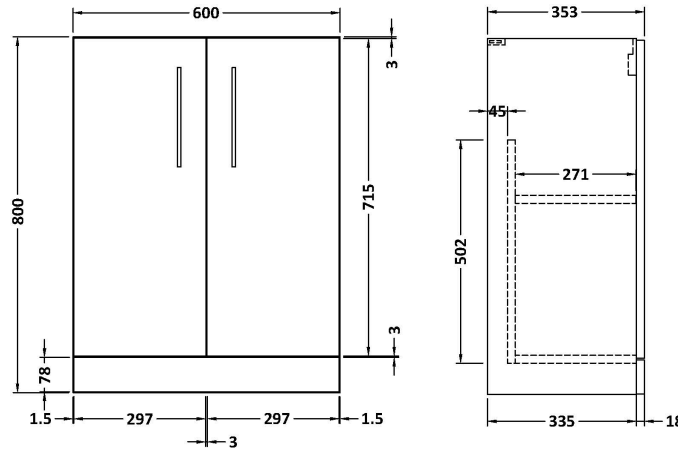

Sales Code: PAL121E

Description: 600 Fs 2-Door Vanity & Ceramic Basin

Packaging Details

Barcode: 5056462679471

Sales Code: NVF1703C

Description: 600 Fs 2-Door Unit (335 Deep)

Product Dimensions

Height (mm):	800
Width (mm):	600
Depth (mm):	353
Nett Weight (kg):	19

Packaging Dimensions

Height (mm):	835
Width (mm):	620
Depth (mm):	355
Gross Weight (kg):	19.5

Packaging Data

Box Colour:	Brown Cardboard Box
Box Qty:	1
Label Size:	100 x 50
Label Colour:	White Label
Label Qty:	2

Outer Box Dimensions (If Applicable)

Height (mm):	
Width (mm):	
Depth (mm):	
Gross Weight (kg):	
Barcode:	5056462659961

Product Details

Country of Origin:	United Kingdom
Fitting Instruction:	No
CE & UKCA:	N/A
FSC Certified Materials:	Yes
Colour:	Electric Blue
Construction Method:	Cam & Wood Dowel
Construction Type:	Rigid
Cabinet Finish:	MFC Smooth Matt
Fascia Finish:	MFC Smooth Matt
Cabinet Thickness (mm):	18
Fascia Thickness (mm):	18
Drawer Included:	No
Drawer Type:	Not Applicable
No of Shelves:	1
Hinge Type:	95 Degree Clip-On Soft Close
Hinge Included:	Yes, Supplied
Adjustable Legs:	No, Not Required
Fixings Included:	Yes
Handle Style:	Contemporary
Waste Shroud:	No
Handle Included:	Yes, Supplied
Handle Type:	D-Shape

Sales Code: CBM313

Description: Ceramic Rear Tap Basin 605X360

Product Dimensions

Height (mm):	150
Width (mm):	620
Depth (mm):	370
Nett Weight (kg):	10

Packaging Dimensions

Height (mm):	655
Width (mm):	420
Depth (mm):	200
Gross Weight (kg):	10