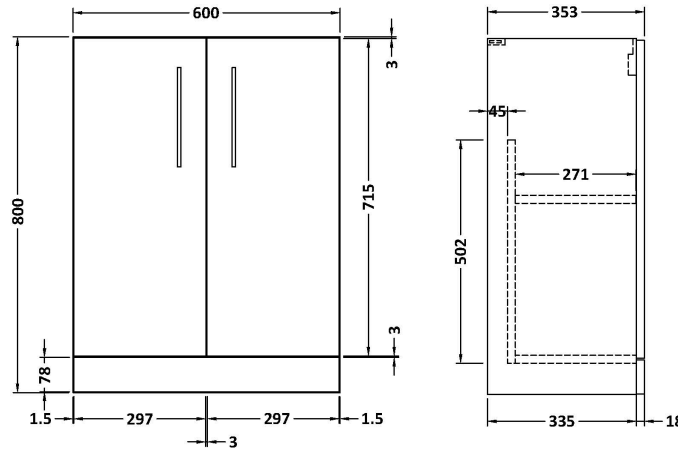

Sales Code: PAL121

Description: 600 Fs 2-Door Vanity & Polymarble Basin

Packaging Details

Barcode: 5056462679464

Sales Code: NVF1703C

Description: 600 Fs 2-Door Unit (335 Deep)

Product Dimensions

Height (mm):	800
Width (mm):	600
Depth (mm):	353
Nett Weight (kg):	19

Packaging Dimensions

Height (mm):	835
Width (mm):	620
Depth (mm):	355
Gross Weight (kg):	19.5

Packaging Data

Box Colour:	Brown Cardboard Box
Box Qty:	1
Label Size:	100 x 50
Label Colour:	White Label
Label Qty:	2

Outer Box Dimensions (If Applicable)

Height (mm):	
Width (mm):	
Depth (mm):	
Gross Weight (kg):	
Barcode:	5056462659961

Product Details

Country of Origin:	United Kingdom
Fitting Instruction:	No
CE & UKCA:	N/A
FSC Certified Materials:	Yes
Colour:	Electric Blue
Construction Method:	Cam & Wood Dowel
Construction Type:	Rigid
Cabinet Finish:	MFC Smooth Matt
Fascia Finish:	MFC Smooth Matt
Cabinet Thickness (mm):	18
Fascia Thickness (mm):	18
Drawer Included:	No
Drawer Type:	Not Applicable
No of Shelves:	1
Hinge Type:	95 Degree Clip-On Soft Close
Hinge Included:	Yes, Supplied
Adjustable Legs:	No, Not Required
Fixings Included:	Yes
Handle Style:	Contemporary
Waste Shroud:	No
Handle Included:	Yes, Supplied
Handle Type:	D-Shape

Sales Code: PMB313

Description: 600 Rear Tap Basin 1Th

Product Dimensions

Height (mm):	355
Width (mm):	603
Depth (mm):	135
Nett Weight (kg):	9.66

Packaging Dimensions

Height (mm):	410
Width (mm):	200
Depth (mm):	650
Gross Weight (kg):	9.66