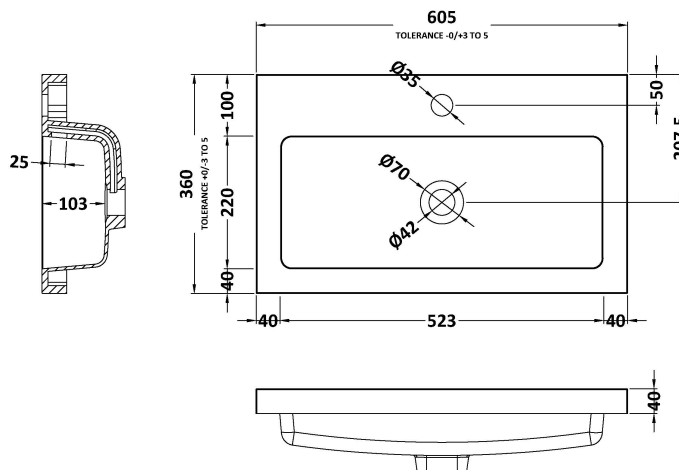

Packaging Dimensions

Height (mm):	835
Width (mm):	620
Depth (mm):	355
Gross Weight (kg):	19.5

Packaging Data

Box Colour:	Brown Cardboard Box
Box Qty:	1
Label Size:	100 x 50
Label Colour:	White Label
Label Qty:	2

Outer Box Dimensions (If Applicable)

Height (mm):	
Width (mm):	
Depth (mm):	
Gross Weight (kg):	
Barcode:	5056462659961

Product Details

Country of Origin:	United Kingdom
Fitting Instruction:	No
CE & UKCA:	N/A
FSC Certified Materials:	Yes
Colour:	Electric Blue
Construction Method:	Cam & Wood Dowel
Construction Type:	Rigid
Cabinet Finish:	MFC Smooth Matt
Fascia Finish:	MFC Smooth Matt
Cabinet Thickness (mm):	18
Fascia Thickness (mm):	18
Drawer Included:	No
Drawer Type:	Not Applicable
No of Shelves:	1
Hinge Type:	95 Degree Clip-On Soft Close
Hinge Included:	Yes, Supplied
Adjustable Legs:	No, Not Required
Fixings Included:	Yes
Handle Style:	Contemporary
Waste Shroud:	No
Handle Included:	Yes, Supplied
Handle Type:	D-Shape

Sales Code: PMB313

Description: 600 Rear Tap Basin 1Th

Product Dimensions

Height (mm):	355
Width (mm):	603
Depth (mm):	135
Nett Weight (kg):	9.66

Packaging Dimensions

Height (mm):	410
Width (mm):	200
Depth (mm):	650
Gross Weight (kg):	9.66

Packaging Data

Box Colour:	Brown Cardboard Box - Printed
Box Qty:	1
Label Size:	100 x 50
Label Colour:	White Label
Label Qty:	2

Outer Box Dimensions (If Applicable)

Height (mm):	
Width (mm):	
Depth (mm):	
Gross Weight (kg):	
Barcode:	5055369071982