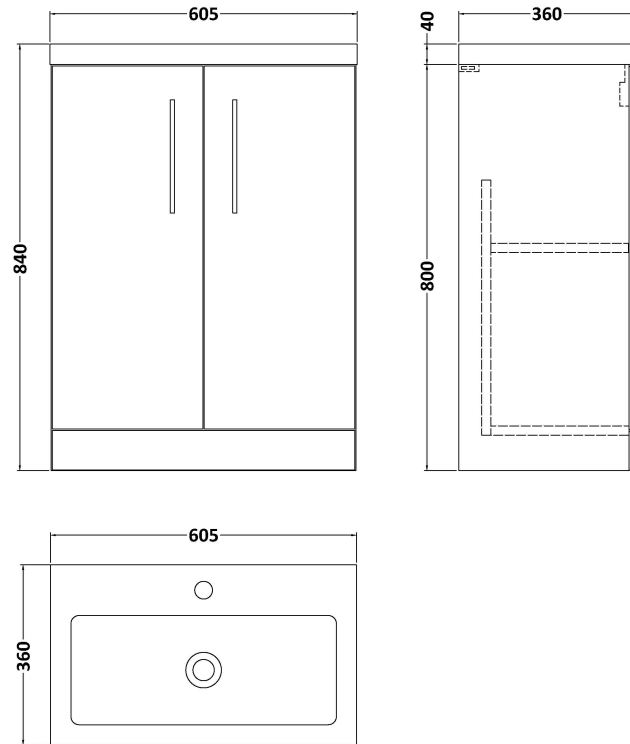

Sales Code: PAL121

Description: 600 Fs 2-Door Vanity & Polymarble Basin

Packaging Details

Barcode: 5056462679464

Sales Code: NVF1703C

Description: 600 Fs 2-Door Unit (335 Deep)

Product Dimensions

Height (mm):	800
Width (mm):	600
Depth (mm):	353
Nett Weight (kg):	19

Packaging Dimensions

Height (mm):	835
Width (mm):	620
Depth (mm):	355
Gross Weight (kg):	19.5

Packaging Data

Box Colour:	Brown Cardboard Box
Box Qty:	1
Label Size:	100 x 50
Label Colour:	White Label
Label Qty:	2

Sales Code: PMB313

Description: 600 Rear Tap Basin 1Th

Product Dimensions

Height (mm):	355
Width (mm):	603
Depth (mm):	135
Nett Weight (kg):	9.66

Packaging Dimensions

Height (mm):	410
Width (mm):	200
Depth (mm):	650
Gross Weight (kg):	9.66

Packaging Data

Box Colour:	Brown Cardboard Box - Printed
Box Qty:	1
Label Size:	100 x 50
Label Colour:	White Label
Label Qty:	2

Outer Box Dimensions (If Applicable)

Height (mm):	
Width (mm):	
Depth (mm):	
Gross Weight (kg):	
Barcode:	5055369071982