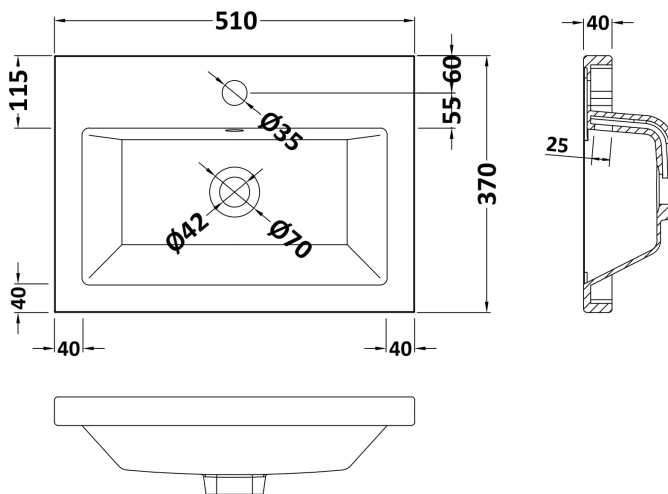

Packaging Dimensions

Height (mm):	835
Width (mm):	520
Depth (mm):	355
Gross Weight (kg):	17.5

Packaging Data

Box Colour:	Brown Cardboard Box
Box Qty:	1
Label Size:	100 x 50
Label Colour:	White Label
Label Qty:	2

Outer Box Dimensions (If Applicable)

Height (mm):	
Width (mm):	
Depth (mm):	
Gross Weight (kg):	
Barcode:	5056462660585

Product Details

Country of Origin:	United Kingdom
Fitting Instruction:	No
CE & UKCA:	N/A
FSC Certified Materials:	Yes
Colour:	Grey Vicenza Oak
Construction Method:	Cam & Wood Dowel
Construction Type:	Rigid
Cabinet Finish:	MFC Textured Woodgrain
Fascia Finish:	MFC Textured Woodgrain
Cabinet Thickness (mm):	18
Fascia Thickness (mm):	18
Drawer Included:	No
Drawer Type:	Not Applicable
No of Shelves:	1
Hinge Type:	95 Degree Clip-On Soft Close
Hinge Included:	Yes, Supplied
Adjustable Legs:	No, Not Required
Fixings Included:	Yes
Handle Style:	Contemporary
Waste Shroud:	No
Handle Included:	Yes, Supplied
Handle Type:	D-Shape

Sales Code: CBM312

Description: Ceramic Rear Tap Basin 505X360

Product Dimensions

Height (mm):	150
Width (mm):	520
Depth (mm):	370
Nett Weight (kg):	9

Packaging Dimensions

Height (mm):	555
Width (mm):	420
Depth (mm):	200
Gross Weight (kg):	9

Packaging Data

Box Colour:	Brown Cardboard Box - Printed
Box Qty:	1
Label Size:	100 x 50
Label Colour:	White Label
Label Qty:	2

Outer Box Dimensions (If Applicable)

Height (mm):	
Width (mm):	
Depth (mm):	
Gross Weight (kg):	
Barcode:	5056211875819