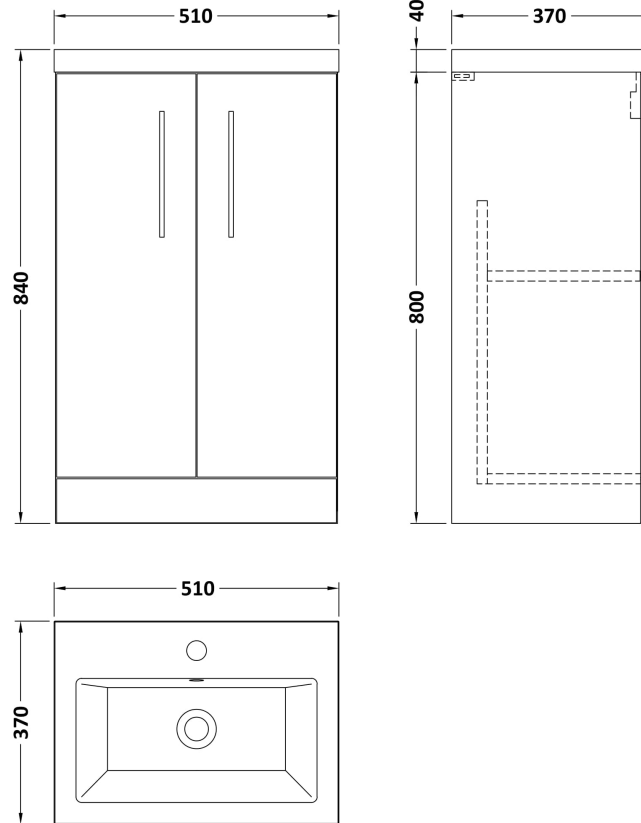

Sales Code: PAL122E

Description: 500 Fs 2-Door Vanity & Ceramic Basin

Packaging Details

Barcode: 5056462679495

Sales Code: NVF2501C

Description: 500 Fs 2-Door Unit (335 Deep)

Product Dimensions

Height (mm):	800
Width (mm):	500
Depth (mm):	353
Nett Weight (kg):	17

Packaging Dimensions

Height (mm):	835
Width (mm):	520
Depth (mm):	355
Gross Weight (kg):	17.5

Packaging Data

Box Colour:	Brown Cardboard Box
Box Qty:	1
Label Size:	100 x 50
Label Colour:	White Label
Label Qty:	2

Outer Box Dimensions (If Applicable)

Height (mm):	
Width (mm):	
Depth (mm):	
Gross Weight (kg):	
Barcode:	5056462660585

Product Details

Country of Origin:	United Kingdom
Fitting Instruction:	No
CE & UKCA:	N/A
FSC Certified Materials:	Yes
Colour:	Grey Vicenza Oak
Construction Method:	Cam & Wood Dowel
Construction Type:	Rigid
Cabinet Finish:	MFC Textured Woodgrain
Fascia Finish:	MFC Textured Woodgrain
Cabinet Thickness (mm):	18
Fascia Thickness (mm):	18
Drawer Included:	No
Drawer Type:	Not Applicable
No of Shelves:	1
Hinge Type:	95 Degree Clip-On Soft Close
Hinge Included:	Yes, Supplied
Adjustable Legs:	No, Not Required
Fixings Included:	Yes
Handle Style:	Contemporary
Waste Shroud:	No
Handle Included:	Yes, Supplied
Handle Type:	D-Shape

Sales Code: CBM312

Description: Ceramic Rear Tap Basin 505X360

Product Dimensions

Height (mm):	150
Width (mm):	520
Depth (mm):	370
Nett Weight (kg):	9

Packaging Dimensions

Height (mm):	555
Width (mm):	420
Depth (mm):	200
Gross Weight (kg):	9