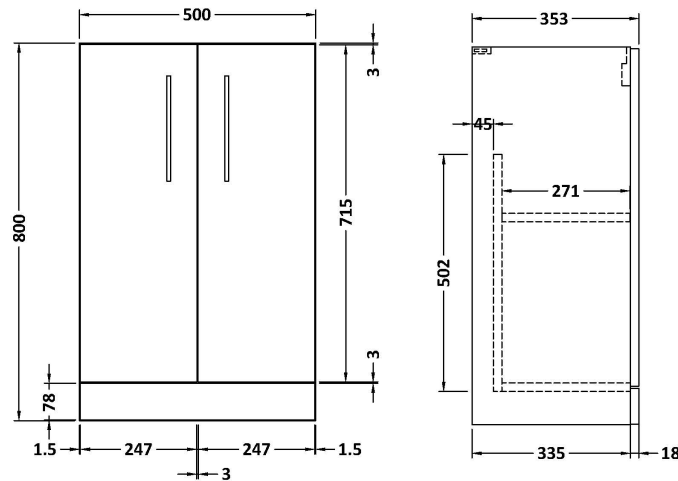

Sales Code: PAL122E

Description: 500 Fs 2-Door Vanity & Ceramic Basin

Packaging Details

Barcode: 5056462679495

Sales Code: NVF2501C

Description: 500 Fs 2-Door Unit (335 Deep)

Product Dimensions

Height (mm):	800
Width (mm):	500
Depth (mm):	353
Nett Weight (kg):	17

Packaging Dimensions

Height (mm):	835
Width (mm):	520
Depth (mm):	355
Gross Weight (kg):	17.5

Packaging Data

Box Colour:	Brown Cardboard Box
Box Qty:	1
Label Size:	100 x 50
Label Colour:	White Label
Label Qty:	2

Outer Box Dimensions (If Applicable)

Height (mm):	
Width (mm):	
Depth (mm):	
Gross Weight (kg):	
Barcode:	5056462660585

Product Details

Country of Origin:	United Kingdom
Fitting Instruction:	No
CE & UKCA:	N/A
FSC Certified Materials:	Yes
Colour:	Grey Vicenza Oak
Construction Method:	Cam & Wood Dowel
Construction Type:	Rigid
Cabinet Finish:	MFC Textured Woodgrain
Fascia Finish:	MFC Textured Woodgrain
Cabinet Thickness (mm):	18
Fascia Thickness (mm):	18
Drawer Included:	No
Drawer Type:	Not Applicable
No of Shelves:	1
Hinge Type:	95 Degree Clip-On Soft Close
Hinge Included:	Yes, Supplied
Adjustable Legs:	No, Not Required
Fixings Included:	Yes
Handle Style:	Contemporary
Waste Shroud:	No
Handle Included:	Yes, Supplied
Handle Type:	D-Shape

Sales Code: CBM312

Description: Ceramic Rear Tap Basin 505X360

Product Dimensions

Height (mm):	150
Width (mm):	520
Depth (mm):	370
Nett Weight (kg):	9

Packaging Dimensions

Height (mm):	555
Width (mm):	420
Depth (mm):	200
Gross Weight (kg):	9