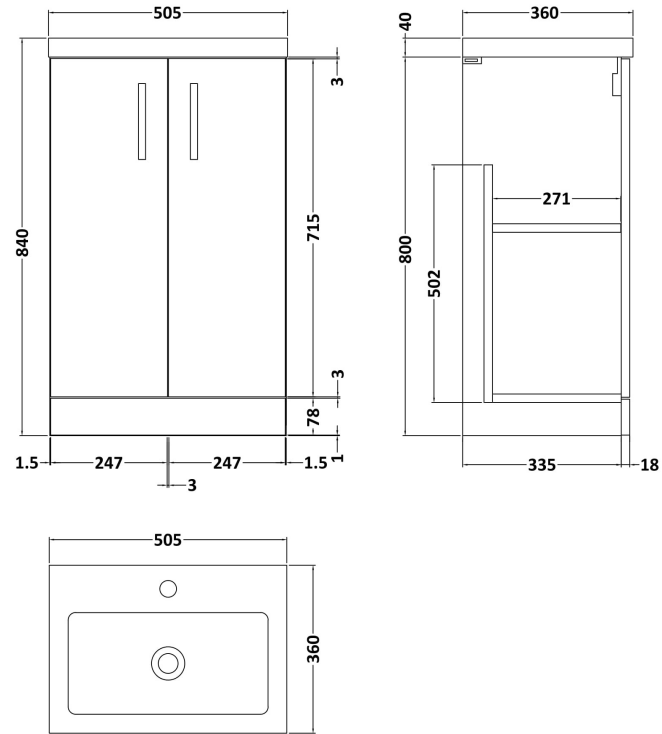

Sales Code: PAL122

Description: 500 Fs 2-Door Vanity & Polymarble Basin

Packaging Details

Barcode: 5056462679488

Sales Code: NVF2501C

Description: 500 Fs 2-Door Unit (335 Deep)

Product Dimensions

Height (mm):	800
Width (mm):	500
Depth (mm):	353
Nett Weight (kg):	17

Packaging Dimensions

Height (mm):	835
Width (mm):	520
Depth (mm):	355
Gross Weight (kg):	17.5

Packaging Data

Box Colour:	Brown Cardboard Box
Box Qty:	1
Label Size:	100 x 50
Label Colour:	White Label
Label Qty:	2

Outer Box Dimensions (If Applicable)

Height (mm):	
Width (mm):	
Depth (mm):	
Gross Weight (kg):	
Barcode:	5056462660585

Product Details

Country of Origin:	United Kingdom
Fitting Instruction:	No
CE & UKCA:	N/A
FSC Certified Materials:	Yes
Colour:	Grey Vicenza Oak
Construction Method:	Cam & Wood Dowel
Construction Type:	Rigid
Cabinet Finish:	MFC Textured Woodgrain
Fascia Finish:	MFC Textured Woodgrain
Cabinet Thickness (mm):	18
Fascia Thickness (mm):	18
Drawer Included:	No
Drawer Type:	Not Applicable
No of Shelves:	1
Hinge Type:	95 Degree Clip-On Soft Close
Hinge Included:	Yes, Supplied
Adjustable Legs:	No, Not Required
Fixings Included:	Yes
Handle Style:	Contemporary
Waste Shroud:	No
Handle Included:	Yes, Supplied
Handle Type:	D-Shape

Sales Code: PMB312

Description: 500 Rear Tap Basin 1Th

Product Dimensions

Height (mm):	355
Width (mm):	503
Depth (mm):	135
Nett Weight (kg):	8.1

Packaging Dimensions

Height (mm):	420
Width (mm):	210
Depth (mm):	550
Gross Weight (kg):	8.1