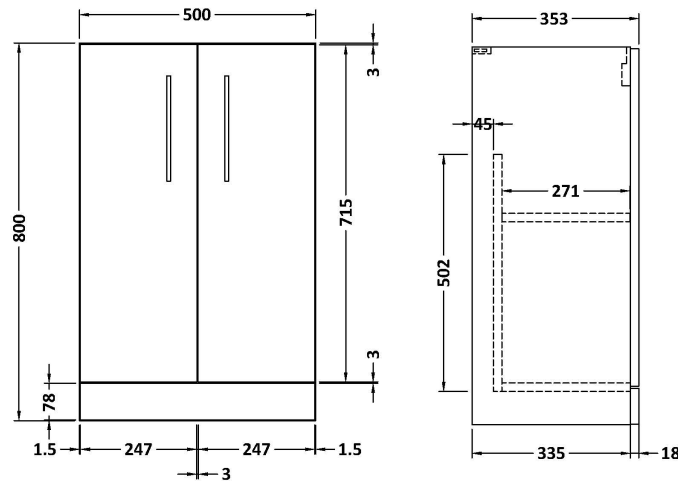

Sales Code: PAL122

Description: 500 Fs 2-Door Vanity & Polymarble Basin

Packaging Details

Barcode: 5056462679488

Sales Code: NVF2501C

Description: 500 Fs 2-Door Unit (335 Deep)

Product Dimensions

Height (mm):	800
Width (mm):	500
Depth (mm):	353
Nett Weight (kg):	17

Packaging Dimensions

Height (mm):	835
Width (mm):	520
Depth (mm):	355
Gross Weight (kg):	17.5

Packaging Data

Box Colour:	Brown Cardboard Box
Box Qty:	1
Label Size:	100 x 50
Label Colour:	White Label
Label Qty:	2

Outer Box Dimensions (If Applicable)

Height (mm):	
Width (mm):	
Depth (mm):	
Gross Weight (kg):	
Barcode:	5056462660585

Product Details

Country of Origin:	United Kingdom
Fitting Instruction:	No
CE & UKCA:	N/A
FSC Certified Materials:	Yes
Colour:	Grey Vicenza Oak
Construction Method:	Cam & Wood Dowel
Construction Type:	Rigid
Cabinet Finish:	MFC Textured Woodgrain
Fascia Finish:	MFC Textured Woodgrain
Cabinet Thickness (mm):	18
Fascia Thickness (mm):	18
Drawer Included:	No
Drawer Type:	Not Applicable
No of Shelves:	1
Hinge Type:	95 Degree Clip-On Soft Close
Hinge Included:	Yes, Supplied
Adjustable Legs:	No, Not Required
Fixings Included:	Yes
Handle Style:	Contemporary
Waste Shroud:	No
Handle Included:	Yes, Supplied
Handle Type:	D-Shape

Sales Code: PMB312

Description: 500 Rear Tap Basin 1Th

Product Dimensions

Height (mm):	355
Width (mm):	503
Depth (mm):	135
Nett Weight (kg):	8.1

Packaging Dimensions

Height (mm):	420
Width (mm):	210
Depth (mm):	550
Gross Weight (kg):	8.1