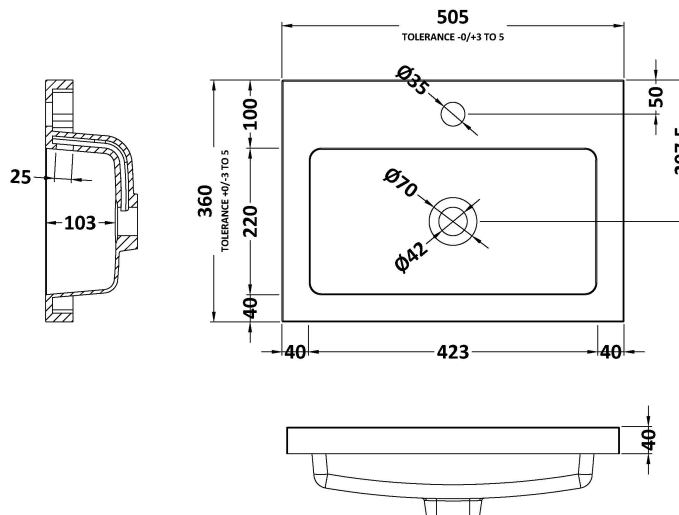

Packaging Dimensions

Height (mm):	835
Width (mm):	520
Depth (mm):	355
Gross Weight (kg):	17.5

Packaging Data

Box Colour:	Brown Cardboard Box
Box Qty:	1
Label Size:	100 x 50
Label Colour:	White Label
Label Qty:	2

Outer Box Dimensions (If Applicable)

Height (mm):	
Width (mm):	
Depth (mm):	
Gross Weight (kg):	
Barcode:	5056462660585

Product Details

Country of Origin:	United Kingdom
Fitting Instruction:	No
CE & UKCA:	N/A
FSC Certified Materials:	Yes
Colour:	Grey Vicenza Oak
Construction Method:	Cam & Wood Dowel
Construction Type:	Rigid
Cabinet Finish:	MFC Textured Woodgrain
Fascia Finish:	MFC Textured Woodgrain
Cabinet Thickness (mm):	18
Fascia Thickness (mm):	18
Drawer Included:	No
Drawer Type:	Not Applicable
No of Shelves:	1
Hinge Type:	95 Degree Clip-On Soft Close
Hinge Included:	Yes, Supplied
Adjustable Legs:	No, Not Required
Fixings Included:	Yes
Handle Style:	Contemporary
Waste Shroud:	No
Handle Included:	Yes, Supplied
Handle Type:	D-Shape

Sales Code: PMB312

Description: 500 Rear Tap Basin 1Th

Product Dimensions

Height (mm):	355
Width (mm):	503
Depth (mm):	135
Nett Weight (kg):	8.1

Packaging Dimensions

Height (mm):	420
Width (mm):	210
Depth (mm):	550
Gross Weight (kg):	8.1

Packaging Data

Box Colour:	Brown Cardboard Box - Printed
Box Qty:	1
Label Size:	100 x 50
Label Colour:	White Label
Label Qty:	2

Outer Box Dimensions (If Applicable)

Height (mm):	
Width (mm):	
Depth (mm):	
Gross Weight (kg):	
Barcode:	5055369071975