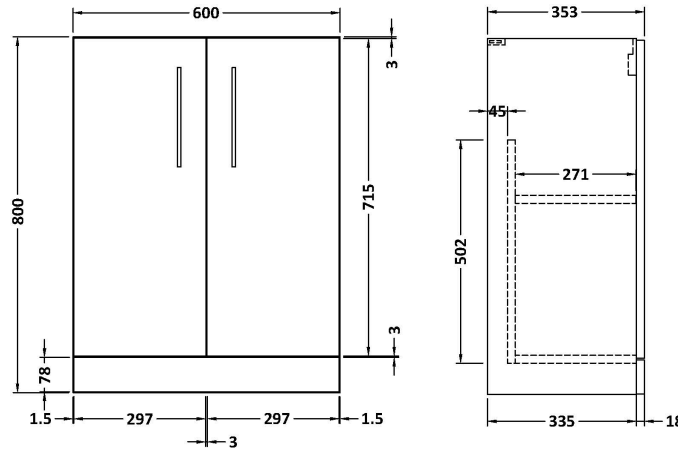

Sales Code: PAL123

Description: 600 Fs 2-Door Vanity & Polymarble Basin

Packaging Details

Barcode: 5056462679501

Sales Code: NVF2503C

Description: 600 Fs 2-Door Unit (335 Deep)

Product Dimensions

Height (mm):	800
Width (mm):	600
Depth (mm):	353
Nett Weight (kg):	19

Packaging Dimensions

Height (mm):	835
Width (mm):	620
Depth (mm):	355
Gross Weight (kg):	19.5

Packaging Data

Box Colour:	Brown Cardboard Box
Box Qty:	1
Label Size:	100 x 50
Label Colour:	White Label
Label Qty:	2

Outer Box Dimensions (If Applicable)

Height (mm):	
Width (mm):	
Depth (mm):	
Gross Weight (kg):	
Barcode:	5056462660615

Product Details

Country of Origin:	United Kingdom
Fitting Instruction:	No
CE & UKCA:	N/A
FSC Certified Materials:	Yes
Colour:	Grey Vicenza Oak
Construction Method:	Cam & Wood Dowel
Construction Type:	Rigid
Cabinet Finish:	MFC Textured Woodgrain
Fascia Finish:	MFC Textured Woodgrain
Cabinet Thickness (mm):	18
Fascia Thickness (mm):	18
Drawer Included:	No
Drawer Type:	Not Applicable
No of Shelves:	1
Hinge Type:	95 Degree Clip-On Soft Close
Hinge Included:	Yes, Supplied
Adjustable Legs:	No, Not Required
Fixings Included:	Yes
Handle Style:	Contemporary
Waste Shroud:	No
Handle Included:	Yes, Supplied
Handle Type:	D-Shape

Sales Code: PMB313

Description: 600 Rear Tap Basin 1Th

Product Dimensions

Height (mm):	355
Width (mm):	603
Depth (mm):	135
Nett Weight (kg):	9.66

Packaging Dimensions

Height (mm):	410
Width (mm):	200
Depth (mm):	650
Gross Weight (kg):	9.66