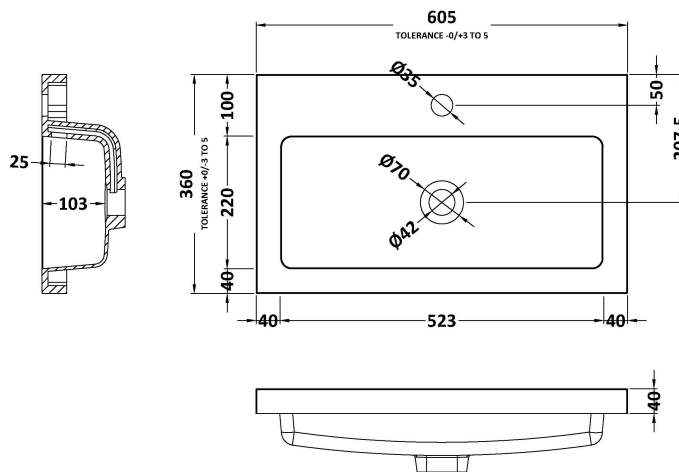

Packaging Dimensions

Height (mm):	835
Width (mm):	620
Depth (mm):	355
Gross Weight (kg):	19.5

Packaging Data

Box Colour:	Brown Cardboard Box
Box Qty:	1
Label Size:	100 x 50
Label Colour:	White Label
Label Qty:	2

Outer Box Dimensions (If Applicable)

Height (mm):	
Width (mm):	
Depth (mm):	
Gross Weight (kg):	
Barcode:	5056462660615

Product Details

Country of Origin:	United Kingdom
Fitting Instruction:	No
CE & UKCA:	N/A
FSC Certified Materials:	Yes
Colour:	Grey Vicenza Oak
Construction Method:	Cam & Wood Dowel
Construction Type:	Rigid
Cabinet Finish:	MFC Textured Woodgrain
Fascia Finish:	MFC Textured Woodgrain
Cabinet Thickness (mm):	18
Fascia Thickness (mm):	18
Drawer Included:	No
Drawer Type:	Not Applicable
No of Shelves:	1
Hinge Type:	95 Degree Clip-On Soft Close
Hinge Included:	Yes, Supplied
Adjustable Legs:	No, Not Required
Fixings Included:	Yes
Handle Style:	Contemporary
Waste Shroud:	No
Handle Included:	Yes, Supplied
Handle Type:	D-Shape

Sales Code: PMB313

Description: 600 Rear Tap Basin 1Th

Product Dimensions

Height (mm):	355
Width (mm):	603
Depth (mm):	135
Nett Weight (kg):	9.66

Packaging Dimensions

Height (mm):	410
Width (mm):	200
Depth (mm):	650
Gross Weight (kg):	9.66

Packaging Data

Box Colour:	Brown Cardboard Box - Printed
Box Qty:	1
Label Size:	100 x 50
Label Colour:	White Label
Label Qty:	2

Outer Box Dimensions (If Applicable)

Height (mm):	
Width (mm):	
Depth (mm):	
Gross Weight (kg):	
Barcode:	5055369071982