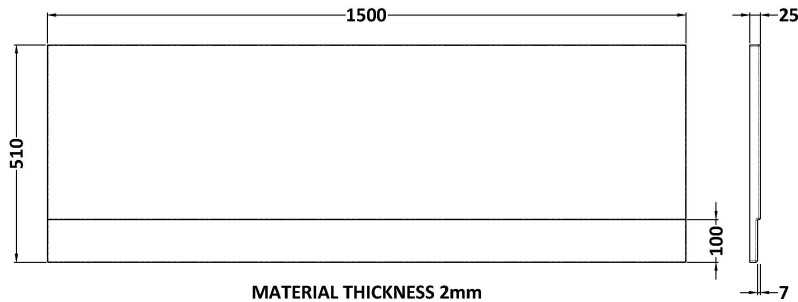

**Sales Code:** PAN138

**Description:** Straight Bath Front Panel 1500X510x25mm

**Product Dimensions**

Length (mm):	1500
Width (mm):	510
Depth (mm):	25
Nett Weight (kg):	1.92

**Packaging Dimensions**

Length (mm):	1500
Width (mm):	510
Depth (mm):	35
Gross Weight (kg):	1.92

**Packaging Data**

Box Colour:	Polybagged With End Caps
Box Qty:	1
Label Size:	100 x 50
Label Colour:	White Label
Label Qty:	1

**Outer Box Dimensions (If Applicable)**

Length (mm):	
Width (mm):	
Height (mm):	
Gross Weight (kg):	
Barcode:	5055369060818

**Product Details**

Country of Origin:	United Kingdom
Fitting Instruction:	No
Certification:	FSC: N/A CE & UKCA: N/A
Material Colour Reference:	European White
Product Material:	Acrylic
Material Thickness:	2mm
Volume (Ltr):	N/A
Displaced Capacity:	N/A
Leg Set Included:	Not Applicable
Waste Included:	Not Applicable
Drilled/Undrilled:	Not Applicable
Includes Grips:	Not Applicable
Embossed:	No
No of Tapholes:	Not Applicable
Anti-Slip:	Not Applicable