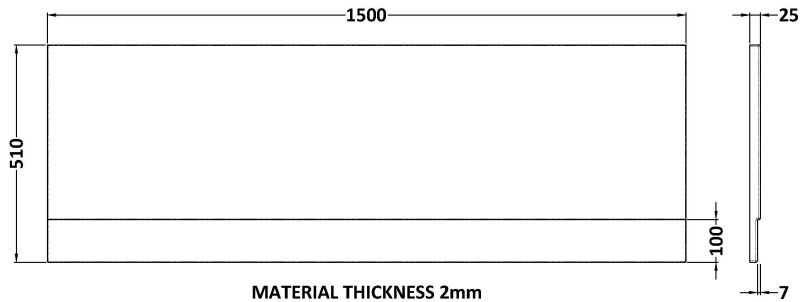

Sales Code: PAN138

Description: Straight Bath Front Panel 1500X510x25mm

Product Dimensions

Length (mm):	1500
Width (mm):	510
Depth (mm):	25
Nett Weight (kg):	1.92

Packaging Dimensions

Length (mm):	1500
Width (mm):	510
Depth (mm):	35
Gross Weight (kg):	1.92

Packaging Data

Box Colour:	Polybagged With End Caps
Box Qty:	1
Label Size:	100 x 50
Label Colour:	White Label
Label Qty:	1

Outer Box Dimensions (If Applicable)

Length (mm):	
Width (mm):	
Height (mm):	
Gross Weight (kg):	
Barcode:	5055369060818

Product Details

Country of Origin:	United Kingdom
Fitting Instruction:	No
Certification:	FSC: N/A CE & UKCA: N/A
Material Colour Reference:	European White
Product Material:	Acrylic
Material Thickness:	2mm
Volume (Ltr):	N/A
Displaced Capacity:	N/A
Leg Set Included:	Not Applicable
Waste Included:	Not Applicable
Drilled/Undrilled:	Not Applicable
Includes Grips:	Not Applicable
Embossed:	No
No of Tapholes:	Not Applicable
Anti-Slip:	Not Applicable