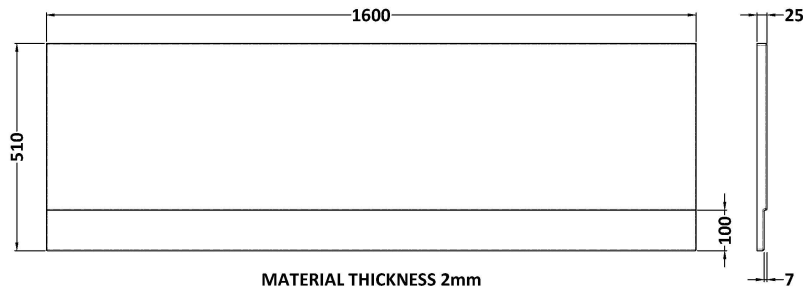

Sales Code: PAN139

Description: Straight Bath Front Panel 1600X510x25mm

Product Dimensions

Length (mm):	1600
Width (mm):	510
Depth (mm):	25
Nett Weight (kg):	1.98

Packaging Dimensions

Length (mm):	1600
Width (mm):	510
Depth (mm):	35
Gross Weight (kg):	1.98

Packaging Data

Box Colour:	Polybagged With End Caps
Box Qty:	1
Label Size:	100 x 50
Label Colour:	White Label
Label Qty:	1

Outer Box Dimensions (If Applicable)

Length (mm):	
Width (mm):	
Height (mm):	
Gross Weight (kg):	
Barcode:	5055369060825

Product Details

Country of Origin:	United Kingdom
Fitting Instruction:	No
Certification:	FSC: N/A CE & UKCA: N/A
Material Colour Reference:	European White
Product Material:	Acrylic
Material Thickness:	2mm
Volume (Ltr):	N/A
Displaced Capacity:	N/A
Leg Set Included:	Not Applicable
Waste Included:	Not Applicable
Drilled/Undrilled:	Not Applicable
Includes Grips:	Not Applicable
Embossed:	No
No of Tapholes:	Not Applicable
Anti-Slip:	Not Applicable