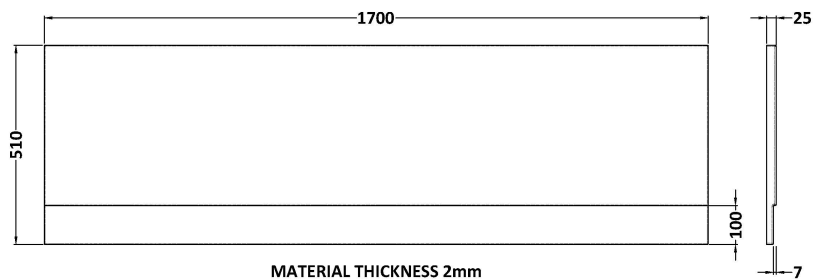

**Sales Code:** PAN140

**Description:** Straight Bath Front Panel 1700X510x25mm

**Product Dimensions**

Length (mm):	1700
Width (mm):	510
Depth (mm):	25
Nett Weight (kg):	2.1

**Packaging Dimensions**

Length (mm):	1700
Width (mm):	35
Depth (mm):	510
Gross Weight (kg):	2.1

**Packaging Data**

Box Colour:	Polybagged With End Caps
Box Qty:	1
Label Size:	100 x 50
Label Colour:	White Label
Label Qty:	1

**Outer Box Dimensions (If Applicable)**

Length (mm):	
Width (mm):	
Height (mm):	
Gross Weight (kg):	
Barcode:	5055369060832

**Product Details**

Country of Origin:	United Kingdom
Fitting Instruction:	No
Certification:	FSC: N/A CE & UKCA: N/A
Material Colour Reference:	European White
Product Material:	Acrylic
Material Thickness:	2mm
Volume (Ltr):	N/A
Displaced Capacity:	N/A
Leg Set Included:	Not Applicable
Waste Included:	Not Applicable
Drilled/Undrilled:	Not Applicable
Includes Grips:	Not Applicable
Embossed:	No
No of Tapholes:	Not Applicable
Anti-Slip:	Not Applicable