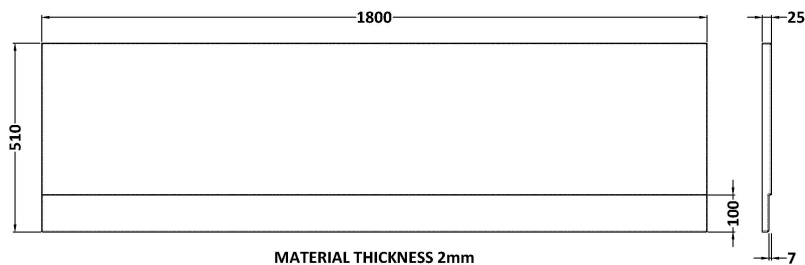

Sales Code: PAN141

Description: Straight Front Bath Panel 1800X510x25mm

Product Dimensions

Length (mm):	1800
Width (mm):	510
Depth (mm):	25
Nett Weight (kg):	2.2

Packaging Dimensions

Length (mm):	1800
Width (mm):	510
Depth (mm):	35
Gross Weight (kg):	2.2

Packaging Data

Box Colour:	Polybagged With End Caps
Box Qty:	1
Label Size:	100 x 50
Label Colour:	White Label
Label Qty:	1

Outer Box Dimensions (If Applicable)

Length (mm):	
Width (mm):	
Height (mm):	
Gross Weight (kg):	
Barcode:	5055369060849

Product Details

Country of Origin:	United Kingdom
Fitting Instruction:	No
Certification:	FSC: N/A CE & UKCA: N/A
Material Colour Reference:	European White
Product Material:	Acrylic
Material Thickness:	2mm
Volume (Ltr):	N/A
Displaced Capacity:	N/A
Leg Set Included:	Not Applicable
Waste Included:	Not Applicable
Drilled/Undrilled:	Not Applicable
Includes Grips:	Not Applicable
Embossed:	No
No of Tapholes:	Not Applicable
Anti-Slip:	Not Applicable