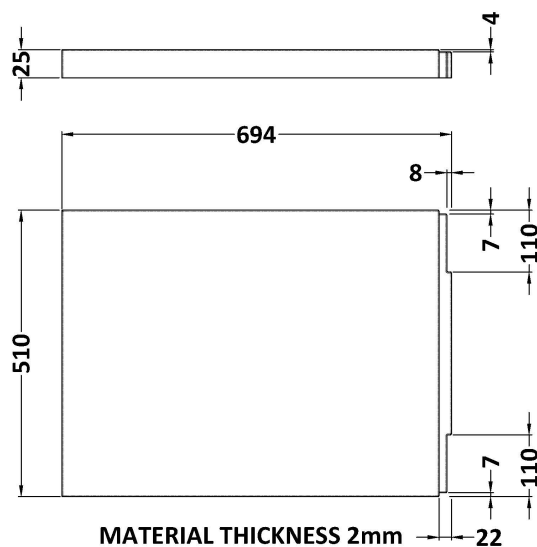

Sales Code: PAN142

Description: Straight Bath End Panel 700 X510x25mm

Product Dimensions

Length (mm):	700
Width (mm):	510
Depth (mm):	25
Nett Weight (kg):	0.06

Packaging Dimensions

Length (mm):	700
Width (mm):	510
Depth (mm):	35
Gross Weight (kg):	0.06

Packaging Data

Box Colour:	Polybagged With End Caps
Box Qty:	1
Label Size:	100 x 50
Label Colour:	White Label
Label Qty:	1

Outer Box Dimensions (If Applicable)

Length (mm):	
Width (mm):	
Height (mm):	
Gross Weight (kg):	
Barcode:	5055369060856

Product Details

Country of Origin:	United Kingdom
Fitting Instruction:	No
Certification:	FSC: N/A CE & UKCA: N/A
Material Colour Reference:	European White
Product Material:	Acrylic
Material Thickness:	2mm
Volume (Ltr):	N/A
Displaced Capacity:	N/A
Leg Set Included:	Not Applicable
Waste Included:	Not Applicable
Drilled/Undrilled:	Not Applicable
Includes Grips:	Not Applicable
Embossed:	No
No of Tapholes:	Not Applicable
Anti-Slip:	Not Applicable