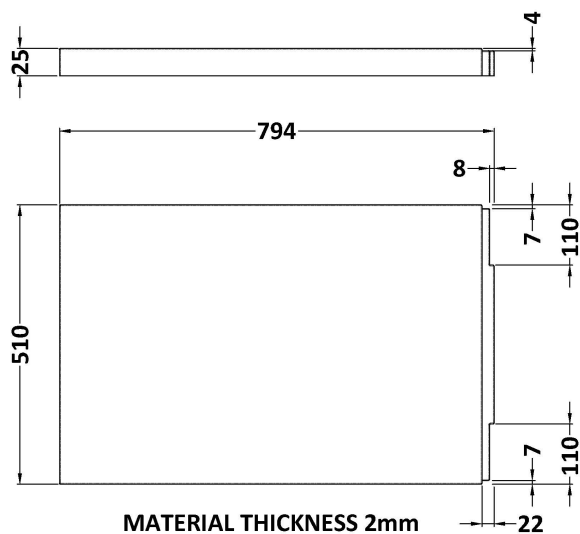

Sales Code: PAN144

Description: Straight Bath End Panel 800X510x25mm

Product Dimensions

Length (mm):	800
Width (mm):	510
Depth (mm):	25
Nett Weight (kg):	0.8

Packaging Dimensions

Length (mm):	800
Width (mm):	510
Depth (mm):	35
Gross Weight (kg):	0.8

Packaging Data

Box Colour:	Polybagged With End Caps
Box Qty:	1
Label Size:	100 x 50
Label Colour:	White Label
Label Qty:	1

Outer Box Dimensions (If Applicable)

Length (mm):	
Width (mm):	
Height (mm):	
Gross Weight (kg):	
Barcode:	5055369060870

Product Details

Country of Origin:	United Kingdom
Fitting Instruction:	No
Certification:	FSC: N/A CE & UKCA: N/A
Material Colour Reference:	European White
Product Material:	Acrylic
Material Thickness:	2mm
Volume (Ltr):	N/A
Displaced Capacity:	N/A
Leg Set Included:	Not Applicable
Waste Included:	Not Applicable
Drilled/Undrilled:	Not Applicable
Includes Grips:	Not Applicable
Embossed:	No
No of Tapholes:	Not Applicable
Anti-Slip:	Not Applicable