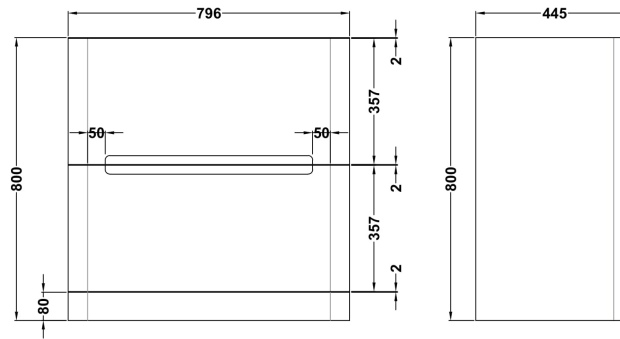

### Product Dimensions

Height (mm):	800
Width (mm):	796
Depth (mm):	445
Nett Weight (kg):	39.5

### Packaging Dimensions

Height (mm):	840
Width (mm):	840
Depth (mm):	480
Gross Weight (kg):	40

### Outer Box Dimensions (If Applicable)

Height (mm):	
Width (mm):	
Depth (mm):	
Gross Weight (kg):	
Barcode:	5056211888017

**Sales Code:** CBM005

**Description:** Ceramic Basin 810X460

**Product Dimensions**

Height (mm):	450
Width (mm):	800
Depth (mm):	157
Nett Weight (kg):	18.12

**Packaging Dimensions**

Height (mm):	470
Width (mm):	840
Depth (mm):	167
Gross Weight (kg):	18.12