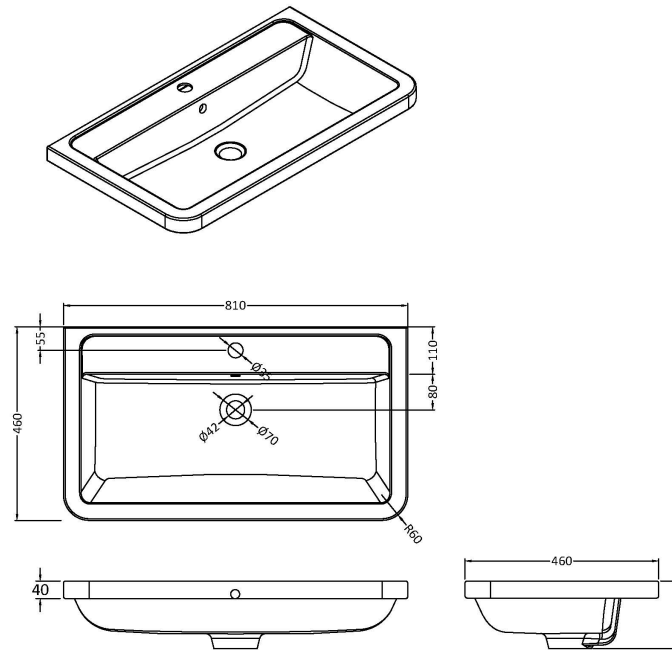

### Product Dimensions

Height (mm):	800
Width (mm):	796
Depth (mm):	445
Nett Weight (kg):	39.5

### Packaging Dimensions

Height (mm):	840
Width (mm):	840
Depth (mm):	480
Gross Weight (kg):	40

### Outer Box Dimensions (If Applicable)

Height (mm):	
Width (mm):	
Depth (mm):	
Gross Weight (kg):	
Barcode:	5056211888017

**Sales Code:** CBM005

**Description:** Ceramic Basin 810X460

**Product Dimensions**

Height (mm):	450
Width (mm):	800
Depth (mm):	157
Nett Weight (kg):	18.12

**Packaging Dimensions**

Height (mm):	470
Width (mm):	840
Depth (mm):	167
Gross Weight (kg):	18.12