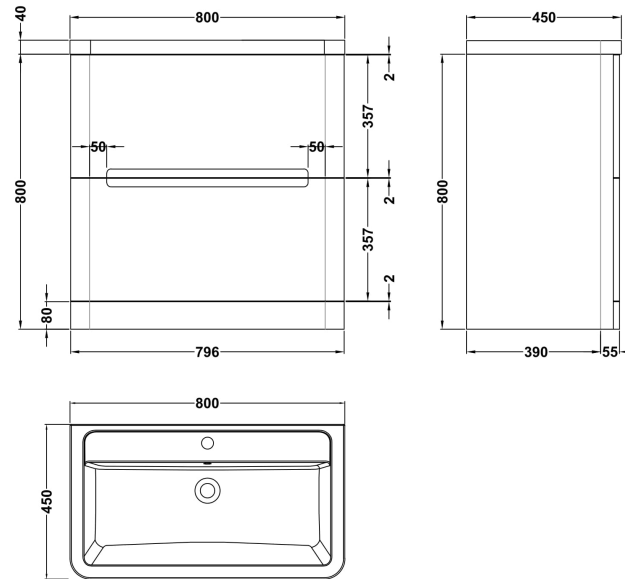

Sales Code: PAR203A

Description: 800 F/S 2-Drawer Unit & Basin

Packaging Details

Barcode: 5056211892885