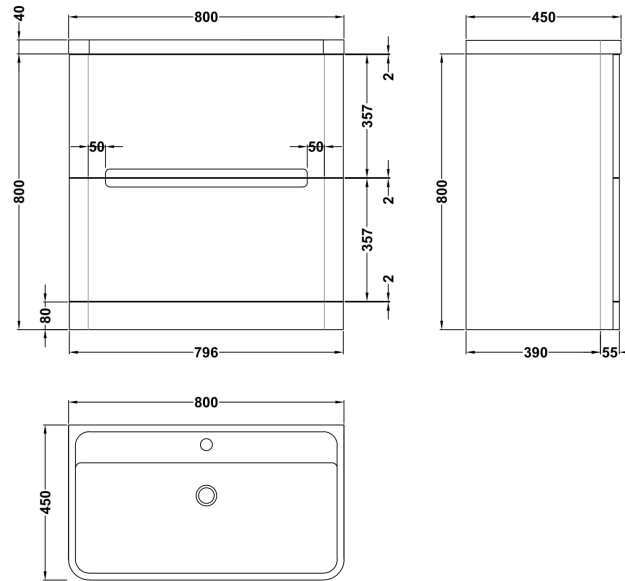

Sales Code: PAR203

Description: 800 F/S 2-Drawer Unit & Basin

Packaging Details

Barcode: 5056211892854

Sales Code: PAR235

Description: 800 F/S 2-Drawer Unit

Product Dimensions

Height (mm):	800
Width (mm):	796
Depth (mm):	445
Nett Weight (kg):	39.5

Packaging Dimensions

Height (mm):	840
Width (mm):	840
Depth (mm):	480
Gross Weight (kg):	40

Packaging Data

Box Colour:	Brown Cardboard Box - Printed
Box Qty:	1
Label Size:	100 x 50
Label Colour:	White Label
Label Qty:	2

Outer Box Dimensions (If Applicable)

Height (mm):	
Width (mm):	
Depth (mm):	
Gross Weight (kg):	
Barcode:	5056211888017

Product Details

Country of Origin:	China
Fitting Instruction:	No
CE & UKCA:	N/A
FSC Certified Materials:	Yes
Colour:	Satin Grey
Construction Method:	Cam & Wood Dowel
Construction Type:	Rigid
Cabinet Finish:	MFC Painted Matt
Fascia Finish:	Mdf Painted Matt
Cabinet Thickness (mm):	18
Fascia Thickness (mm):	18
Drawer Included:	Yes
Drawer Type:	80mm High Metal S/C Inc Galler
No of Shelves:	0
Hinge Type:	Not Applicable
Hinge Included:	Not Applicable
Adjustable Legs:	No
Fixings Included:	Yes
Handle Style:	Contemporary
Waste Shroud:	Yes
Handle Included:	Yes
Handle Type:	Inset

Sales Code: PMB005

Description: 800X450mm Poly Marble Basin

Product Dimensions

Height (mm):	450
Width (mm):	800
Depth (mm):	157
Nett Weight (kg):	18.12

Packaging Dimensions

Height (mm):	167
Width (mm):	840
Depth (mm):	470
Gross Weight (kg):	18.12