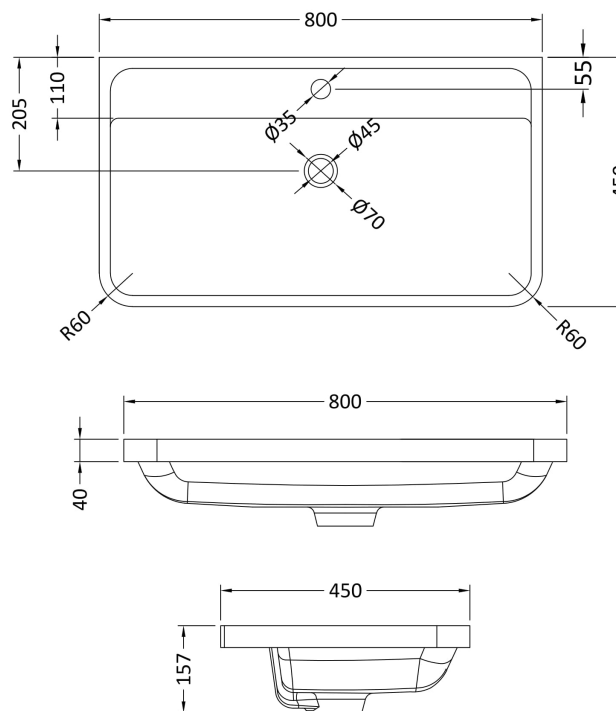

Packaging Dimensions

Height (mm):	840
Width (mm):	840
Depth (mm):	480
Gross Weight (kg):	40

Packaging Data

Box Colour:	Brown Cardboard Box - Printed
Box Qty:	1
Label Size:	100 x 50
Label Colour:	White Label
Label Qty:	2

Outer Box Dimensions (If Applicable)

Height (mm):	
Width (mm):	
Depth (mm):	
Gross Weight (kg):	
Barcode:	5056211888017

Product Details

Country of Origin:	China
Fitting Instruction:	No
CE & UKCA:	N/A
FSC Certified Materials:	Yes
Colour:	Satin Grey
Construction Method:	Cam & Wood Dowel
Construction Type:	Rigid
Cabinet Finish:	MFC Painted Matt
Fascia Finish:	Mdf Painted Matt
Cabinet Thickness (mm):	18
Fascia Thickness (mm):	18
Drawer Included:	Yes
Drawer Type:	80mm High Metal S/C Inc Galler
No of Shelves:	0
Hinge Type:	Not Applicable
Hinge Included:	Not Applicable
Adjustable Legs:	No
Fixings Included:	Yes
Handle Style:	Contemporary
Waste Shroud:	Yes
Handle Included:	Yes
Handle Type:	Inset

Sales Code: PMB005

Description: 800X450mm Poly Marble Basin

Product Dimensions

Height (mm):	450
Width (mm):	800
Depth (mm):	157
Nett Weight (kg):	18.12

Packaging Dimensions

Height (mm):	167
Width (mm):	840
Depth (mm):	470
Gross Weight (kg):	18.12

Packaging Data

Box Colour:	Brown Cardboard Box - Printed
Box Qty:	1
Label Size:	100 x 50
Label Colour:	White Label
Label Qty:	2

Outer Box Dimensions (If Applicable)

Height (mm):	
Width (mm):	
Depth (mm):	
Gross Weight (kg):	
Barcode:	5055369021765