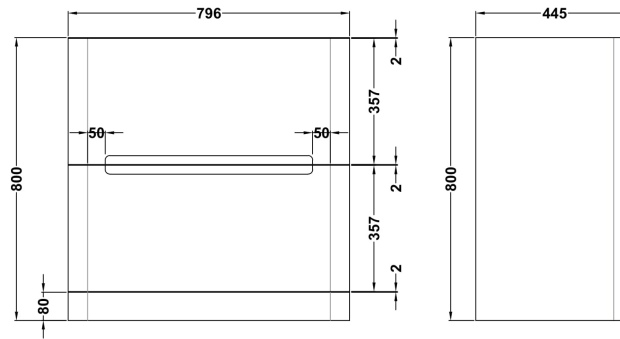

Sales Code: PAR203

Description: 800 F/S 2-Drawer Unit & Basin

Packaging Details

Barcode: 5056211892854

Sales Code: PAR235

Description: 800 F/S 2-Drawer Unit

Product Dimensions

Height (mm):	800
Width (mm):	796
Depth (mm):	445
Nett Weight (kg):	39.5

Packaging Dimensions

Height (mm):	840
Width (mm):	840
Depth (mm):	480
Gross Weight (kg):	40

Packaging Data

Box Colour:	Brown Cardboard Box - Printed
Box Qty:	1
Label Size:	100 x 50
Label Colour:	White Label
Label Qty:	2

Outer Box Dimensions (If Applicable)

Height (mm):	
Width (mm):	
Depth (mm):	
Gross Weight (kg):	
Barcode:	5056211888017

Product Details

Country of Origin:	China
Fitting Instruction:	No
CE & UKCA:	N/A
FSC Certified Materials:	Yes
Colour:	Satin Grey
Construction Method:	Cam & Wood Dowel
Construction Type:	Rigid
Cabinet Finish:	MFC Painted Matt
Fascia Finish:	Mdf Painted Matt
Cabinet Thickness (mm):	18
Fascia Thickness (mm):	18
Drawer Included:	Yes
Drawer Type:	80mm High Metal S/C Inc Galler
No of Shelves:	0
Hinge Type:	Not Applicable
Hinge Included:	Not Applicable
Adjustable Legs:	No
Fixings Included:	Yes
Handle Style:	Contemporary
Waste Shroud:	Yes
Handle Included:	Yes
Handle Type:	Inset

Sales Code: PMB005

Description: 800X450mm Poly Marble Basin

Product Dimensions

Height (mm):	450
Width (mm):	800
Depth (mm):	157
Nett Weight (kg):	18.12

Packaging Dimensions

Height (mm):	167
Width (mm):	840
Depth (mm):	470
Gross Weight (kg):	18.12