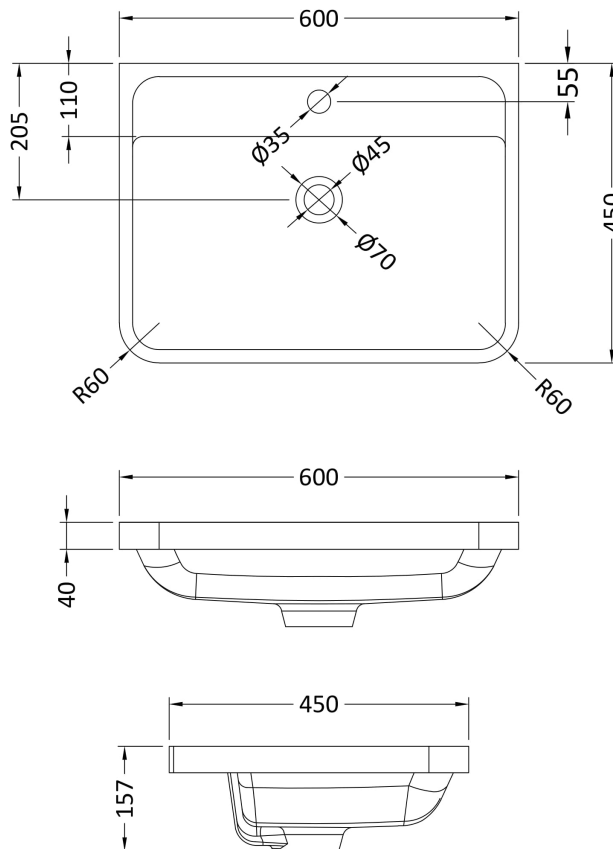

Packaging Dimensions

Height (mm):	840
Width (mm):	640
Depth (mm):	480
Gross Weight (kg):	34

Packaging Data

Box Colour:	Brown Cardboard Box - Printed
Box Qty:	1
Label Size:	100 x 50
Label Colour:	White Label
Label Qty:	2

Outer Box Dimensions (If Applicable)

Height (mm):	
Width (mm):	
Depth (mm):	
Gross Weight (kg):	
Barcode:	5056211887966

Product Details

Country of Origin:	China
Fitting Instruction:	No
CE & UKCA:	N/A
FSC Certified Materials:	Yes
Colour:	Satin Blue
Construction Method:	Cam & Wood Dowel
Construction Type:	Rigid
Cabinet Finish:	MFC Painted Matt
Fascia Finish:	Mdf Painted Matt
Cabinet Thickness (mm):	18
Fascia Thickness (mm):	18
Drawer Included:	Yes
Drawer Type:	80mm High Metal S/C Inc Galler
No of Shelves:	Not Applicable
Hinge Type:	Not Applicable
Hinge Included:	Not Applicable
Adjustable Legs:	No
Fixings Included:	Yes
Handle Style:	Contemporary
Waste Shroud:	Yes
Handle Included:	Yes
Handle Type:	Inset

Sales Code: PMB003

Description: 600X450mm Poly Marble Basin

Product Dimensions

Height (mm):	450
Width (mm):	600
Depth (mm):	157
Nett Weight (kg):	12.82

Packaging Dimensions

Height (mm):	167
Width (mm):	640
Depth (mm):	470
Gross Weight (kg):	12.82

Packaging Data

Box Colour:	Brown Cardboard Box - Printed
Box Qty:	1
Label Size:	100 x 50
Label Colour:	White Label
Label Qty:	2

Outer Box Dimensions (If Applicable)

Height (mm):	
Width (mm):	
Depth (mm):	
Gross Weight (kg):	
Barcode:	5055369021734