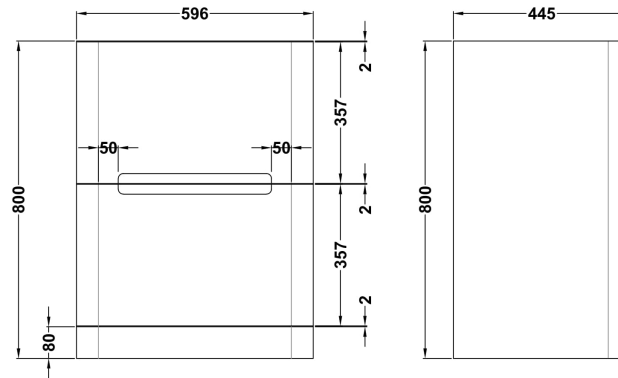

Sales Code: PAR301

Description: 600 F/S 2-Drawer Unit & Basin

Packaging Details

Barcode: 5056211892748

Sales Code: PAR333

Description: 600 F/S 2-Drawer Unit

Product Dimensions

Height (mm):	800
Width (mm):	596
Depth (mm):	445
Nett Weight (kg):	33.5

Packaging Dimensions

Height (mm):	840
Width (mm):	640
Depth (mm):	480
Gross Weight (kg):	34

Packaging Data

Box Colour:	Brown Cardboard Box - Printed
Box Qty:	1
Label Size:	100 x 50
Label Colour:	White Label
Label Qty:	2

Outer Box Dimensions (If Applicable)

Height (mm):	
Width (mm):	
Depth (mm):	
Gross Weight (kg):	
Barcode:	5056211887966

Product Details

Country of Origin:	China
Fitting Instruction:	No
CE & UKCA:	N/A
FSC Certified Materials:	Yes
Colour:	Satin Blue
Construction Method:	Cam & Wood Dowel
Construction Type:	Rigid
Cabinet Finish:	MFC Painted Matt
Fascia Finish:	Mdf Painted Matt
Cabinet Thickness (mm):	18
Fascia Thickness (mm):	18
Drawer Included:	Yes
Drawer Type:	80mm High Metal S/C Inc Galler
No of Shelves:	Not Applicable
Hinge Type:	Not Applicable
Hinge Included:	Not Applicable
Adjustable Legs:	No
Fixings Included:	Yes
Handle Style:	Contemporary
Waste Shroud:	Yes
Handle Included:	Yes
Handle Type:	Inset

Sales Code: PMB003

Description: 600X450mm Poly Marble Basin

Product Dimensions

Height (mm):	450
Width (mm):	600
Depth (mm):	157
Nett Weight (kg):	12.82

Packaging Dimensions

Height (mm):	167
Width (mm):	640
Depth (mm):	470
Gross Weight (kg):	12.82