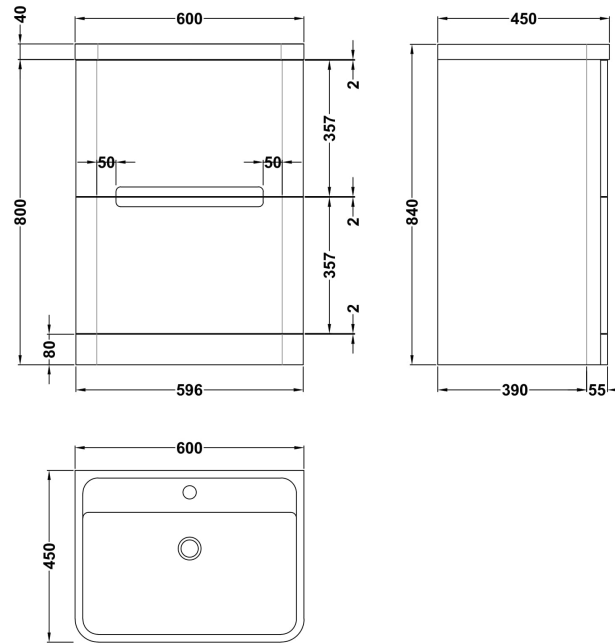

Sales Code: PAR301

Description: 600 F/S 2-Drawer Unit & Basin

Packaging Details

Barcode: 5056211892748

Sales Code: PAR333

Description: 600 F/S 2-Drawer Unit

Product Dimensions

Height (mm):	800
Width (mm):	596
Depth (mm):	445
Nett Weight (kg):	33.5

Packaging Dimensions

Height (mm):	840
Width (mm):	640
Depth (mm):	480
Gross Weight (kg):	34

Packaging Data

Box Colour:	Brown Cardboard Box - Printed
Box Qty:	1
Label Size:	100 x 50
Label Colour:	White Label
Label Qty:	2

Sales Code: PMB003

Description: 600X450mm Poly Marble Basin

Product Dimensions

Height (mm):	450
Width (mm):	600
Depth (mm):	157
Nett Weight (kg):	12.82

Packaging Dimensions

Height (mm):	167
Width (mm):	640
Depth (mm):	470
Gross Weight (kg):	12.82

Packaging Data

Box Colour:	Brown Cardboard Box - Printed
Box Qty:	1
Label Size:	100 x 50
Label Colour:	White Label
Label Qty:	2

Outer Box Dimensions (If Applicable)

Height (mm):	
Width (mm):	
Depth (mm):	
Gross Weight (kg):	
Barcode:	5055369021734