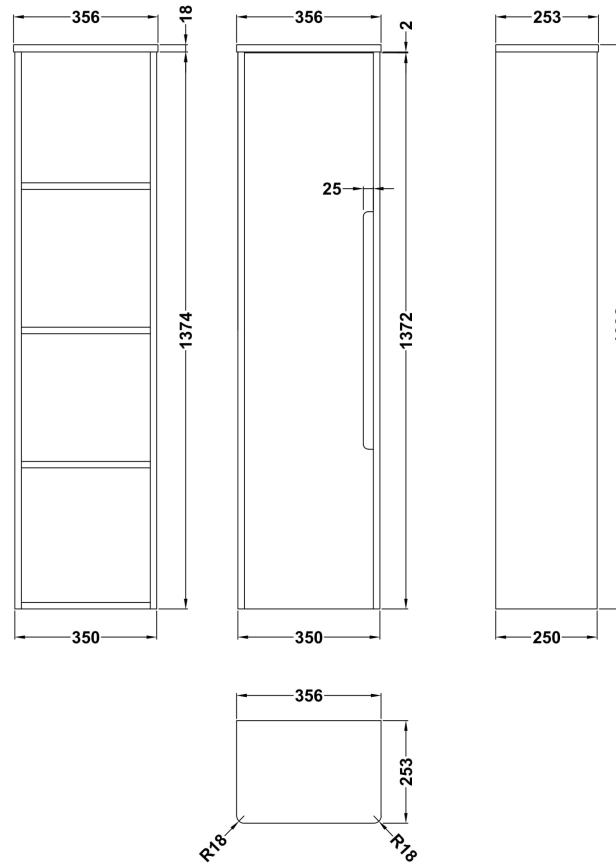

Sales Code: PAR362

Description: Tall Wall Hung Unit

Product Dimensions

Height (mm):	1392
Width (mm):	356
Depth (mm):	253
Nett Weight (kg):	35.5

Packaging Dimensions

Height (mm):	1430
Width (mm):	390
Depth (mm):	290
Gross Weight (kg):	36

Packaging Data

Box Colour:	Brown Cardboard Box - Printed
Box Qty:	1
Label Size:	100 x 50
Label Colour:	White Label
Label Qty:	2

Outer Box Dimensions (If Applicable)

Height (mm):	
Width (mm):	
Depth (mm):	
Gross Weight (kg):	
Barcode:	5056211888116

Product Details

Country of Origin:	China
Fitting Instruction:	No
CE Certification:	N/A
FSC Certified Materials:	Yes
Colour:	Satin Blue
Construction Method:	Cam & Wood Dowel
Construction Type:	Rigid
Cabinet Finish:	MFC Painted Matt
Fascia Finish:	Mdf Painted Matt
Cabinet Thickness (mm):	18
Fascia Thickness (mm):	18
Drawer Included:	No
Drawer Type:	Not Applicable
No of Shelves:	3
Hinge Type:	95 Degree Clip-On Soft Close
Hinge Included:	Yes
Adjustable Legs:	No
Fixings Included:	Yes
Handle Style:	Contemporary
Waste Shroud:	No
Handle Included:	Yes
Handle Type:	Inset