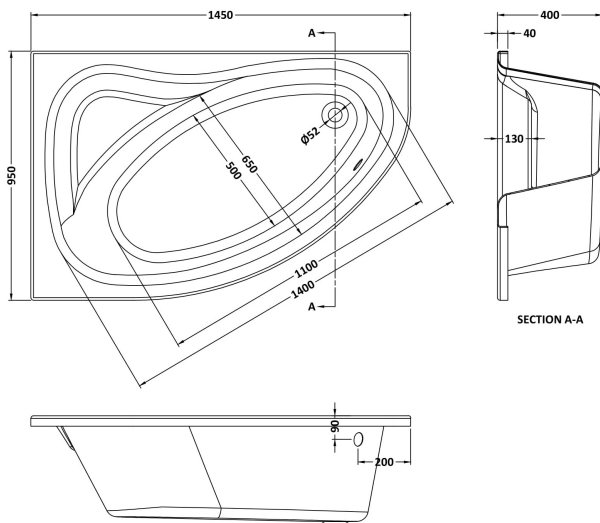

Sales Code: PCB001

Description: Pilot Corner Bath Pack Lh

Packaging Details

Barcode: 5055275896969

Sales Code: NCB021NL

Description: Pilot Corner Bath 1450X950 Lh

Product Dimensions

Length (mm):	1495
Width (mm):	950
Depth (mm):	400
Nett Weight (kg):	19.2

Packaging Dimensions

Length (mm):	1500
Width (mm):	955
Depth (mm):	415
Gross Weight (kg):	19.2

Packaging Data

Box Colour:	Brown Cardboard Sleeve
Box Qty:	1
Label Size:	192 x 38
Label Colour:	White Label
Label Qty:	1

Outer Box Dimensions (If Applicable)

Length (mm):	
Width (mm):	
Height (mm):	
Gross Weight (kg):	
Barcode:	5055275833285

Product Details

Country of Origin:	Poland
Fitting Instruction:	No
Certification:	FSC: No CE & UKCA: Yes
Material Colour Reference:	European White
Product Material:	Acrylic
Material Thickness:	4mm
Volume (Ltr):	160L
Displaced Capacity:	90L
Leg Set Included:	Legset Not Included
Waste Included:	Waste Not Included
Drilled/Undrilled:	Undrilled For Taps
Includes Grips:	No Grips Supplied
Embossed:	No
No of Tapholes:	None
Anti-Slip:	No

Sales Code: NCB020A

Description: Pilot Corner Bath Panel

Product Dimensions

Length (mm):	1840
Width (mm):	25
Depth (mm):	560
Nett Weight (kg):	3.2

Packaging Dimensions

Length (mm):	1840
Width (mm):	440
Depth (mm):	560
Gross Weight (kg):	3.2