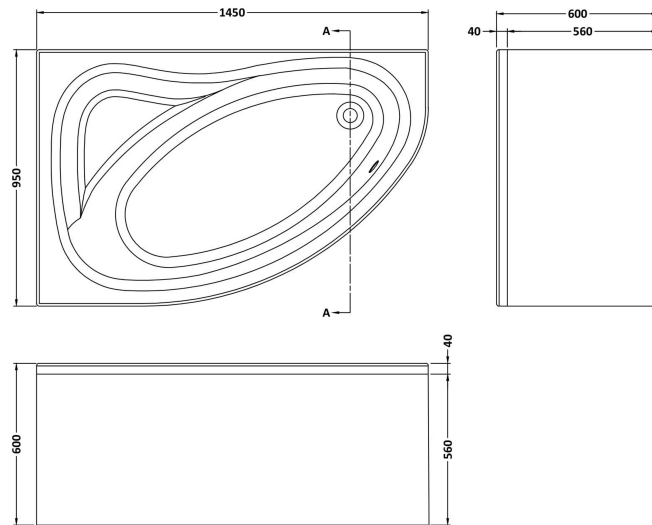

Sales Code: PCB001

Description: Pilot Corner Bath Pack Lh

Packaging Details

Barcode: 5055275896969

Sales Code: NCB021NL

Description: Pilot Corner Bath 1450X950 Lh

Product Dimensions

Length (mm):	1495
Width (mm):	950
Depth (mm):	400
Nett Weight (kg):	19.2

Packaging Dimensions

Length (mm):	1500
Width (mm):	955
Depth (mm):	415
Gross Weight (kg):	19.2

Packaging Data

Box Colour:	Brown Cardboard Sleeve
Box Qty:	1
Label Size:	192 x 38
Label Colour:	White Label
Label Qty:	1

Outer Box Dimensions (If Applicable)

Length (mm):	
Width (mm):	
Height (mm):	
Gross Weight (kg):	
Barcode:	5055275833285

Product Details

Country of Origin:	Poland
Fitting Instruction:	No
Certification:	FSC: No CE & UKCA: Yes
Material Colour Reference:	European White
Product Material:	Acrylic
Material Thickness:	4mm
Volume (Ltr):	160L
Displaced Capacity:	90L
Leg Set Included:	Legset Not Included
Waste Included:	Waste Not Included
Drilled/Undrilled:	Undrilled For Taps
Includes Grips:	No Grips Supplied
Embossed:	No
No of Tapholes:	None
Anti-Slip:	No

Sales Code: NCB020A

Description: Pilot Corner Bath Panel

Product Dimensions

Length (mm):	1840
Width (mm):	25
Depth (mm):	560
Nett Weight (kg):	3.2

Packaging Dimensions

Length (mm):	1840
Width (mm):	440
Depth (mm):	560
Gross Weight (kg):	3.2