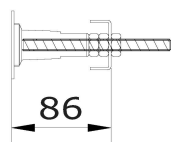

Outer Box Dimensions (If Applicable)

Length (mm):	
Width (mm):	
Height (mm):	
Gross Weight (kg):	
Barcode:	5055275833285

Product Details

Country of Origin:	Poland
Fitting Instruction:	No
Certification:	FSC: No CE & UKCA: Yes
Material Colour Reference:	European White
Product Material:	Acrylic
Material Thickness:	4mm
Volume (Ltr):	160L
Displaced Capacity:	90L
Leg Set Included:	Legset Not Included
Waste Included:	Waste Not Included
Drilled/Undrilled:	Undrilled For Taps
Includes Grips:	No Grips Supplied
Embossed:	No
No of Tapholes:	None
Anti-Slip:	No

Packaging Data

Box Colour:	Polybagged With End Caps
Box Qty:	1
Label Size:	192 x 38
Label Colour:	White Label
Label Qty:	1

Outer Box Dimensions (If Applicable)

Length (mm):	
Width (mm):	
Height (mm):	
Gross Weight (kg):	
Barcode:	5055275833940

Product Details

Country of Origin:	Poland
Fitting Instruction:	No
Certification:	FSC: N/A CE & UKCA: N/A
Material Colour Reference:	European White
Product Material:	Acrylic
Material Thickness:	2mm
Volume (Ltr):	N/A
Displaced Capacity:	N/A
Leg Set Included:	Not Applicable
Waste Included:	Not Applicable
Drilled/Undrilled:	Not Applicable
Includes Grips:	Not Applicable
Embossed:	Not Applicable
No of Tapholes:	None
Anti-Slip:	Not Applicable

Sales Code: NBL002

Description: Large Bath Leg Set

Product Dimensions

Length (mm):	
Width (mm):	
Depth (mm):	
Nett Weight (kg):	2.3

Packaging Dimensions

Length (mm):	630
Width (mm):	100
Depth (mm):	60
Gross Weight (kg):	2.3