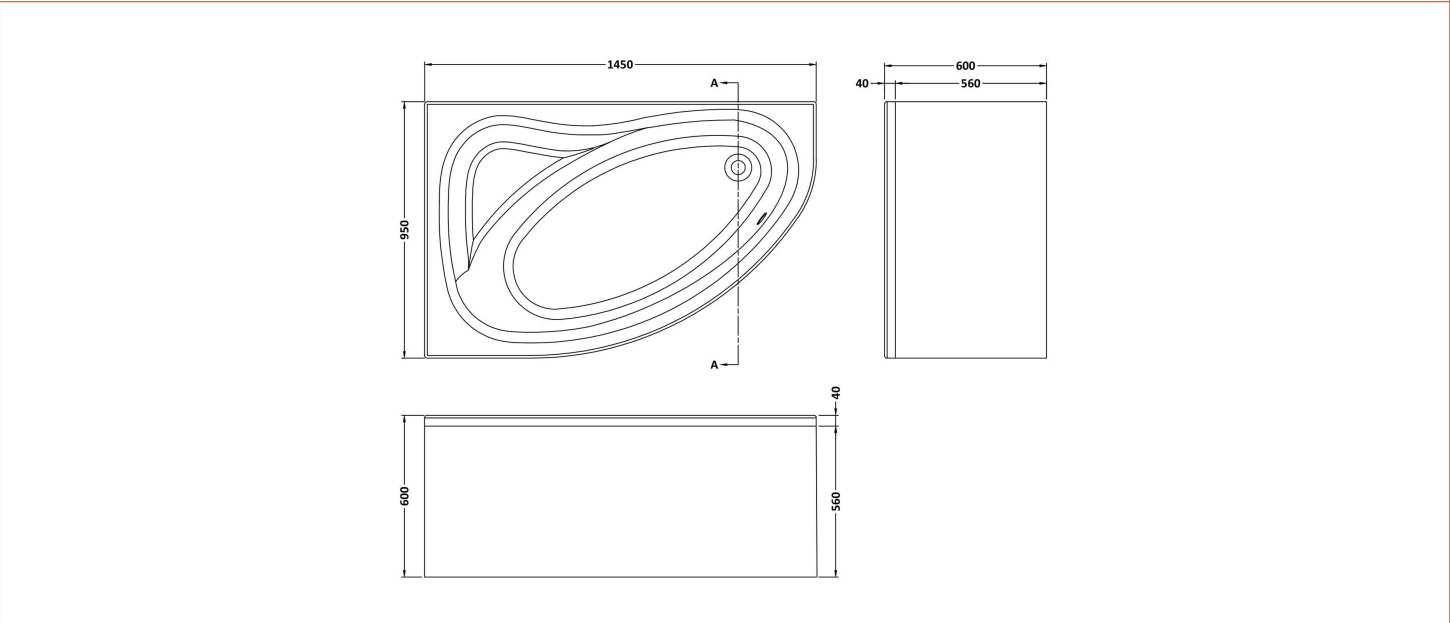

Sales Code: PCB001

Description: Pilot Corner Bath Pack Lh

Packaging Details

Barcode: 5055275896969

Sales Code: NCB021NL

Description: Pilot Corner Bath 1450X950 Lh

Product Dimensions

Length (mm):	1495
Width (mm):	950
Depth (mm):	400
Nett Weight (kg):	19.2

Packaging Dimensions

Length (mm):	1500
Width (mm):	955
Depth (mm):	415
Gross Weight (kg):	19.2

Packaging Data

Box Colour:	Brown Cardboard Sleeve
Box Qty:	1
Label Size:	192 x 38
Label Colour:	White Label
Label Qty:	1

Outer Box Dimensions (If Applicable)

Length (mm):	
Width (mm):	
Height (mm):	
Gross Weight (kg):	
Barcode:	5055275833285

Product Details

Country of Origin:	Poland
Fitting Instruction:	No
Certification:	FSC: No CE & UKCA: Yes
Material Colour Reference:	European White
Product Material:	Acrylic
Material Thickness:	4mm
Volume (Ltr):	160L
Displaced Capacity:	90L
Leg Set Included:	Legset Not Included
Waste Included:	Waste Not Included
Drilled/Undrilled:	Undrilled For Taps
Includes Grips:	No Grips Supplied
Embossed:	No
No of Tapholes:	None
Anti-Slip:	No

Sales Code: NCB020A

Description: Pilot Corner Bath Panel

Product Dimensions

Length (mm):	1840
Width (mm):	25
Depth (mm):	560
Nett Weight (kg):	3.2

Packaging Dimensions

Length (mm):	1840
Width (mm):	440
Depth (mm):	560
Gross Weight (kg):	3.2