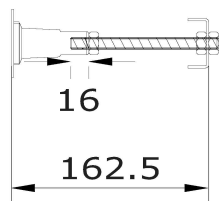

Outer Box Dimensions (If Applicable)

Length (mm):	
Width (mm):	
Height (mm):	
Gross Weight (kg):	
Barcode:	5055275833285

Product Details

Country of Origin:	Poland
Fitting Instruction:	No
Certification:	FSC: No CE & UKCA: Yes
Material Colour Reference:	European White
Product Material:	Acrylic
Material Thickness:	4mm
Volume (Ltr):	160L
Displaced Capacity:	90L
Leg Set Included:	Legset Not Included
Waste Included:	Waste Not Included
Drilled/Undrilled:	Undrilled For Taps
Includes Grips:	No Grips Supplied
Embossed:	No
No of Tapholes:	None
Anti-Slip:	No

Sales Code: NCB020A

Description: Pilot Corner Bath Panel

Product Dimensions

Length (mm):	1840
Width (mm):	25
Depth (mm):	560
Nett Weight (kg):	3.2

Packaging Dimensions

Length (mm):	1840
Width (mm):	440
Depth (mm):	560
Gross Weight (kg):	3.2

Packaging Data

Box Colour:	Polybagged With End Caps
Box Qty:	1
Label Size:	192 x 38
Label Colour:	White Label
Label Qty:	1

Outer Box Dimensions (If Applicable)

Length (mm):	
Width (mm):	
Height (mm):	
Gross Weight (kg):	
Barcode:	5055275833940

Sales Code: NBL002

Description: Large Bath Leg Set

Product Dimensions

Length (mm):	
Width (mm):	
Depth (mm):	
Nett Weight (kg):	2.3

Packaging Dimensions

Length (mm):	630
Width (mm):	100
Depth (mm):	60
Gross Weight (kg):	2.3