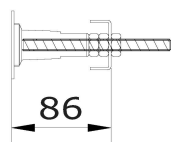

Outer Box Dimensions (If Applicable)

Length (mm):	
Width (mm):	
Height (mm):	
Gross Weight (kg):	
Barcode:	5055275833285

Product Details

Country of Origin:	Poland
Fitting Instruction:	No
Certification:	FSC: No CE & UKCA: Yes
Material Colour Reference:	European White
Product Material:	Acrylic
Material Thickness:	4mm
Volume (Ltr):	160L
Displaced Capacity:	90L
Leg Set Included:	Legset Not Included
Waste Included:	Waste Not Included
Drilled/Undrilled:	Undrilled For Taps
Includes Grips:	No Grips Supplied
Embossed:	No
No of Tapholes:	None
Anti-Slip:	No

Packaging Data

Box Colour:	Polybagged With End Caps
Box Qty:	1
Label Size:	192 x 38
Label Colour:	White Label
Label Qty:	1

Outer Box Dimensions (If Applicable)

Length (mm):	
Width (mm):	
Height (mm):	
Gross Weight (kg):	
Barcode:	5055275833940

Product Details

Country of Origin:	Poland
Fitting Instruction:	No
Certification:	FSC: N/A CE & UKCA: N/A
Material Colour Reference:	European White
Product Material:	Acrylic
Material Thickness:	2mm
Volume (Ltr):	N/A
Displaced Capacity:	N/A
Leg Set Included:	Not Applicable
Waste Included:	Not Applicable
Drilled/Undrilled:	Not Applicable
Includes Grips:	Not Applicable
Embossed:	Not Applicable
No of Tapholes:	None
Anti-Slip:	Not Applicable

Sales Code: NBL002

Description: Large Bath Leg Set

Product Dimensions

Length (mm):
Width (mm):
Depth (mm):
Nett Weight (kg): 2.3

Packaging Dimensions

Length (mm): 630
Width (mm): 100
Depth (mm): 60
Gross Weight (kg): 2.3