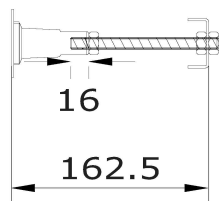

Outer Box Dimensions (If Applicable)

Length (mm):	
Width (mm):	
Height (mm):	
Gross Weight (kg):	
Barcode:	5055275833285

Product Details

Country of Origin:	Poland
Fitting Instruction:	No
Certification:	FSC: No CE & UKCA: Yes
Material Colour Reference:	European White
Product Material:	Acrylic
Material Thickness:	4mm
Volume (Ltr):	160L
Displaced Capacity:	90L
Leg Set Included:	Legset Not Included
Waste Included:	Waste Not Included
Drilled/Undrilled:	Undrilled For Taps
Includes Grips:	No Grips Supplied
Embossed:	No
No of Tapholes:	None
Anti-Slip:	No

Sales Code: NCB020A

Description: Pilot Corner Bath Panel

Product Dimensions

Length (mm):	1840
Width (mm):	25
Depth (mm):	560
Nett Weight (kg):	3.2

Packaging Dimensions

Length (mm):	1840
Width (mm):	440
Depth (mm):	560
Gross Weight (kg):	3.2

Packaging Data

Box Colour:	Polybagged With End Caps
Box Qty:	1
Label Size:	192 x 38
Label Colour:	White Label
Label Qty:	1

Outer Box Dimensions (If Applicable)

Length (mm):	
Width (mm):	
Height (mm):	
Gross Weight (kg):	
Barcode:	5055275833940

Sales Code: NBL002

Description: Large Bath Leg Set

Product Dimensions

Length (mm):
Width (mm):
Depth (mm):
Nett Weight (kg): 2.3

Packaging Dimensions

Length (mm): 630
Width (mm): 100
Depth (mm): 60
Gross Weight (kg): 2.3