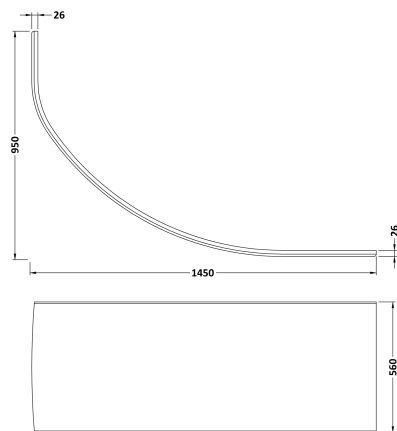

Packaging Dimensions

Length (mm):	1500
Width (mm):	955
Depth (mm):	415
Gross Weight (kg):	19.2

Packaging Data

Box Colour:	Brown Cardboard Sleeve
Box Qty:	1
Label Size:	192 x 38
Label Colour:	White Label
Label Qty:	1

Outer Box Dimensions (If Applicable)

Length (mm):	
Width (mm):	
Height (mm):	
Gross Weight (kg):	
Barcode:	5055275833285

Product Details

Country of Origin:	Poland
Fitting Instruction:	No
Certification:	FSC: No CE & UKCA: Yes
Material Colour Reference:	European White
Product Material:	Acrylic
Material Thickness:	4mm
Volume (Ltr):	160L
Displaced Capacity:	90L
Leg Set Included:	Legset Not Included
Waste Included:	Waste Not Included
Drilled/Undrilled:	Undrilled For Taps
Includes Grips:	No Grips Supplied
Embossed:	No
No of Tapholes:	None
Anti-Slip:	No

Sales Code: NCB020A

Description: Pilot Corner Bath Panel

Product Dimensions

Length (mm):	1840
Width (mm):	25
Depth (mm):	560
Nett Weight (kg):	3.2

Packaging Dimensions

Length (mm):	1840
Width (mm):	440
Depth (mm):	560
Gross Weight (kg):	3.2

Sales Code: NBL002

Description: Large Bath Leg Set

Product Dimensions

Length (mm):	
Width (mm):	
Depth (mm):	
Nett Weight (kg):	2.3

Packaging Dimensions

Length (mm):	630
Width (mm):	100
Depth (mm):	60
Gross Weight (kg):	2.3