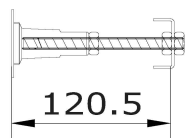

Outer Box Dimensions (If Applicable)

Length (mm):	
Width (mm):	
Height (mm):	
Gross Weight (kg):	
Barcode:	5055275833285

Product Details

Country of Origin:	Poland
Fitting Instruction:	No
Certification:	FSC: No CE & UKCA: Yes
Material Colour Reference:	European White
Product Material:	Acrylic
Material Thickness:	4mm
Volume (Ltr):	160L
Displaced Capacity:	90L
Leg Set Included:	Legset Not Included
Waste Included:	Waste Not Included
Drilled/Undrilled:	Undrilled For Taps
Includes Grips:	No Grips Supplied
Embossed:	No
No of Tapholes:	None
Anti-Slip:	No

Sales Code: NCB020A

Description: Pilot Corner Bath Panel

Product Dimensions

Length (mm):	1840
Width (mm):	25
Depth (mm):	560
Nett Weight (kg):	3.2

Packaging Dimensions

Length (mm):	1840
Width (mm):	440
Depth (mm):	560
Gross Weight (kg):	3.2

Packaging Data

Box Colour:	Polybagged With End Caps
Box Qty:	1
Label Size:	192 x 38
Label Colour:	White Label
Label Qty:	1

Outer Box Dimensions (If Applicable)

Length (mm):	
Width (mm):	
Height (mm):	
Gross Weight (kg):	
Barcode:	5055275833940

Sales Code: NBL002

Description: Large Bath Leg Set

Product Dimensions

Length (mm):
Width (mm):
Depth (mm):
Nett Weight (kg): 2.3

Packaging Dimensions

Length (mm): 630
Width (mm): 100
Depth (mm): 60
Gross Weight (kg): 2.3