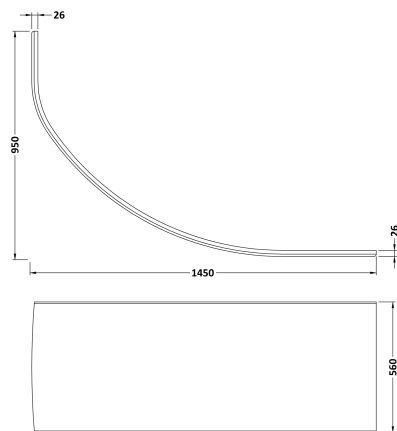

Packaging Dimensions

Length (mm):	1500
Width (mm):	955
Depth (mm):	415
Gross Weight (kg):	19.2

Packaging Data

Box Colour:	Brown Cardboard Sleeve
Box Qty:	1
Label Size:	192 x 38
Label Colour:	White Label
Label Qty:	1

Outer Box Dimensions (If Applicable)

Length (mm):	
Width (mm):	
Height (mm):	
Gross Weight (kg):	
Barcode:	5055275833285

Product Details

Country of Origin:	Poland
Fitting Instruction:	No
Certification:	FSC: No CE & UKCA: Yes
Material Colour Reference:	European White
Product Material:	Acrylic
Material Thickness:	4mm
Volume (Ltr):	160L
Displaced Capacity:	90L
Leg Set Included:	Legset Not Included
Waste Included:	Waste Not Included
Drilled/Undrilled:	Undrilled For Taps
Includes Grips:	No Grips Supplied
Embossed:	No
No of Tapholes:	None
Anti-Slip:	No

Sales Code: NCB020A

Description: Pilot Corner Bath Panel

Product Dimensions

Length (mm):	1840
Width (mm):	25
Depth (mm):	560
Nett Weight (kg):	3.2

Packaging Dimensions

Length (mm):	1840
Width (mm):	440
Depth (mm):	560
Gross Weight (kg):	3.2

Sales Code: NBL002

Description: Large Bath Leg Set

Product Dimensions

Length (mm):
Width (mm):
Depth (mm):
Nett Weight (kg): 2.3

Packaging Dimensions

Length (mm): 630
Width (mm): 100
Depth (mm): 60
Gross Weight (kg): 2.3