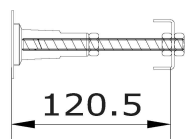

Outer Box Dimensions (If Applicable)

Length (mm):	
Width (mm):	
Height (mm):	
Gross Weight (kg):	
Barcode:	5055275833285

Product Details

Country of Origin:	Poland
Fitting Instruction:	No
Certification:	FSC: No CE & UKCA: Yes
Material Colour Reference:	European White
Product Material:	Acrylic
Material Thickness:	4mm
Volume (Ltr):	160L
Displaced Capacity:	90L
Leg Set Included:	Legset Not Included
Waste Included:	Waste Not Included
Drilled/Undrilled:	Undrilled For Taps
Includes Grips:	No Grips Supplied
Embossed:	No
No of Tapholes:	None
Anti-Slip:	No

Sales Code: NCB020A

Description: Pilot Corner Bath Panel

Product Dimensions

Length (mm):	1840
Width (mm):	25
Depth (mm):	560
Nett Weight (kg):	3.2

Packaging Dimensions

Length (mm):	1840
Width (mm):	440
Depth (mm):	560
Gross Weight (kg):	3.2

Packaging Data

Box Colour:	Polybagged With End Caps
Box Qty:	1
Label Size:	192 x 38
Label Colour:	White Label
Label Qty:	1

Outer Box Dimensions (If Applicable)

Length (mm):	
Width (mm):	
Height (mm):	
Gross Weight (kg):	
Barcode:	5055275833940

Sales Code: NBL002

Description: Large Bath Leg Set

Product Dimensions

Length (mm):	
Width (mm):	
Depth (mm):	
Nett Weight (kg):	2.3

Packaging Dimensions

Length (mm):	630
Width (mm):	100
Depth (mm):	60
Gross Weight (kg):	2.3