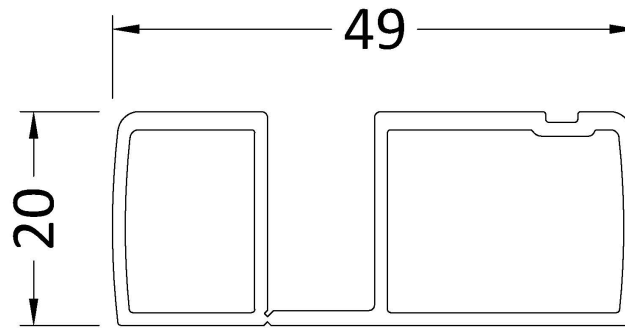

Sales Code: PEK185BB

Description: 1850mm Profile Extension Kit Brass

1850mm LENGTH

Product Dimensions

Height (mm):	1850
Width (mm):	20
Depth (mm):	49
Nett Weight (kg):	2.3

Packaging Dimensions

Height (mm):	60
Width (mm):	60
Length (mm):	1910
Gross Weight (kg):	2.3

Packaging Data

Box Colour:	Brown Cardboard Box - Printed
Box Qty:	1
Label Size:	100 x 50
Label Colour:	White Label
Label Qty:	1

Outer Box Dimensions (If Applicable)

Height (mm):	
Width (mm):	
Depth (mm):	
Length (mm):	
Gross Weight (kg):	
Barcode:	5056678419380

Product Details

Country of Origin:	China
Fitting Instruction:	No
CE & UKCA:	N/A
Profile Material:	Aluminium
Profile Finish:	Brushed Brass
Adjustments (mm):	N/A
Entry Width (mm):	N/A
Swing In Dim (mm):	N/A
Swing Out Dim (mm):	N/A
Radius (mm):	Not Applicable
Glass Thickness (mm):	
Easy Fit:	No
Easy Clean:	No
Handle Style:	Not Applicable
Handle Material:	Not Applicable
Enclosure Design:	Not Applicable
Wheel Type:	Not Applicable
Support Bar Included:	Support Bar Not Included
Extras:	None