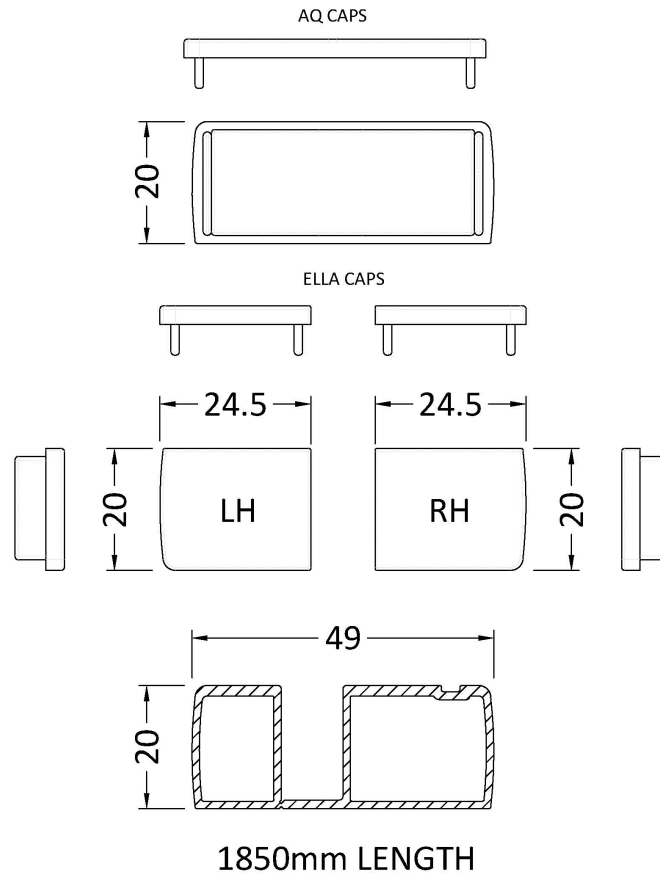

Sales Code: PEK185BP

Description: 1850mm Profile Extension Kit Black

Product Dimensions

Height (mm):	1850
Width (mm):	20
Depth (mm):	49
Nett Weight (kg):	2.3

Packaging Dimensions

Height (mm):	60
Width (mm):	60
Length (mm):	1910
Gross Weight (kg):	2.3

Packaging Data

Box Colour:	Brown Cardboard Box - Printed
Box Qty:	1
Label Size:	100 x 50
Label Colour:	White Label
Label Qty:	1

Outer Box Dimensions (If Applicable)

Height (mm):	
Width (mm):	
Depth (mm):	
Length (mm):	
Gross Weight (kg):	
Barcode:	5056211897583

Product Details

Country of Origin:	China
Fitting Instruction:	No
CE & UKCA:	N/A
Profile Material:	Aluminium
Profile Finish:	Matt Black
Adjustments (mm):	N/A
Entry Width (mm):	N/A
Swing In Dim (mm):	N/A
Swing Out Dim (mm):	N/A
Radius (mm):	Not Applicable
Glass Thickness (mm):	
Easy Fit:	No
Easy Clean:	No
Handle Style:	Not Applicable
Handle Material:	Not Applicable
Enclosure Design:	Not Applicable
Wheel Type:	Not Applicable
Support Bar Included:	Support Bar Not Included
Extras:	None