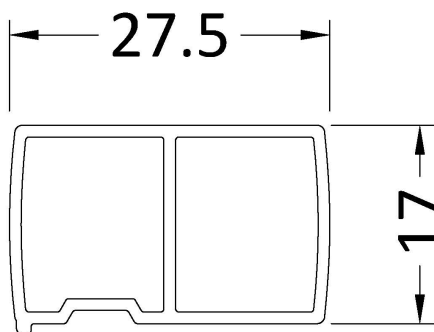

Sales Code: PEKSQ190BB

Description: 1900mm Profile Extension Kit

1900mm LENGTH

Product Dimensions

Height (mm):	1900
Width (mm):	17
Depth (mm):	27
Nett Weight (kg):	2.5

Packaging Dimensions

Height (mm):	1960
Width (mm):	60
Length (mm):	60
Gross Weight (kg):	2.5

Packaging Data

Box Colour:	Brown Cardboard Box - Printed
Box Qty:	1
Label Size:	100 x 50
Label Colour:	White Label
Label Qty:	1

Outer Box Dimensions (If Applicable)

Height (mm):	
Width (mm):	
Depth (mm):	
Length (mm):	
Gross Weight (kg):	
Barcode:	5056678457344

Product Details

Country of Origin:	China
Fitting Instruction:	No
CE & UKCA:	N/A
Profile Material:	Aluminium
Profile Finish:	Brushed Brass
Adjustments (mm):	N/A
Entry Width (mm):	N/A
Swing In Dim (mm):	N/A
Swing Out Dim (mm):	N/A
Radius (mm):	Not Applicable
Glass Thickness (mm):	
Easy Fit:	No
Easy Clean:	No
Handle Style:	Not Applicable
Handle Material:	Not Applicable
Enclosure Design:	Not Applicable
Wheel Type:	Not Applicable
Support Bar Included:	Support Bar Not Included
Extras:	None