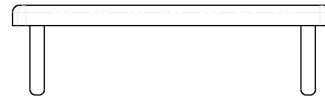

Sales Code: PEKSQ190BP

Description: 1900mm Profile Extension Kit

1900mm LENGTH

Product Dimensions

Height (mm):	1900
Width (mm):	17
Depth (mm):	27
Nett Weight (kg):	2.5

Packaging Dimensions

Height (mm):	1960
Width (mm):	60
Length (mm):	60
Gross Weight (kg):	2.5

Packaging Data

Box Colour:	Brown Cardboard Box - Printed
Box Qty:	1
Label Size:	100 x 50
Label Colour:	White Label
Label Qty:	1

Outer Box Dimensions (If Applicable)

Height (mm):	
Width (mm):	
Depth (mm):	
Length (mm):	
Gross Weight (kg):	
Barcode:	5056678457351

Product Details

Country of Origin:	China
Fitting Instruction:	No
CE & UKCA:	N/A
Profile Material:	Aluminium
Profile Finish:	Matt Black
Adjustments (mm):	N/A
Entry Width (mm):	N/A
Swing In Dim (mm):	N/A
Swing Out Dim (mm):	N/A
Radius (mm):	Not Applicable
Glass Thickness (mm):	
Easy Fit:	No
Easy Clean:	No
Handle Style:	Not Applicable
Handle Material:	Not Applicable
Enclosure Design:	Not Applicable
Wheel Type:	Not Applicable
Support Bar Included:	Support Bar Not Included
Extras:	None