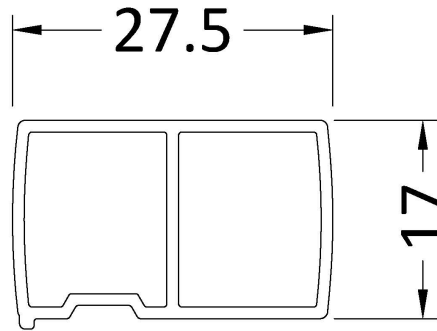

Sales Code: PEKSQ190BP

Description: 1900mm Profile Extension Kit

1900mm LENGTH

Product Dimensions

Height (mm):	1900
Width (mm):	17
Depth (mm):	27
Nett Weight (kg):	2.5

Packaging Dimensions

Height (mm):	1960
Width (mm):	60
Length (mm):	60
Gross Weight (kg):	2.5

Packaging Data

Box Colour:	Brown Cardboard Box - Printed
Box Qty:	1
Label Size:	100 x 50
Label Colour:	White Label
Label Qty:	1

Outer Box Dimensions (If Applicable)

Height (mm):	
Width (mm):	
Depth (mm):	
Length (mm):	
Gross Weight (kg):	
Barcode:	5056678457351

Product Details

Country of Origin:	China
Fitting Instruction:	No
CE & UKCA:	N/A
Profile Material:	Aluminium
Profile Finish:	Matt Black
Adjustments (mm):	N/A
Entry Width (mm):	N/A
Swing In Dim (mm):	N/A
Swing Out Dim (mm):	N/A
Radius (mm):	Not Applicable
Glass Thickness (mm):	
Easy Fit:	No
Easy Clean:	No
Handle Style:	Not Applicable
Handle Material:	Not Applicable
Enclosure Design:	Not Applicable
Wheel Type:	Not Applicable
Support Bar Included:	Support Bar Not Included
Extras:	None