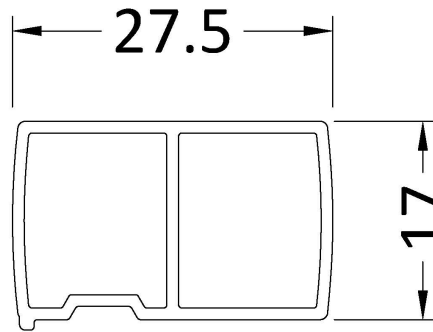

Sales Code: PEKSQ190

Description: 1900mm Profile Extension Kit

1900mm LENGTH

**Product Dimensions**

Height (mm):	1900
Width (mm):	17
Depth (mm):	27
Nett Weight (kg):	2.5

**Packaging Dimensions**

Height (mm):	1960
Width (mm):	60
Length (mm):	60
Gross Weight (kg):	2.5

**Packaging Data**

Box Colour:	Brown Cardboard Box - Printed
Box Qty:	1
Label Size:	100 x 50
Label Colour:	White Label
Label Qty:	1

**Outer Box Dimensions (If Applicable)**

Height (mm):	
Width (mm):	
Depth (mm):	
Length (mm):	
Gross Weight (kg):	
Barcode:	5056678457337

**Product Details**

Country of Origin:	China
Fitting Instruction:	No
CE & UKCA:	N/A
Profile Material:	Aluminium
Profile Finish:	Chrome
Adjustments (mm):	N/A
Entry Width (mm):	N/A
Swing In Dim (mm):	N/A
Swing Out Dim (mm):	N/A
Radius (mm):	Not Applicable
Glass Thickness (mm):	
Easy Fit:	No
Easy Clean:	No
Handle Style:	Not Applicable
Handle Material:	Not Applicable
Enclosure Design:	Not Applicable
Wheel Type:	Not Applicable
Support Bar Included:	Support Bar Not Included
Extras:	None