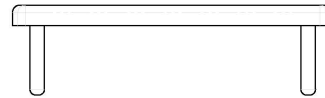

Sales Code: PEKSQ190

Description: 1900mm Profile Extension Kit

1900mm LENGTH

**Product Dimensions**

Height (mm):	1900
Width (mm):	17
Depth (mm):	27
Nett Weight (kg):	2.5

**Packaging Dimensions**

Height (mm):	1960
Width (mm):	60
Length (mm):	60
Gross Weight (kg):	2.5

**Packaging Data**

Box Colour:	Brown Cardboard Box - Printed
Box Qty:	1
Label Size:	100 x 50
Label Colour:	White Label
Label Qty:	1

**Outer Box Dimensions (If Applicable)**

Height (mm):	
Width (mm):	
Depth (mm):	
Length (mm):	
Gross Weight (kg):	
Barcode:	5056678457337

**Product Details**

Country of Origin:	China
Fitting Instruction:	No
CE & UKCA:	N/A
Profile Material:	Aluminium
Profile Finish:	Chrome
Adjustments (mm):	N/A
Entry Width (mm):	N/A
Swing In Dim (mm):	N/A
Swing Out Dim (mm):	N/A
Radius (mm):	Not Applicable
Glass Thickness (mm):	
Easy Fit:	No
Easy Clean:	No
Handle Style:	Not Applicable
Handle Material:	Not Applicable
Enclosure Design:	Not Applicable
Wheel Type:	Not Applicable
Support Bar Included:	Support Bar Not Included
Extras:	None