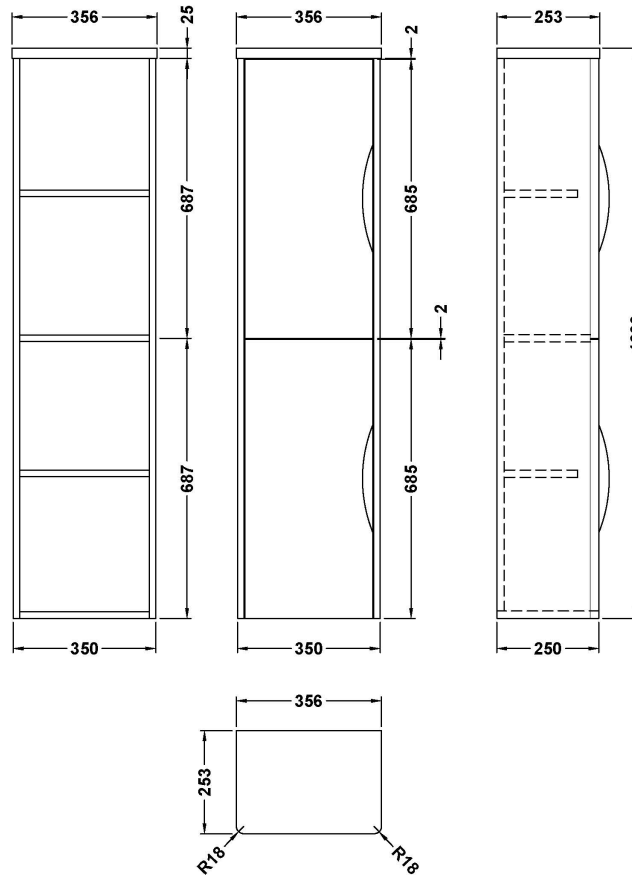

Sales Code: PMP863

Description: Tall Wall Hung Unit (1400X350x250)

Product Dimensions

Height (mm):	1399
Width (mm):	356
Depth (mm):	253
Nett Weight (kg):	36

Packaging Dimensions

Height (mm):	290
Width (mm):	390
Depth (mm):	1230
Gross Weight (kg):	36

Packaging Data

Box Colour:	Brown Cardboard Box - Printed
Box Qty:	1
Label Size:	100 x 50
Label Colour:	White Label
Label Qty:	2

Outer Box Dimensions (If Applicable)

Height (mm):	
Width (mm):	
Depth (mm):	
Gross Weight (kg):	
Barcode:	5056462618692

Product Details

Country of Origin:	China
Fitting Instruction:	No
CE & UKCA:	N/A
FSC Certified Materials:	Yes
Colour:	Satin Green
Construction Method:	Cam & Wood Dowel
Construction Type:	Rigid
Cabinet Finish:	MFC Painted Matt
Fascia Finish:	Mdf Painted Matt
Cabinet Thickness (mm):	18
Fascia Thickness (mm):	18
Drawer Included:	No
Drawer Type:	Not Applicable
No of Shelves:	3
Hinge Type:	95 Degree Clip-On Soft Close
Hinge Included:	Yes
Adjustable Legs:	No
Fixings Included:	Yes
Handle Style:	Contemporary
Waste Shroud:	No
Handle Included:	Yes
Handle Type:	Cup