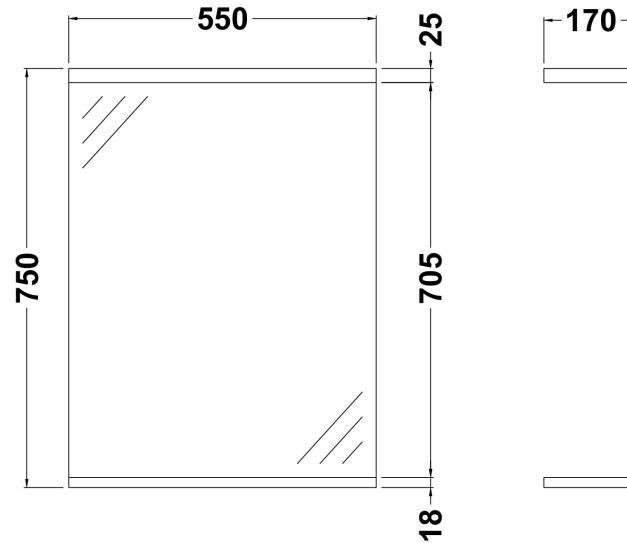

Sales Code: PRC112

Description: 550 Pr Mirror W/ 1 Light

Product Dimensions

Height (mm):	750
Width (mm):	550
Depth (mm):	170
Nett Weight (kg):	13.17

Packaging Dimensions

Height (mm):	70
Width (mm):	575
Depth (mm):	745
Gross Weight (kg):	13.17

Packaging Data

Box Colour:	Brown Cardboard Box - Printed
Box Qty:	1
Label Size:	100 x 50
Label Colour:	Not Applicable
Label Qty:	0

Outer Box Dimensions (If Applicable)

Height (mm):	
Width (mm):	
Depth (mm):	
Gross Weight (kg):	
Barcode:	5055369058426

Product Details

Country of Origin:	China
Fitting Instruction:	No
CE & UKCA:	No
FSC Certified Materials:	
Colour:	Gloss White
Construction Method:	Cam & Wood Dowel
Construction Type:	Flat-Pack
Cabinet Finish:	MFC Painted Gloss
Fascia Finish:	Mdf Painted Gloss
Cabinet Thickness (mm):	
Fascia Thickness (mm):	18
Drawer Included:	No
Drawer Type:	Not Applicable
No of Shelves:	0
Hinge Type:	Not Applicable
Hinge Included:	No
Adjustable Legs:	No, Not Required
Fixings Included:	Yes
Handle Style:	Not Applicable
Waste Shroud:	Not Applicable
Handle Included:	No, Not Required
Handle Type:	Not Applicable