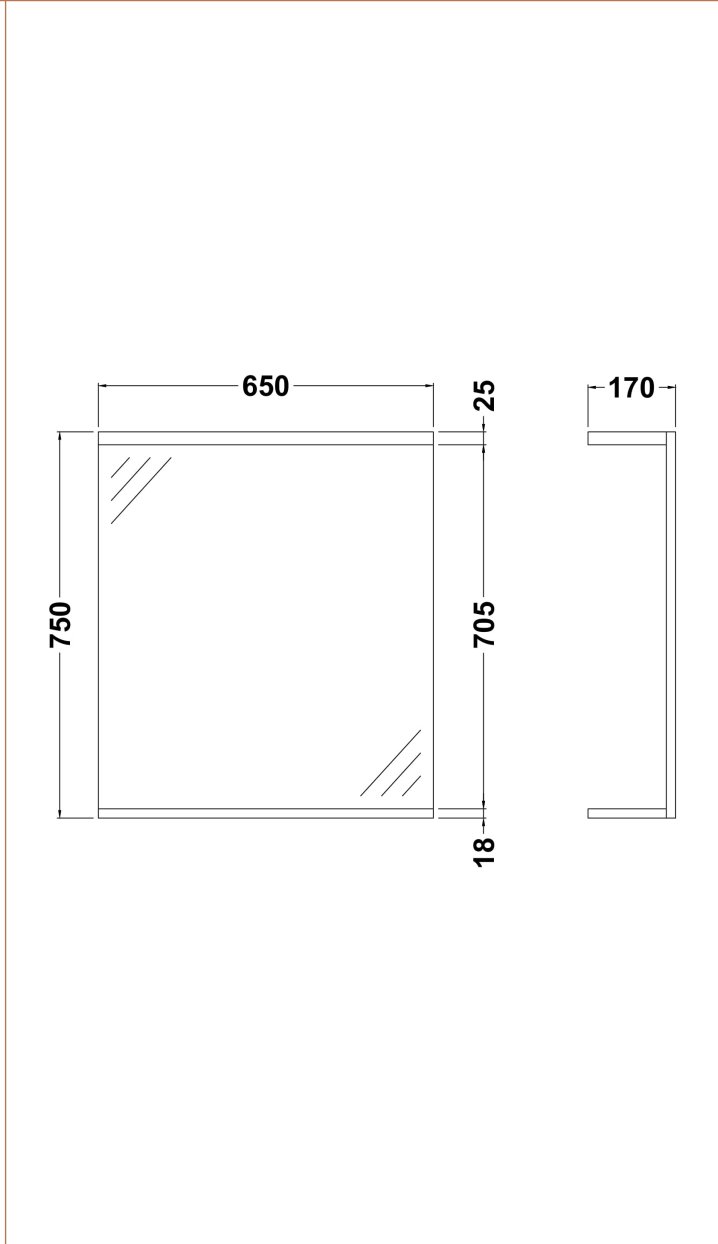

Sales Code: PRC113

Description: 650 Pr Mirror W/ 1 Light

Product Dimensions

Height (mm):	750
Width (mm):	650
Depth (mm):	170
Nett Weight (kg):	15.73

Packaging Dimensions

Height (mm):	70
Width (mm):	675
Depth (mm):	745
Gross Weight (kg):	15.73

Packaging Data

Box Colour:	Brown Cardboard Box - Printed
Box Qty:	1
Label Size:	100 x 50
Label Colour:	Not Applicable
Label Qty:	0

Outer Box Dimensions (If Applicable)

Height (mm):	
Width (mm):	
Depth (mm):	
Gross Weight (kg):	
Barcode:	5055369058440

Product Details

Country of Origin:	China
Fitting Instruction:	No
CE & UKCA:	No
FSC Certified Materials:	
Colour:	Gloss White
Construction Method:	Cam & Wood Dowel
Construction Type:	Flat-Pack
Cabinet Finish:	MFC Painted Gloss
Fascia Finish:	Mdf Painted Gloss
Cabinet Thickness (mm):	
Fascia Thickness (mm):	18
Drawer Included:	No
Drawer Type:	Not Applicable
No of Shelves:	0
Hinge Type:	Not Applicable
Hinge Included:	No
Adjustable Legs:	No, Not Required
Fixings Included:	Yes
Handle Style:	Not Applicable
Waste Shroud:	Not Applicable
Handle Included:	No, Not Required
Handle Type:	Not Applicable