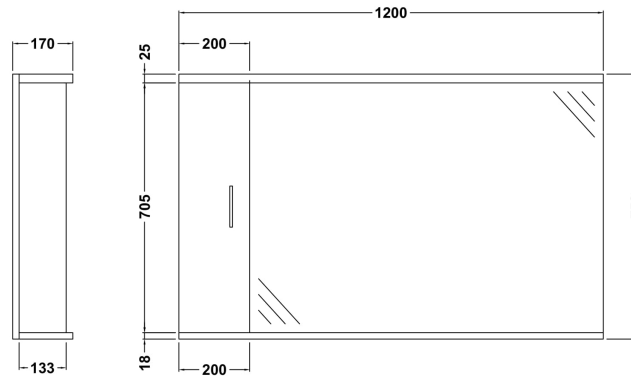

### Product Dimensions

Height (mm):	750
Width (mm):	1200
Depth (mm):	170
Nett Weight (kg):	33

### Packaging Dimensions

Height (mm):	195
Width (mm):	1225
Depth (mm):	780
Gross Weight (kg):	33

### Packaging Data

Box Colour:	Brown Cardboard Box - Printed
Box Qty:	1
Label Size:	100 x 50
Label Colour:	Not Applicable
Label Qty:	0

### Outer Box Dimensions (If Applicable)

Height (mm):	
Width (mm):	
Depth (mm):	
Gross Weight (kg):	
Barcode:	5055275830291