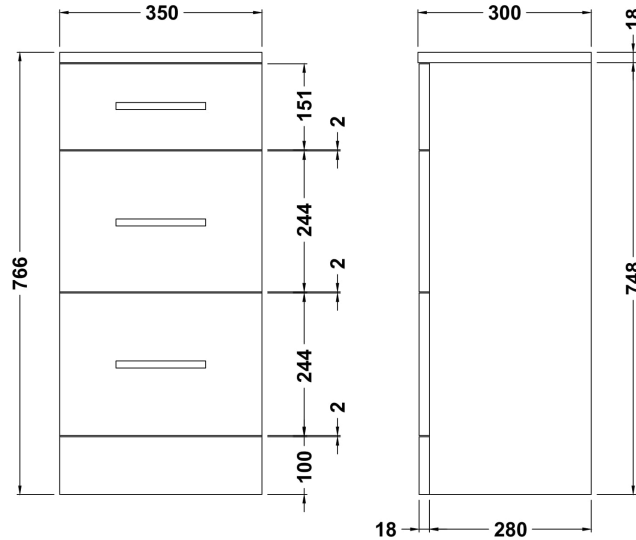

### Product Dimensions

|                   |      |
|-------------------|------|
| Height (mm):      | 766  |
| Width (mm):       | 350  |
| Depth (mm):       | 300  |
| Nett Weight (kg): | 18.5 |

### Packaging Dimensions

|                    |      |
|--------------------|------|
| Height (mm):       | 325  |
| Width (mm):        | 375  |
| Depth (mm):        | 810  |
| Gross Weight (kg): | 18.5 |

### Packaging Data

|               |                               |
|---------------|-------------------------------|
| Box Colour:   | Brown Cardboard Box - Printed |
| Box Qty:      | 1                             |
| Label Size:   | 100 x 50                      |
| Label Colour: | Not Applicable                |
| Label Qty:    | 0                             |

### Outer Box Dimensions (If Applicable)

|                    |               |
|--------------------|---------------|
| Height (mm):       |               |
| Width (mm):        |               |
| Depth (mm):        |               |
| Gross Weight (kg): |               |
| Barcode:           | 5055369058402 |