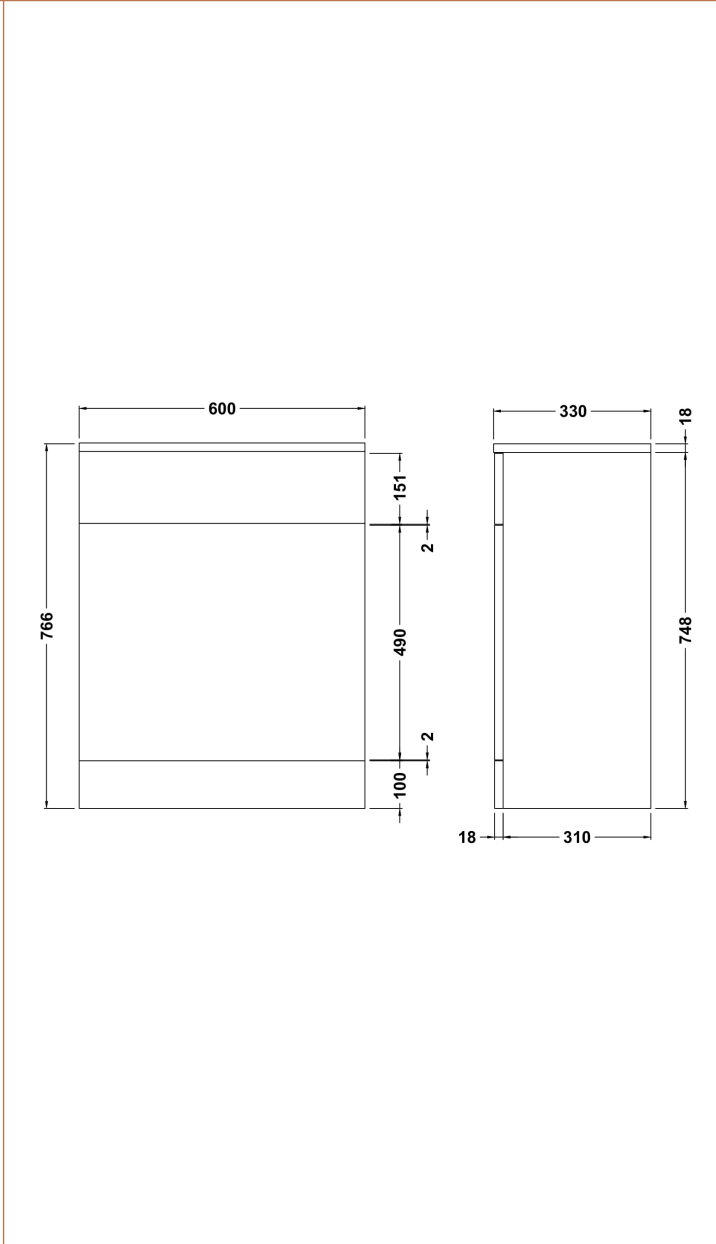

Sales Code: PRC144

Description: 600X330 Pr W.C. Unit

Product Dimensions

Height (mm):	766
Width (mm):	600
Depth (mm):	330
Nett Weight (kg):	20.65

Packaging Dimensions

Height (mm):	355
Width (mm):	625
Depth (mm):	810
Gross Weight (kg):	20.65

Packaging Data

Box Colour:	Brown Cardboard Box - Printed
Box Qty:	1
Label Size:	100 x 50
Label Colour:	Not Applicable
Label Qty:	0

Outer Box Dimensions (If Applicable)

Height (mm):	
Width (mm):	
Depth (mm):	
Gross Weight (kg):	
Barcode:	5055275830208

Product Details

Country of Origin:	China
Fitting Instruction:	No
CE & UKCA:	N/A
FSC Certified Materials:	Yes
Colour:	Gloss White
Construction Method:	Cam & Wood Dowel
Construction Type:	Rigid
Cabinet Finish:	MFC Painted Gloss
Fascia Finish:	Mdf Painted Gloss
Cabinet Thickness (mm):	16
Fascia Thickness (mm):	18
Drawer Included:	No
Drawer Type:	Not Applicable
No of Shelves:	0
Hinge Type:	Not Applicable
Hinge Included:	No
Adjustable Legs:	No
Fixings Included:	No
Handle Style:	Not Applicable
Waste Shroud:	No
Handle Included:	No
Handle Type:	Not Applicable