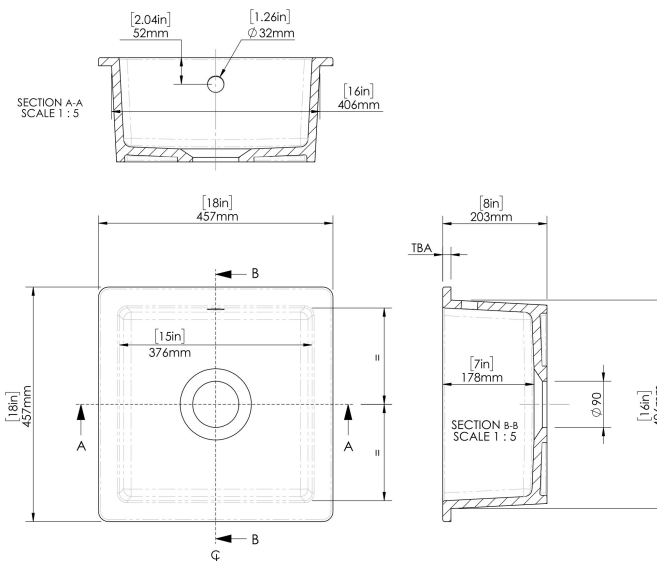

### Product Dimensions

Height (mm):	203
Width (mm):	457
Depth (mm):	457
Nett Weight (kg):	17.5

### Packaging Dimensions

Height (mm):	245
Width (mm):	490
Depth (mm):	485
Gross Weight (kg):	18

### Packaging Data

Box Colour:	Brown Cardboard Box
Box Qty:	1
Label Size:	100 x 50
Label Colour:	White Label
Label Qty:	2

### Outer Box Dimensions (If Applicable)

Height (mm):	
Width (mm):	
Depth (mm):	
Gross Weight (kg):	
Barcode:	5056678437629