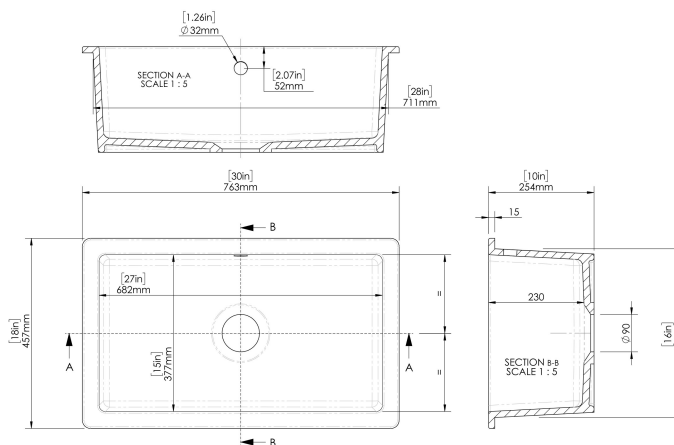

### Product Dimensions

Height (mm):	254
Width (mm):	763
Depth (mm):	457
Nett Weight (kg):	29.3

### Packaging Dimensions

Height (mm):	300
Width (mm):	790
Depth (mm):	485
Gross Weight (kg):	29.8

### Packaging Data

Box Colour:	Brown Cardboard Box
Box Qty:	1
Label Size:	100 x 50
Label Colour:	White Label
Label Qty:	2

### Outer Box Dimensions (If Applicable)

Height (mm):	
Width (mm):	
Depth (mm):	
Gross Weight (kg):	
Barcode:	5056678437667