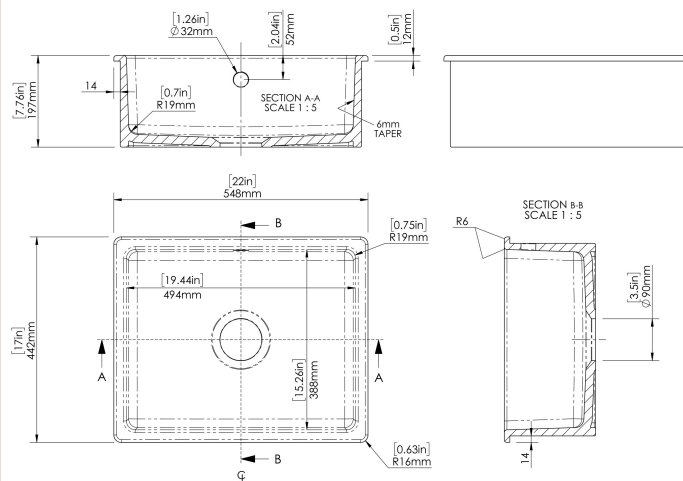

Sales Code: PS13022

Description: Undermount Sink C/W O/F 548X442x197

Product Dimensions

Height (mm):	197
Width (mm):	548
Depth (mm):	442
Nett Weight (kg):	18.5

Packaging Dimensions

Height (mm):	245
Width (mm):	575
Depth (mm):	475
Gross Weight (kg):	19

Packaging Data

Box Colour:	Brown Cardboard Box
Box Qty:	1
Label Size:	100 x 50
Label Colour:	White Label
Label Qty:	2

Outer Box Dimensions (If Applicable)

Height (mm):	
Width (mm):	
Depth (mm):	
Gross Weight (kg):	
Barcode:	5056678422533

Product Details

Country of Origin:	Utd.Arab.Emir.	
Fitting Instruction:	No	
Certification: CE & UKCA:	WRAS:	WRAS No:
Product Material:		
Fixing Supplied:		

Pans/Bidets: Trap Style: Includes Seat:

Seats: Seat Type: Material:
Function: Hinge Type:
Hinge Material:

Cisterns: Operating Type: Fittings:
Lever Type:

Basins: Tap Hole: Chain Stay Hole:
Template: Waste Type Req:
Overflow Inc: Overflow Cover:
Inner Bowl Depth (mm): 175 mm