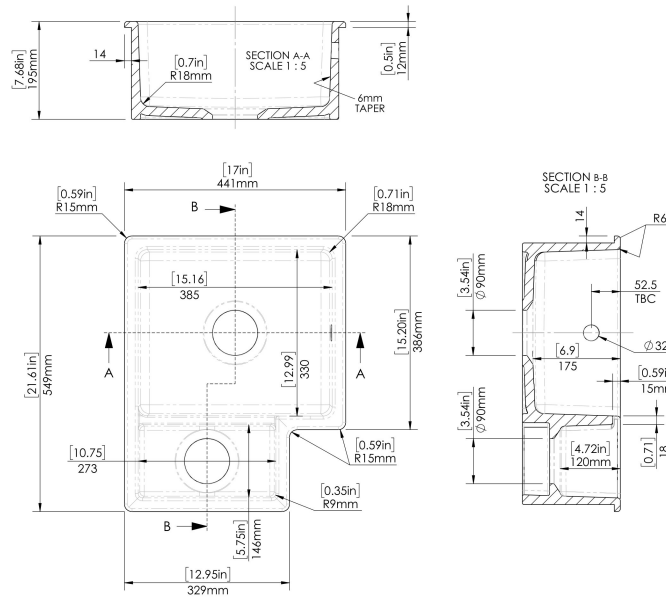

Sales Code: PS130H22L

Description: Undermount 1.5 Sink C/W 549X441x195 Lh

**Product Dimensions**

Height (mm):	195
Width (mm):	549
Depth (mm):	441
Nett Weight (kg):	20.5

**Packaging Dimensions**

Height (mm):	265
Width (mm):	605
Depth (mm):	480
Gross Weight (kg):	21

**Packaging Data**

Box Colour:	Brown Cardboard Box
Box Qty:	1
Label Size:	100 x 50
Label Colour:	White Label
Label Qty:	2

**Outer Box Dimensions (If Applicable)**

Height (mm):	
Width (mm):	
Depth (mm):	
Gross Weight (kg):	
Barcode:	5056678435830

**Product Details**

Country of Origin:	Utd.Arab.Emir.	
Fitting Instruction:	No	
Certification: CE & UKCA:	WRAS:	WRAS No:
Product Material:		
Fixing Supplied:		

**Pans/Bidets:** Trap Style: Includes Seat:

**Seats:** Seat Type: Material:  
Function: Hinge Type:  
Hinge Material:

**Cisterns:** Operating Type: Fittings:  
Lever Type:

**Basins:** Tap Hole: Chain Stay Hole:  
Template: Waste Type Req:  
Overflow Inc: Overflow Cover:  
Inner Bowl Depth (mm): 175/120mm