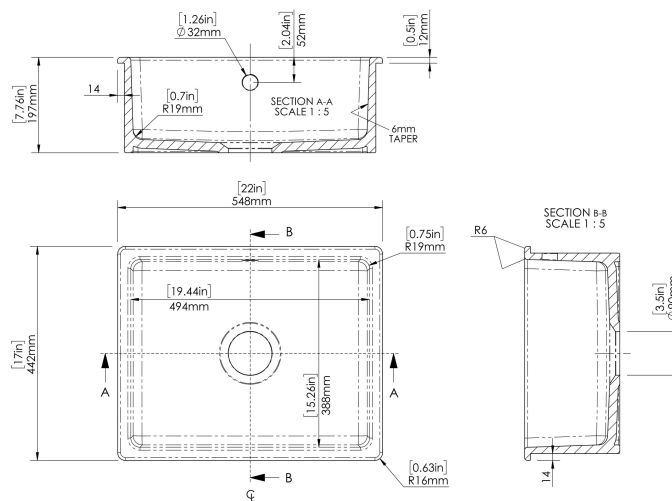

Sales Code: PS43022

Description: Undermount Sink C/W O/F 548X442x197

Product Dimensions

Height (mm):	197
Width (mm):	548
Depth (mm):	442
Nett Weight (kg):	18.5

Packaging Dimensions

Height (mm):	245
Width (mm):	575
Depth (mm):	475
Gross Weight (kg):	19

Packaging Data

Box Colour:	Brown Cardboard Box
Box Qty:	1
Label Size:	100 x 50
Label Colour:	White Label
Label Qty:	2

Outer Box Dimensions (If Applicable)

Height (mm):	
Width (mm):	
Depth (mm):	
Gross Weight (kg):	
Barcode:	5056678437643

Product Details

Country of Origin:	Utd.Arab.Emir.
Fitting Instruction:	No
Certification: CE & UKCA:	WRAS: WRAS No:
Product Material:	
Fixing Supplied:	

Pans/Bidets: Trap Style: Includes Seat:

Seats: Seat Type: Material:
Function: Hinge Type:
Hinge Material:

Cisterns: Operating Type: Fittings:
Lever Type:

Basins: Tap Hole: Chain Stay Hole:
Template: Waste Type Req:
Overflow Inc: Overflow Cover:
Inner Bowl Depth (mm): 175