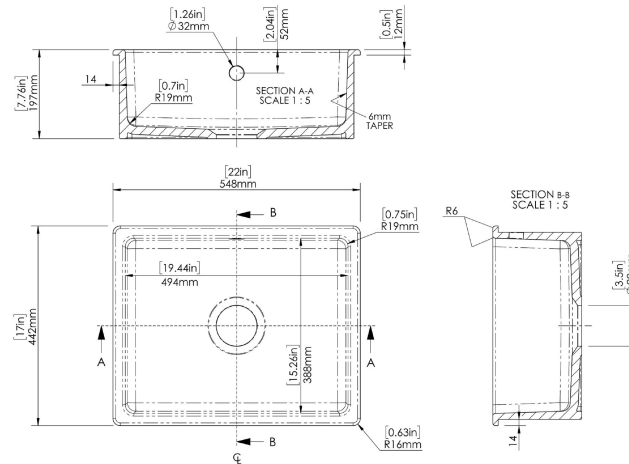

Sales Code: PS43022

Description: Undermount Sink C/W O/F 548X442x197

Product Dimensions

Height (mm):	197
Width (mm):	548
Depth (mm):	442
Nett Weight (kg):	18.5

Packaging Dimensions

Height (mm):	245
Width (mm):	575
Depth (mm):	475
Gross Weight (kg):	19

Packaging Data

Box Colour:	Brown Cardboard Box
Box Qty:	1
Label Size:	100 x 50
Label Colour:	White Label
Label Qty:	2

Outer Box Dimensions (If Applicable)

Height (mm):	
Width (mm):	
Depth (mm):	
Gross Weight (kg):	
Barcode:	5056678437643

Product Details

Country of Origin:	Utd.Arab.Emir.	
Fitting Instruction:	No	
Certification: CE & UKCA:	WRAS:	WRAS No:
Product Material:		
Fixing Supplied:		

Pans/Bidets: Trap Style: Includes Seat:

Seats: Seat Type: Material:
Function: Hinge Type:
Hinge Material:

Cisterns: Operating Type: Fittings:
Lever Type:

Basins: Tap Hole: Chain Stay Hole:
Template: Waste Type Req:
Overflow Inc: Overflow Cover:
Inner Bowl Depth (mm): 175