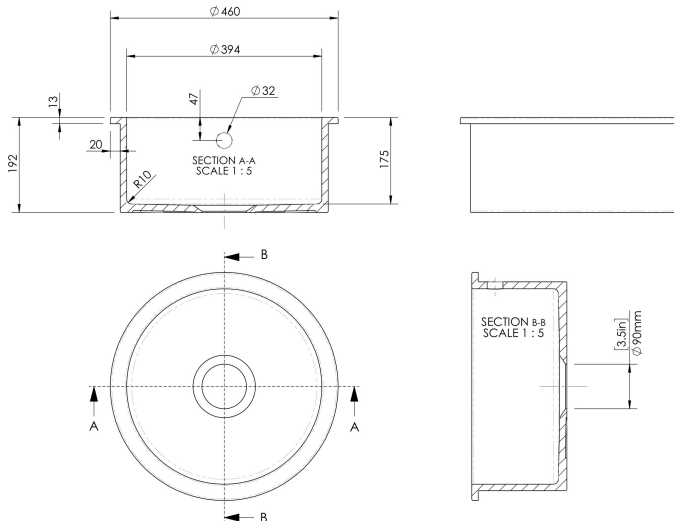

Sales Code: PS48018

Description: Undermount Round Sink O/F&C/W 460X191

Product Dimensions

Height (mm):	191
Width (mm):	460
Depth (mm):	460
Nett Weight (kg):	12

Packaging Dimensions

Height (mm):	230
Width (mm):	490
Depth (mm):	490
Gross Weight (kg):	12.5

Packaging Data

Box Colour:	Brown Cardboard Box
Box Qty:	1
Label Size:	100 x 50
Label Colour:	White Label
Label Qty:	2

Outer Box Dimensions (If Applicable)

Height (mm):	
Width (mm):	
Depth (mm):	
Gross Weight (kg):	
Barcode:	5056678435144

Product Details

Country of Origin:	Utd.Arab.Emir.	
Fitting Instruction:	No	
Certification: CE & UKCA:	WRAS:	WRAS No:
Product Material:		
Fixing Supplied:		

Pans/Bidets: Trap Style: Includes Seat:

Seats: Seat Type: Material:
Function: Hinge Type:
Hinge Material:

Cisterns: Operating Type: Fittings:
Lever Type:

Basins: Tap Hole: Chain Stay Hole:
Template: Waste Type Req:
Overflow Inc: Overflow Cover:
Inner Bowl Depth (mm): 175