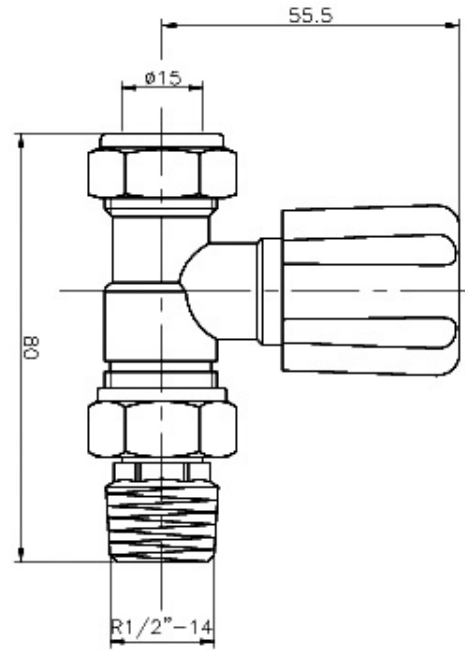

Sales Code: RV004

Description: Radiator Valves (Straight)

Product Dimensions

Height (mm):	78
Width (mm):	30
Depth (mm):	70
Length (mm):	
Nett Weight (kg):	0.4

Packaging Dimensions

Height (mm):	50
Width (mm):	110
Length (mm):	120
Gross Weight (kg):	0.4

Packaging Data

Box Colour:	White Cardboard Box
Box Qty:	1
Label Size:	100 x 50
Label Colour:	White Label
Label Qty:	1

Outer Box Dimensions (If Applicable)

Height (mm):	
Width (mm):	
Length (mm):	
Gross Weight (kg):	
Barcode:	5055369019946

Product Details

Country of Origin:	United Kingdom		
Fitting Instruction:	No		
Certification:	CE: N/A	RoHS: N/A	WEEE: N/A
Colour/Finish:	Chrome		
RAL No:	N/A		
Product Material:	Steel		
Heat Element Wattage:	Not Applicable		
Heating Element Wattage Compatible:	N/A		
BTU Outputs:	30°C / N/A	50°C / N/A	60°C /
Thermal Outputs: (Watts)	30°C / N/A	50°C / N/A	60°C /
Pipe Centres - If Vertical:	N/A		
Pipe Centres - If Horizontal:	N/A		
Max Projection:	N/A		
Tube Diameter:	N/A		
Packaging Volume (L):	N/A		
Wall to Centre of Tappings:	N/A		
Floor to Centre of Tappings:	N/A		
Dual Fuel:	N/A		
IP Rating:			