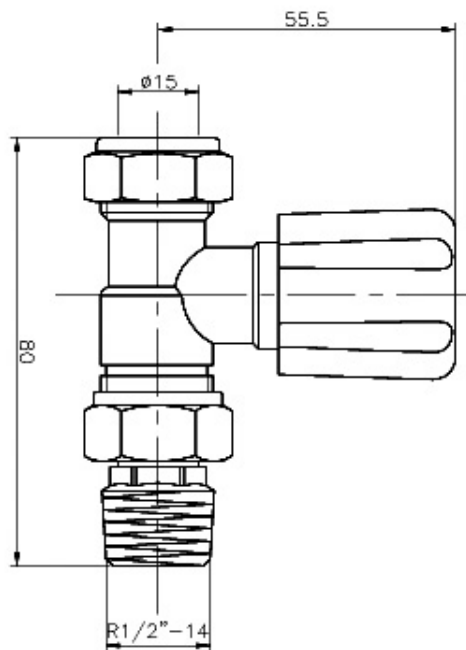

Sales Code: RV004

Description: Radiator Valves (Straight)

### Product Dimensions

Height (mm):	78
Width (mm):	30
Depth (mm):	70
Length (mm):	
Nett Weight (kg):	0.4

### Packaging Dimensions

Height (mm):	50
Width (mm):	110
Length (mm):	120
Gross Weight (kg):	0.4

### Outer Box Dimensions (If Applicable)

Height (mm):	
Width (mm):	
Length (mm):	
Gross Weight (kg):	
Barcode:	5055369019946