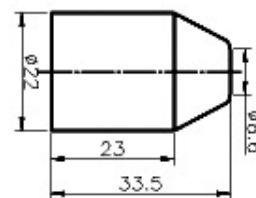

### Product Dimensions

Height (mm):	78
Width (mm):	30
Depth (mm):	70
Length (mm):	
Nett Weight (kg):	0.4

### Packaging Dimensions

Height (mm):	50
Width (mm):	110
Length (mm):	120
Gross Weight (kg):	0.4

### Packaging Data

Box Colour:	White Cardboard Box
Box Qty:	1
Label Size:	100 x 50
Label Colour:	White Label
Label Qty:	1

### Outer Box Dimensions (If Applicable)

Height (mm):	
Width (mm):	
Length (mm):	
Gross Weight (kg):	
Barcode:	5055369019946