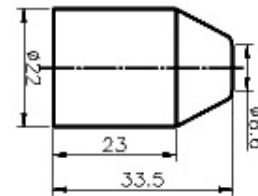

Sales Code: RV004

Description: Radiator Valves (Straight)

Product Dimensions

Height (mm):	78
Width (mm):	30
Depth (mm):	70
Length (mm):	
Nett Weight (kg):	0.4

Packaging Dimensions

Height (mm):	50
Width (mm):	110
Length (mm):	120
Gross Weight (kg):	0.4

Packaging Data

Box Colour:	White Cardboard Box
Box Qty:	1
Label Size:	100 x 50
Label Colour:	White Label
Label Qty:	1

Outer Box Dimensions (If Applicable)

Height (mm):	
Width (mm):	
Length (mm):	
Gross Weight (kg):	
Barcode:	5055369019946

Product Details

Country of Origin:	United Kingdom		
Fitting Instruction:	No		
Certification:	CE: N/A	RoHS: N/A	WEEE: N/A
Colour/Finish:	Chrome		
RAL No:	N/A		
Product Material:	Steel		
Heat Element Wattage:	Not Applicable		
Heating Element Wattage Compatible:	N/A		
BTU Outputs:	30°C / N/A	50°C / N/A	60°C /
Thermal Outputs: (Watts)	30°C / N/A	50°C / N/A	60°C /
Pipe Centres - If Vertical:	N/A		
Pipe Centres - If Horizontal:	N/A		
Max Projection:	N/A		
Tube Diameter:	N/A		
Packaging Volume (L):	N/A		
Wall to Centre of Tappings:	N/A		
Floor to Centre of Tappings:	N/A		
Dual Fuel:	N/A		
IP Rating:			