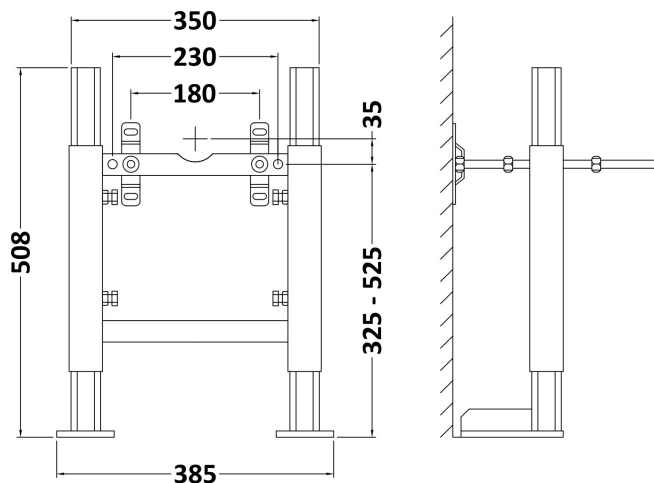

### Product Dimensions

Length (mm):	
Width (mm):	385
Height (mm):	510
Depth (mm):	140
Nett Weight (kg):	10.5

### Packaging Dimensions

Height (mm):	195
Width (mm):	510
Depth (mm):	850
Gross Weight (kg):	10.5

### Outer Box Dimensions (If Applicable)

Height (mm):	
Width (mm):	
Length (mm):	
Depth (mm):	
Gross Weight (kg):	
Barcode:	5055275805305

### Product Details

Country of Origin:	United Kingdom
Fitting Instruction:	No
CE & UKCA:	No
Product Material:	
Heating Element Wattage:	
Colour/Finish:	
Product Diameter:	
Connection Size:	