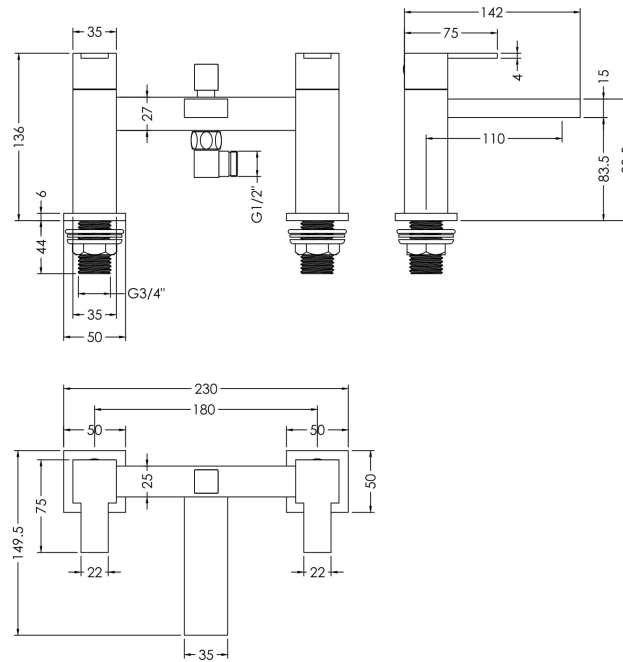

Sales Code: SAN304

Description: Sanford D/M Bsm With Kit

Product Dimensions

Height (mm):	136
Width (mm):	230
Depth (mm):	142
Length (mm):	
Nett Weight (kg):	2.82

Packaging Dimensions

Height (mm):	185
Width (mm):	190
Depth (mm):	270
Gross Weight (kg):	2.82

Packaging Data

Box Colour:	White Cardboard Box
Box Qty:	1
Label Size:	100 x 50
Label Colour:	White Label
Label Qty:	1

Outer Box Dimensions (If Applicable)

Height (mm):	560
Width (mm):	440
Depth (mm):	430
Length (mm):	
Gross Weight (kg):	
Barcode:	5056211897996

Product Details

Country of Origin:	China
Fitting Instruction:	Yes
Product Material:	Brass/ABS
Control Type:	Manual
Waste Included:	Waste Not Included
Waste Type:	Not Applicable
WRAS Approval: No	Approval No: N/A
Valve/Cartridge Type:	1/4 Turn Ceramic Disc
Colour/Finish:	Chrome
Mount Type:	Deck
Operating Pressure (bar):	3

Flow Rates: (Litres Per Min)	0.1 bar: 3.4	0.5 bar: 9.1	1 bar: 13.3	2 bar: 19.2	3 bar: 23.6
Pipe Size:	3/4"				
Pipe Centres:	180				