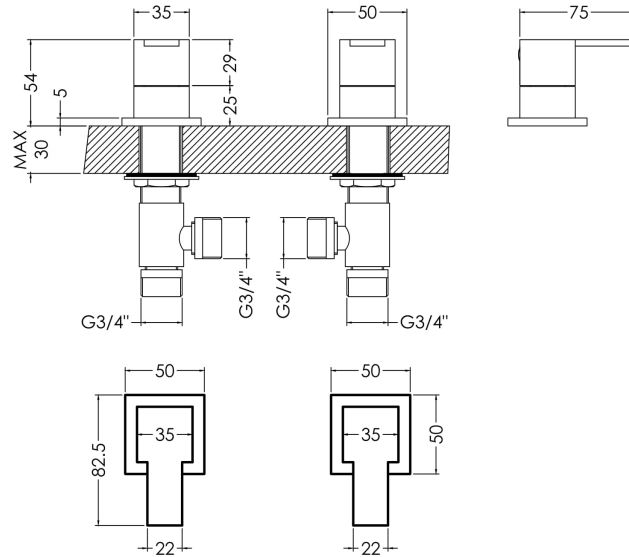

Sales Code: SAN308

Description: Sanford 3/4" Side Valves

Product Dimensions

Height (mm):	55
Width (mm):	50
Depth (mm):	75
Length (mm):	
Nett Weight (kg):	1.45

Packaging Dimensions

Height (mm):	95
Width (mm):	175
Depth (mm):	230
Gross Weight (kg):	1.45

Packaging Data

Box Colour:	White Cardboard Box
Box Qty:	1
Label Size:	100 x 50
Label Colour:	White Label
Label Qty:	1

Outer Box Dimensions (If Applicable)

Height (mm):	500
Width (mm):	380
Depth (mm):	250
Length (mm):	

Gross Weight (kg):	
Barcode:	5056211898061

Product Details

Country of Origin:	China
Fitting Instruction:	Yes
Product Material:	Brass
Control Type:	Manual
Waste Included:	Waste Not Included
Waste Type:	Not Applicable
WRAS Approval: No	Approval No: N/A
Valve/Cartridge Type:	1/4 Turn Ceramic Disc
Colour/Finish:	Chrome
Mount Type:	Deck
Operating Pressure (bar):	0.5

Flow Rates: (Litres Per Min)	0.1 bar: 7.9	0.5 bar: 16.5	1 bar: 23.1	2 bar: 32.9	3 bar: 40.2
Pipe Size:	3/4"				
Pipe Centres:	N/A				