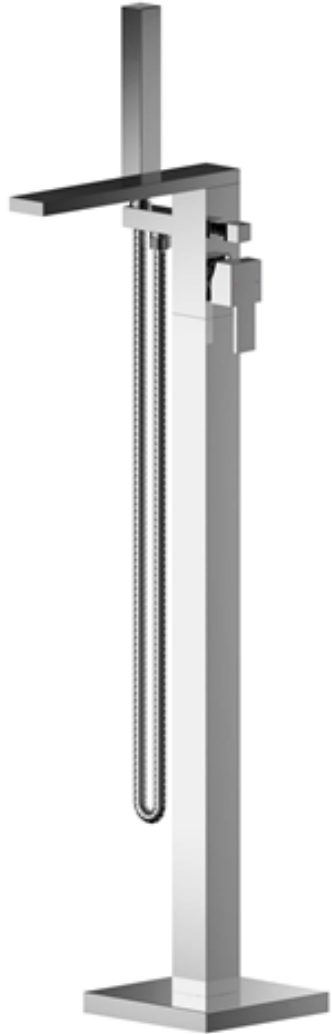

Sales Code: SAN321

Description: Sanford Freestanding Bsm

### Product Dimensions

Height (mm):	880
Width (mm):	180
Depth (mm):	205
Length (mm):	
Nett Weight (kg):	6.17

### Packaging Dimensions

Height (mm):	230
Width (mm):	420
Depth (mm):	970
Gross Weight (kg):	6.17

### Product Details

Country of Origin:	China
Fitting Instruction:	Yes
Product Material:	Brass/ABS
Control Type:	Manual
Waste Included:	Waste Not Included
Waste Type:	Not Applicable
WRAS Approval: No	Approval No: N/A
Valve/Cartridge Type:	Single Lever Cartridge
Colour/Finish:	Chrome
Mount Type:	Floor Standing
Operating Pressure (bar):	3
Flow Rates: (Litres Per Min)	0.1 bar: N/A 0.5 bar: N/A 1 bar: 10.5 2 bar: 15.3 3 bar: 19
Pipe Size:	1/2"
Pipe Centres:	N/A