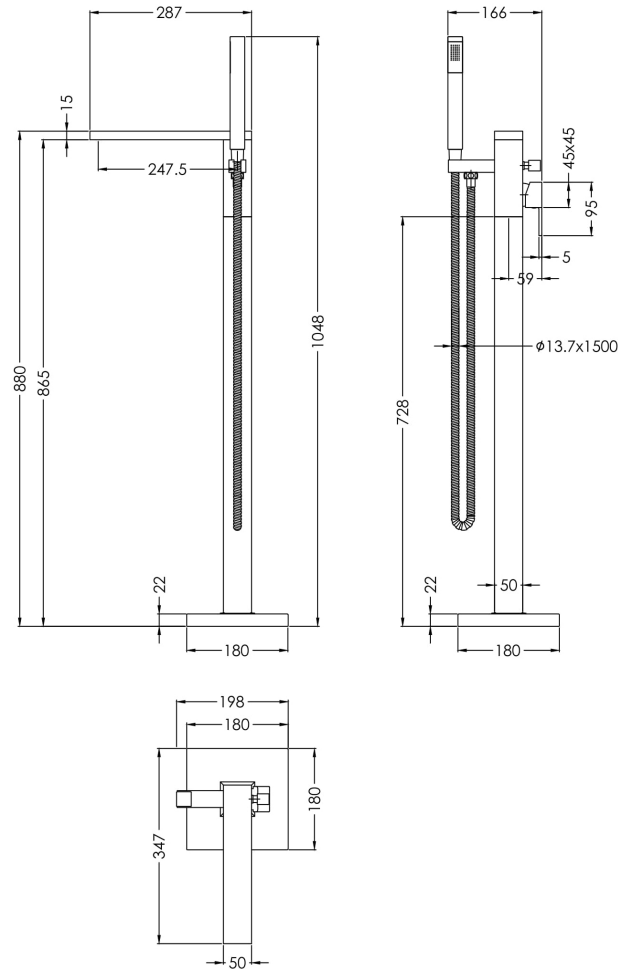

### Product Dimensions

Height (mm):	880
Width (mm):	180
Depth (mm):	205
Length (mm):	
Nett Weight (kg):	6.17

### Packaging Dimensions

Height (mm):	230
Width (mm):	420
Depth (mm):	970
Gross Weight (kg):	6.17

### Outer Box Dimensions (If Applicable)

Height (mm):	250
Width (mm):	400
Depth (mm):	980
Length (mm):	
Gross Weight (kg):	
Barcode:	5056211898054

### Product Details

Country of Origin:	China
Fitting Instruction:	Yes
Product Material:	Brass/ABS
Control Type:	Manual
Waste Included:	Waste Not Included
Waste Type:	Not Applicable
WRAS Approval: No	Approval No: N/A
Valve/Cartridge Type:	Single Lever Cartridge
Colour/Finish:	Chrome
Mount Type:	Floor Standing
Operating Pressure (bar):	3
Flow Rates: (Litres Per Min)	0.1 bar: N/A 0.5 bar: N/A 1 bar: 10.5 2 bar: 15.3 3 bar: 19
Pipe Size:	1/2"
Pipe Centres:	N/A