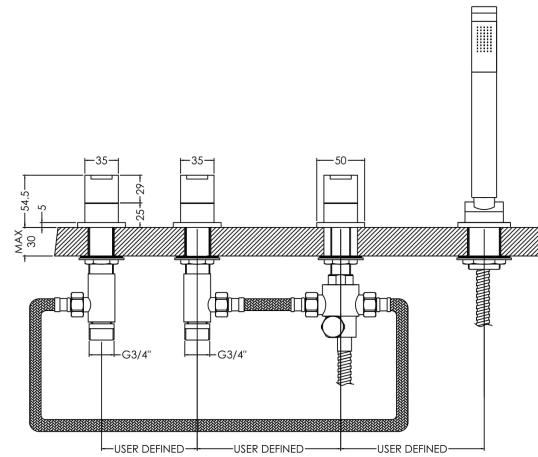

Sales Code: SAN334

Description: Sanford D/M 4Th Bsm No Spout

Product Dimensions

Height (mm):	54
Width (mm):	435
Depth (mm):	75
Length (mm):	
Nett Weight (kg):	3.19

Packaging Dimensions

Height (mm):	85
Width (mm):	390
Depth (mm):	460
Gross Weight (kg):	3.19

Packaging Data

Box Colour:	White Cardboard Box
Box Qty:	1
Label Size:	100 x 50
Label Colour:	White Label
Label Qty:	1

Outer Box Dimensions (If Applicable)

Height (mm):	470
Width (mm):	450
Depth (mm):	400
Length (mm):	
Gross Weight (kg):	
Barcode:	5056211898023

Product Details

Country of Origin:	China
Fitting Instruction:	Yes
Product Material:	Brass/ABS
Control Type:	Manual
Waste Included:	Waste Not Included
Waste Type:	Not Applicable
WRAS Approval: No	Approval No: N/A
Valve/Cartridge Type:	1/4 Turn Ceramic Disc
Colour/Finish:	Chrome
Mount Type:	Deck
Operating Pressure (bar):	2
Flow Rates: (Litres Per Min)	0.1 bar: 4.2 0.5 bar: 10.3 1 bar: 15 2 bar: 21.2 3 bar: 25.7
Pipe Size:	3/4"
Pipe Centres:	150