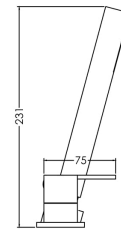

Sales Code: SAN334

Description: Sanford D/M 4Th Bsm No Spout

Product Dimensions

Height (mm):	54
Width (mm):	435
Depth (mm):	75
Length (mm):	
Nett Weight (kg):	3.19

Packaging Dimensions

Height (mm):	85
Width (mm):	390
Depth (mm):	460
Gross Weight (kg):	3.19

Packaging Data

Box Colour:	White Cardboard Box
Box Qty:	1
Label Size:	100 x 50
Label Colour:	White Label
Label Qty:	1

Outer Box Dimensions (If Applicable)

Height (mm):	470
Width (mm):	450
Depth (mm):	400
Length (mm):	
Gross Weight (kg):	
Barcode:	5056211898023

Product Details

Country of Origin:	China
Fitting Instruction:	Yes
Product Material:	Brass/ABS
Control Type:	Manual
Waste Included:	Waste Not Included
Waste Type:	Not Applicable
WRAS Approval: No	Approval No: N/A
Valve/Cartridge Type:	1/4 Turn Ceramic Disc
Colour/Finish:	Chrome
Mount Type:	Deck
Operating Pressure (bar):	2
Flow Rates: (Litres Per Min)	0.1 bar: 4.2 0.5 bar: 10.3 1 bar: 15 2 bar: 21.2 3 bar: 25.7
Pipe Size:	3/4"
Pipe Centres:	150