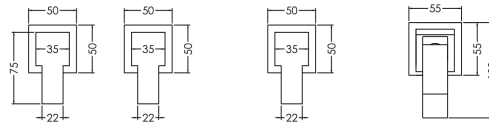

Sales Code: SAN334

Description: Sanford D/M 4Th Bsm No Spout

Product Dimensions

Height (mm):	54
Width (mm):	435
Depth (mm):	75
Length (mm):	
Nett Weight (kg):	3.19

Packaging Dimensions

Height (mm):	85
Width (mm):	390
Depth (mm):	460
Gross Weight (kg):	3.19

Packaging Data

Box Colour:	White Cardboard Box
Box Qty:	1
Label Size:	100 x 50
Label Colour:	White Label
Label Qty:	1

Outer Box Dimensions (If Applicable)

Height (mm):	470
Width (mm):	450
Depth (mm):	400
Length (mm):	
Gross Weight (kg):	
Barcode:	5056211898023

Product Details

Country of Origin:	China
Fitting Instruction:	Yes
Product Material:	Brass/ABS
Control Type:	Manual
Waste Included:	Waste Not Included
Waste Type:	Not Applicable
WRAS Approval: No	Approval No: N/A
Valve/Cartridge Type:	1/4 Turn Ceramic Disc
Colour/Finish:	Chrome
Mount Type:	Deck
Operating Pressure (bar):	2
Flow Rates: (Litres Per Min)	0.1 bar: 4.2 0.5 bar: 10.3 1 bar: 15 2 bar: 21.2 3 bar: 25.7
Pipe Size:	3/4"
Pipe Centres:	150