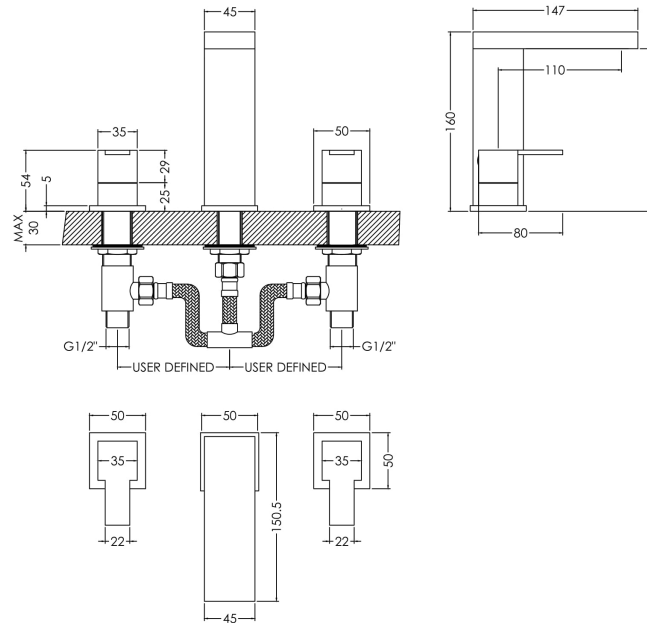

Sales Code: SAN337

Description: Sanford D/M 3Th Basin Mixer (P/Up Waste)

Product Dimensions

Height (mm):	160
Width (mm):	250
Depth (mm):	147
Length (mm):	
Nett Weight (kg):	3.03

Packaging Dimensions

Height (mm):	155
Width (mm):	245
Depth (mm):	270
Gross Weight (kg):	3.03

Packaging Data

Box Colour:	White Cardboard Box
Box Qty:	1
Label Size:	100 x 50
Label Colour:	White Label
Label Qty:	1

Outer Box Dimensions (If Applicable)

Height (mm):	510
Width (mm):	335
Depth (mm):	290
Length (mm):	

Gross Weight (kg):	
Barcode:	5056211897972

Product Details

Country of Origin:	China
Fitting Instruction:	Yes
Product Material:	Brass
Control Type:	Manual
Waste Included:	Waste Included
Waste Type:	Pop-Up
WRAS Approval: No	Approval No: N/A
Valve/Cartridge Type:	1/4 Turn Ceramic Disc
Colour/Finish:	Chrome
Mount Type:	Deck
Operating Pressure (bar):	0.2

Flow Rates: (Litres Per Min)	0.1 bar: 2.8	0.5 bar: 8	1 bar: 11.8	2 bar: 17.1	3 bar: 21.3
Pipe Size:	1/2"				
Pipe Centres:	100				