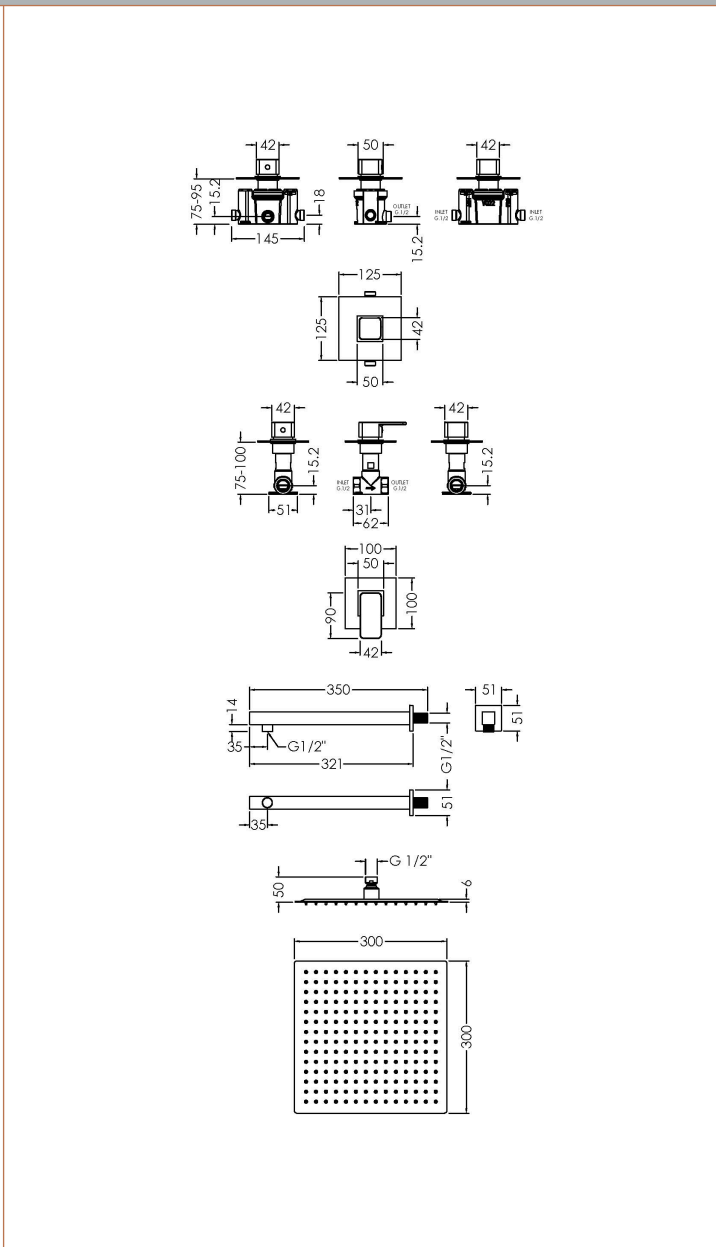

Sales Code: SBS125ST1

Description: 1 Outlet Bundle Window

Product Dimensions	
Length (mm):	
Width (mm):	
Height (mm):	
Depth (mm):	
Nett Weight (kg):	0
Packaging Dimensions	
Length (mm):	0
Width (mm):	0
Height (mm):	0
Gross Weight (kg):	0
Packaging Data	
Box Colour:	
Box Qty:	0
Label Size:	0 x 0
Label Colour:	
Label Qty:	0
Outer Box Dimensions (If Applicable)	
Length (mm):	
Width (mm):	
Height (mm):	
Depth (mm):	
Gross Weight (kg):	
Barcode:	5056462648323
Product Details	
Country of Origin:	
Fitting Instruction:	No
Product Material:	Chrome
Mount Type:	
Outlet Elbow Supplied:	
Easy Clean:	
Head Included:	
Handset Included:	
Body Jets Included:	
No of Body Jets:	
Operating Pressure (bar):	
Valve/Cartridge Type:	
Flow Rates (L/min):	0.1 bar: 0.5 bar: 1 bar: 2 bar: 3 bar:
TMV2 Approved:	Approval No:
TMV3 Approved:	Approval No:
WRAS Approved:	Approval No:
Head Function:	
Handset Function:	
Body Jet Info:	
Pipe Size:	
Pipe Centres:	
Colour/Finish:	
Hose Included:	
No. of Outlets:	1