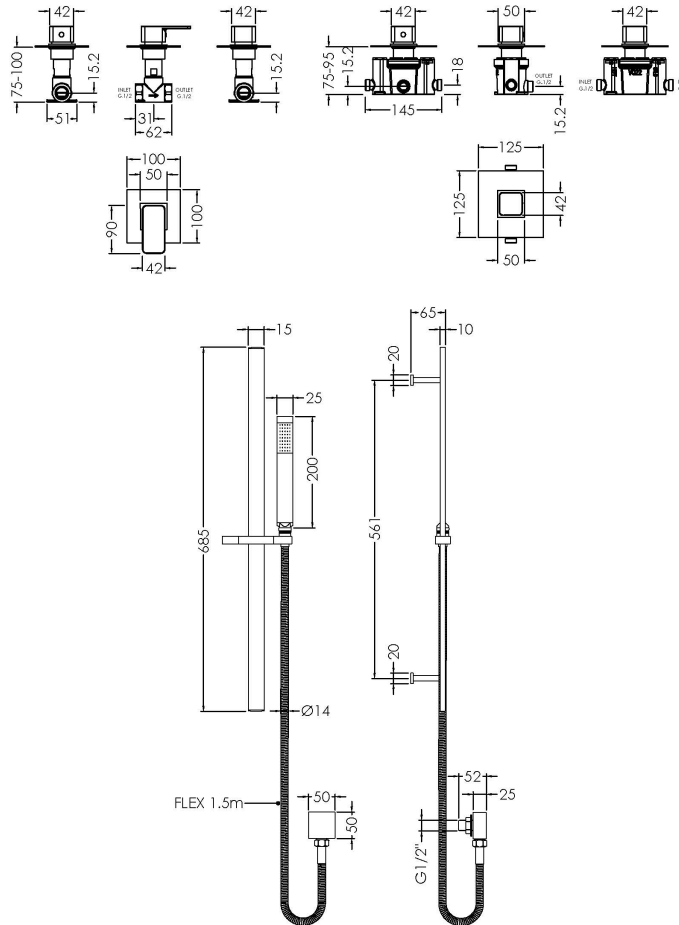

Sales Code: SBS127ST1

Description: 1 Outlet Bundle Window

Product Dimensions

Length (mm):

Width (mm):

Height (mm):

Depth (mm):

Nett Weight (kg): 0

Packaging Dimensions

Length (mm): 0

Width (mm): 0

Height (mm): 0

Gross Weight (kg): 0

Packaging Data

Box Colour:

Box Qty: 0

Label Size: 0 x 0

Label Colour:

Label Qty: 0

Outer Box Dimensions (If Applicable)

Length (mm):

Width (mm):

Height (mm):

Depth (mm):

Gross Weight (kg):

Barcode: 5056462648347

Product Details

Country of Origin:

Fitting Instruction: No

Product Material: Chrome

Mount Type:

Outlet Elbow Supplied: