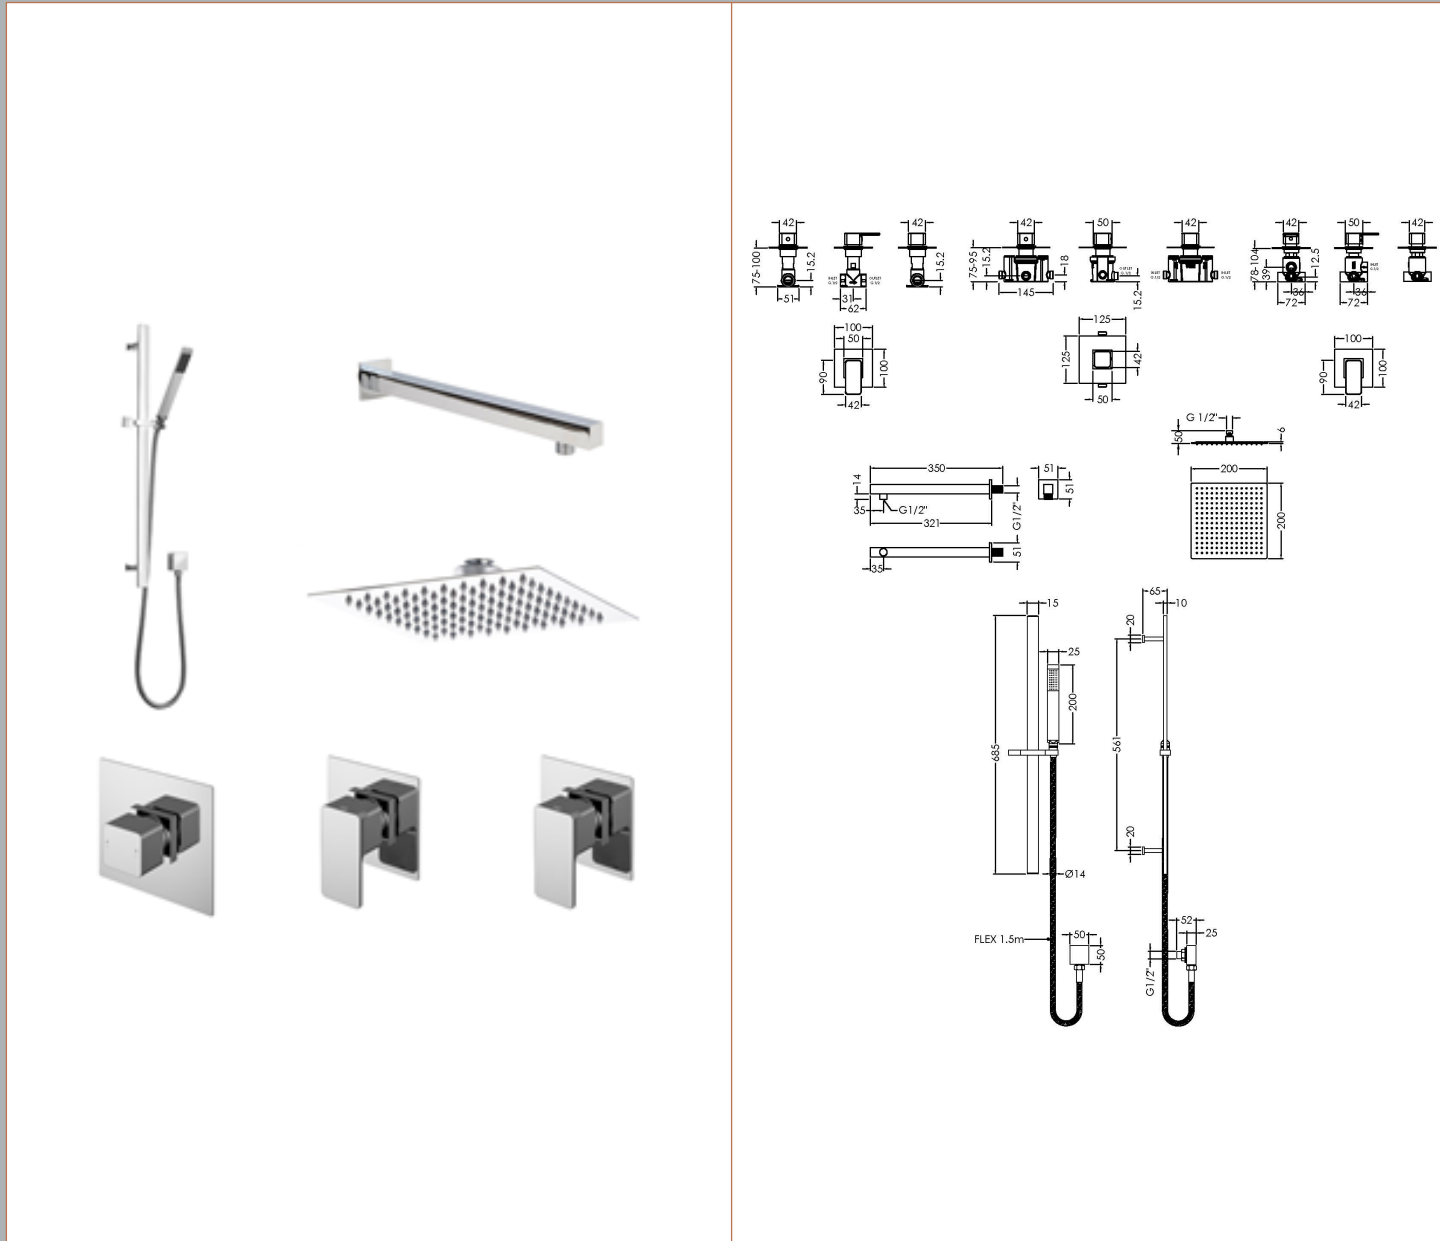

Sales Code: SBS129ST2

Description: 2 Outlet Windon Bundle

**Product Dimensions**

Length (mm):	
Width (mm):	
Height (mm):	
Depth (mm):	
Nett Weight (kg):	0

**Packaging Dimensions**

Length (mm):	0
Width (mm):	0
Height (mm):	0
Gross Weight (kg):	0

**Packaging Data**

Box Colour:	
Box Qty:	0
Label Size:	0 x 0
Label Colour:	
Label Qty:	0

**Outer Box Dimensions (If Applicable)**

Length (mm):	
Width (mm):	
Height (mm):	
Depth (mm):	
Gross Weight (kg):	
Barcode:	5056462648361

**Product Details**

Country of Origin:	
Fitting Instruction:	No
Product Material:	Chrome
Mount Type:	
Outlet Elbow Supplied:	
Easy Clean:	
Head Included:	
Handset Included:	
Body Jets Included:	
No of Body Jets:	
Operating Pressure (bar):	
Valve/Cartridge Type:	
Flow Rates (L/min):	0.1 bar:      0.5 bar:      1 bar:      2 bar:      3 bar:
TMV2 Approved:	Approval No:
TMV3 Approved:	Approval No:
WRAS Approved:	Approval No:
Head Function:	
Handset Function:	
Body Jet Info:	
Pipe Size:	
Pipe Centres:	
Colour/Finish:	
Hose Included:	
No. of Outlets:	2