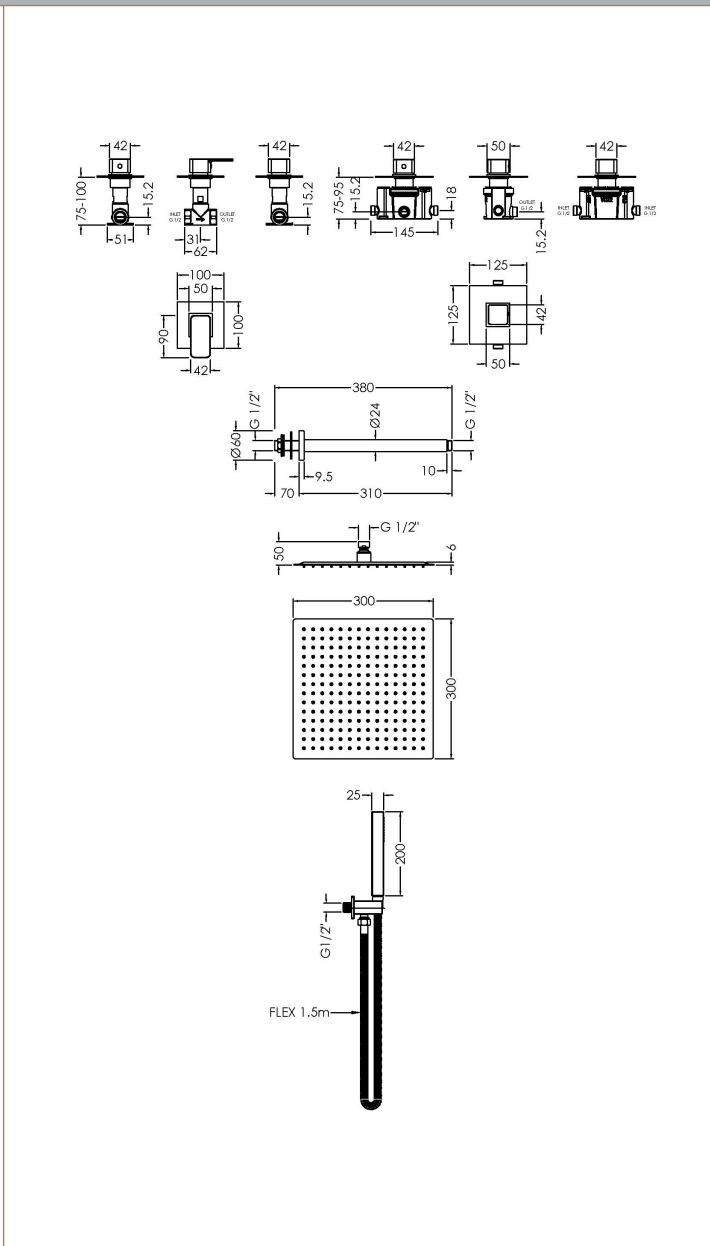

Sales Code: SBS130ST2

Description: 2 Outlet Windon Bundle

Product Dimensions

Length (mm):	
Width (mm):	
Height (mm):	
Depth (mm):	
Nett Weight (kg):	0

Packaging Dimensions

Length (mm):	0
Width (mm):	0
Height (mm):	0
Gross Weight (kg):	0

Packaging Data

Box Colour:	
Box Qty:	0
Label Size:	0 x 0
Label Colour:	
Label Qty:	0

Outer Box Dimensions (If Applicable)

Length (mm):	
Width (mm):	
Height (mm):	
Depth (mm):	
Gross Weight (kg):	
Barcode:	5056462648378

Product Details

Country of Origin:	
Fitting Instruction:	No
Product Material:	Chrome
Mount Type:	
Outlet Elbow Supplied:	
Easy Clean:	
Head Included:	
Handset Included:	
Body Jets Included:	
No of Body Jets:	
Operating Pressure (bar):	
Valve/Cartridge Type:	
Flow Rates (L/min):	0.1 bar: 0.5 bar: 1 bar: 2 bar: 3 bar:
TMV2 Approved:	Approval No:
TMV3 Approved:	Approval No:
WRAS Approved:	Approval No:
Head Function:	
Handset Function:	
Body Jet Info:	
Pipe Size:	
Pipe Centres:	
Colour/Finish:	
Hose Included:	
No. of Outlets:	2