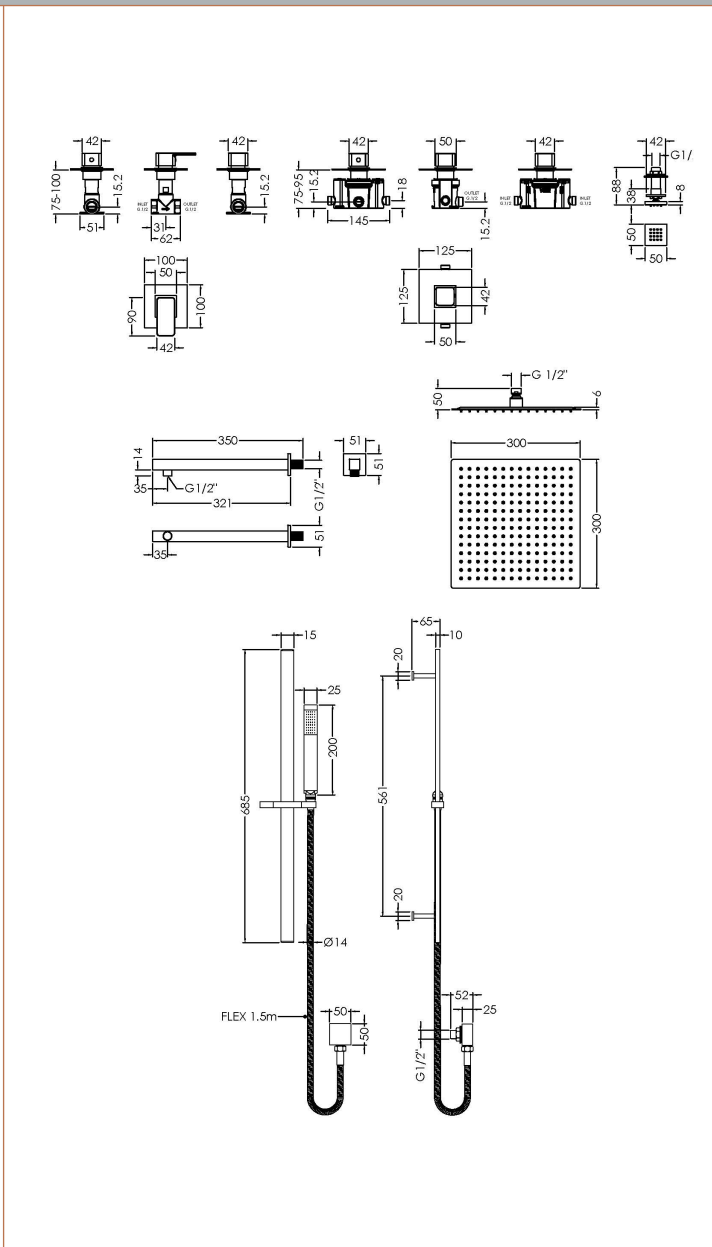

Sales Code: SBS135ST3

Description: 3 Outlet Bundle Window

Product Dimensions	
Length (mm):	
Width (mm):	
Height (mm):	
Depth (mm):	
Nett Weight (kg):	0
Packaging Dimensions	
Length (mm):	0
Width (mm):	0
Height (mm):	0
Gross Weight (kg):	0
Packaging Data	
Box Colour:	
Box Qty:	0
Label Size:	0 x 0
Label Colour:	
Label Qty:	0
Outer Box Dimensions (If Applicable)	
Length (mm):	
Width (mm):	
Height (mm):	
Depth (mm):	
Gross Weight (kg):	
Barcode:	5056462648422
Product Details	
Country of Origin:	
Fitting Instruction:	No
Product Material:	Chrome
Mount Type:	
Outlet Elbow Supplied:	
Easy Clean:	
Head Included:	
Handset Included:	
Body Jets Included:	
No of Body Jets:	
Operating Pressure (bar):	
Valve/Cartridge Type:	
Flow Rates (L/min):	0.1 bar:      0.5 bar:      1 bar:      2 bar:      3 bar:
TMV2 Approved:	Approval No:
TMV3 Approved:	Approval No:
WRAS Approved:	Approval No:
Head Function:	
Handset Function:	
Body Jet Info:	
Pipe Size:	
Pipe Centres:	
Colour/Finish:	
Hose Included:	
No. of Outlets:	3