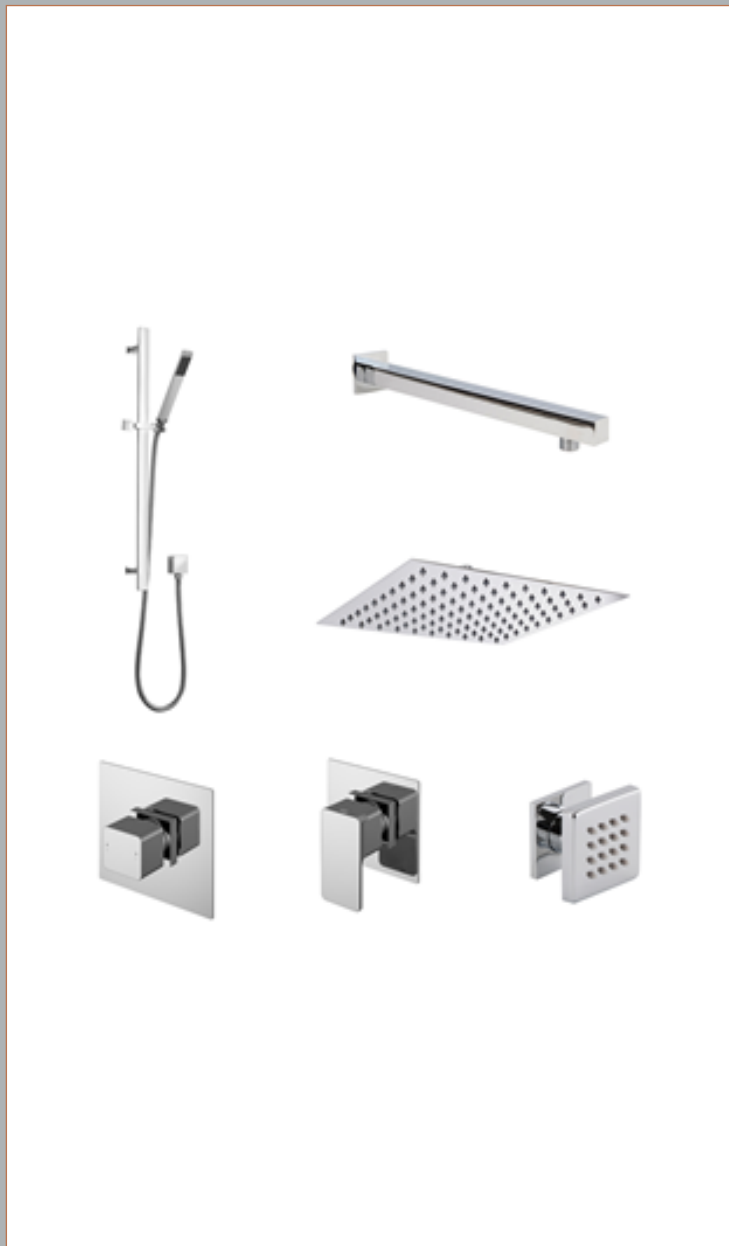

Sales Code: SBS135ST3

Description: 3 Outlet Bundle Window

Product Dimensions	
Length (mm):	
Width (mm):	
Height (mm):	
Depth (mm):	
Nett Weight (kg):	0
Packaging Dimensions	
Length (mm):	0
Width (mm):	0
Height (mm):	0
Gross Weight (kg):	0
Packaging Data	
Box Colour:	
Box Qty:	0
Label Size:	0 x 0
Label Colour:	
Label Qty:	0
Outer Box Dimensions (If Applicable)	
Length (mm):	
Width (mm):	
Height (mm):	
Depth (mm):	
Gross Weight (kg):	
Barcode:	5056462648422
Product Details	
Country of Origin:	
Fitting Instruction:	No
Product Material:	Chrome
Mount Type:	
Outlet Elbow Supplied:	
Easy Clean:	
Head Included:	
Handset Included:	
Body Jets Included:	
No of Body Jets:	
Operating Pressure (bar):	
Valve/Cartridge Type:	
Flow Rates (L/min):	0.1 bar:      0.5 bar:      1 bar:      2 bar:      3 bar:
TMV2 Approved:	Approval No:
TMV3 Approved:	Approval No:
WRAS Approved:	Approval No:
Head Function:	
Handset Function:	
Body Jet Info:	
Pipe Size:	
Pipe Centres:	
Colour/Finish:	
Hose Included:	
No. of Outlets:	3