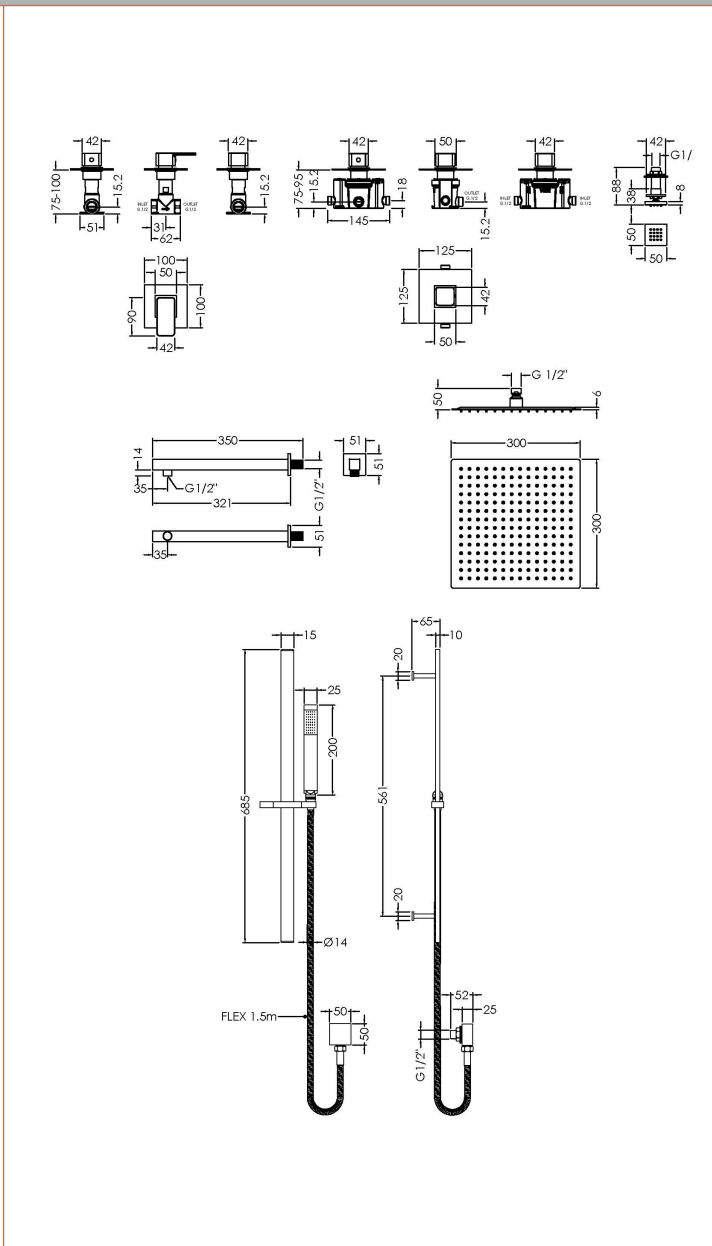

Sales Code: SBS135ST3

Description: 3 Outlet Bundle Window

Product Dimensions	
Length (mm):	
Width (mm):	
Height (mm):	
Depth (mm):	
Nett Weight (kg):	0
Packaging Dimensions	
Length (mm):	0
Width (mm):	0
Height (mm):	0
Gross Weight (kg):	0
Packaging Data	
Box Colour:	
Box Qty:	0
Label Size:	0 x 0
Label Colour:	
Label Qty:	0
Outer Box Dimensions (If Applicable)	
Length (mm):	
Width (mm):	
Height (mm):	
Depth (mm):	
Gross Weight (kg):	
Barcode:	5056462648422
Product Details	
Country of Origin:	
Fitting Instruction:	No
Product Material:	Chrome
Mount Type:	
Outlet Elbow Supplied:	
Easy Clean:	
Head Included:	
Handset Included:	
Body Jets Included:	
No of Body Jets:	
Operating Pressure (bar):	
Valve/Cartridge Type:	
Flow Rates (L/min):	0.1 bar:      0.5 bar:      1 bar:      2 bar:      3 bar:
TMV2 Approved:	Approval No:
TMV3 Approved:	Approval No:
WRAS Approved:	Approval No:
Head Function:	
Handset Function:	
Body Jet Info:	
Pipe Size:	
Pipe Centres:	
Colour/Finish:	
Hose Included:	
No. of Outlets:	3