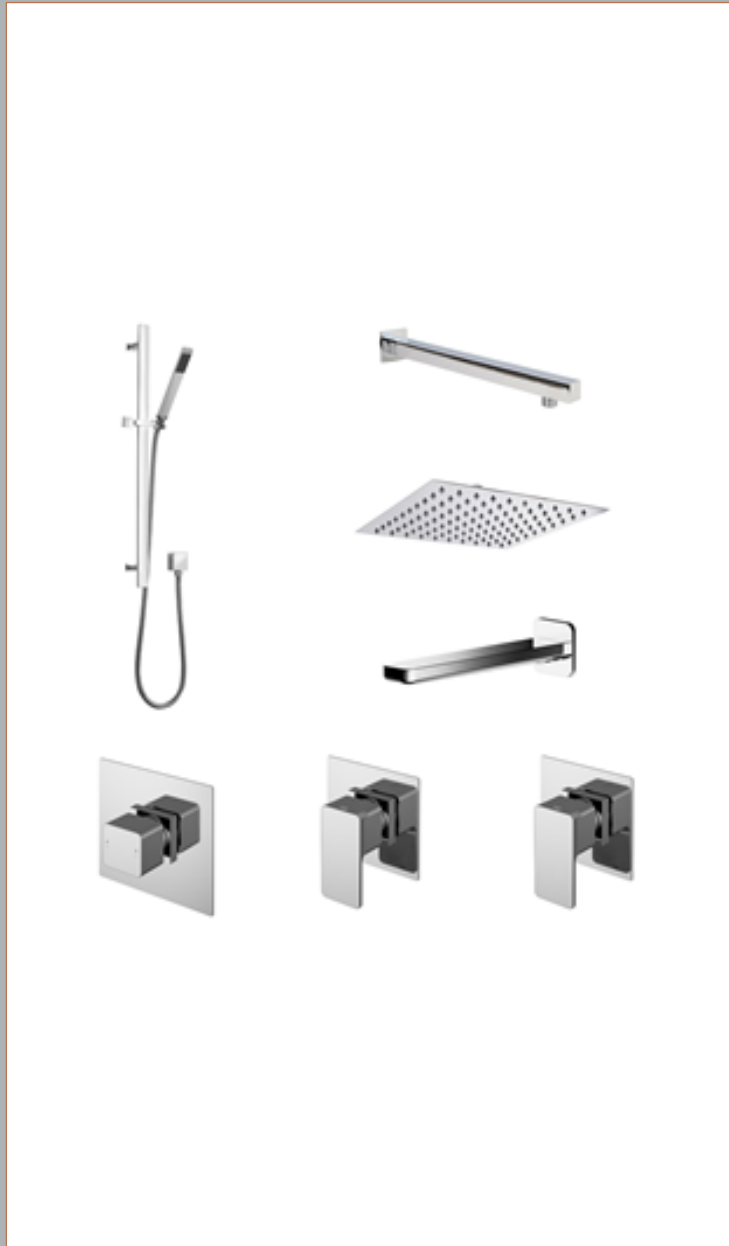

Sales Code: SBS137ST3

Description: 3 Outlet Bundle Window

Product Dimensions	
Length (mm):	
Width (mm):	
Height (mm):	
Depth (mm):	
Nett Weight (kg):	0
Packaging Dimensions	
Length (mm):	0
Width (mm):	0
Height (mm):	0
Gross Weight (kg):	0
Packaging Data	
Box Colour:	
Box Qty:	0
Label Size:	0 x 0
Label Colour:	
Label Qty:	0
Outer Box Dimensions (If Applicable)	
Length (mm):	
Width (mm):	
Height (mm):	
Depth (mm):	
Gross Weight (kg):	
Barcode:	5056462648446
Product Details	
Country of Origin:	
Fitting Instruction:	No
Product Material:	Chrome
Mount Type:	
Outlet Elbow Supplied:	
Easy Clean:	
Head Included:	
Handset Included:	
Body Jets Included:	
No of Body Jets:	
Operating Pressure (bar):	
Valve/Cartridge Type:	
Flow Rates (L/min):	0.1 bar:      0.5 bar:      1 bar:      2 bar:      3 bar:
TMV2 Approved:	Approval No:
TMV3 Approved:	Approval No:
WRAS Approved:	Approval No:
Head Function:	
Handset Function:	
Body Jet Info:	
Pipe Size:	
Pipe Centres:	
Colour/Finish:	
Hose Included:	
No. of Outlets:	3