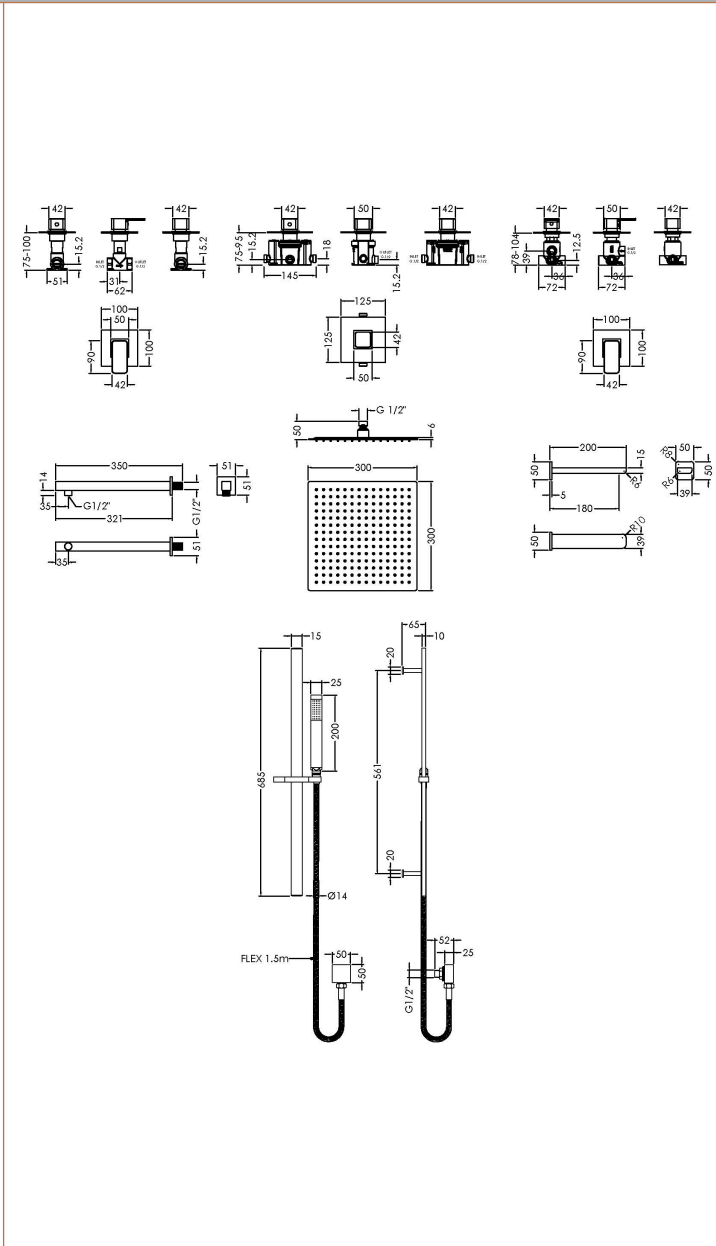

Sales Code: SBS137ST3

Description: 3 Outlet Bundle Window

Product Dimensions	
Length (mm):	
Width (mm):	
Height (mm):	
Depth (mm):	
Nett Weight (kg):	0
Packaging Dimensions	
Length (mm):	0
Width (mm):	0
Height (mm):	0
Gross Weight (kg):	0
Packaging Data	
Box Colour:	
Box Qty:	0
Label Size:	0 x 0
Label Colour:	
Label Qty:	0
Outer Box Dimensions (If Applicable)	
Length (mm):	
Width (mm):	
Height (mm):	
Depth (mm):	
Gross Weight (kg):	
Barcode:	5056462648446
Product Details	
Country of Origin:	
Fitting Instruction:	No
Product Material:	Chrome
Mount Type:	
Outlet Elbow Supplied:	
Easy Clean:	
Head Included:	
Handset Included:	
Body Jets Included:	
No of Body Jets:	
Operating Pressure (bar):	
Valve/Cartridge Type:	
Flow Rates (L/min):	0.1 bar:      0.5 bar:      1 bar:      2 bar:      3 bar:
TMV2 Approved:	Approval No:
TMV3 Approved:	Approval No:
WRAS Approved:	Approval No:
Head Function:	
Handset Function:	
Body Jet Info:	
Pipe Size:	
Pipe Centres:	
Colour/Finish:	
Hose Included:	
No. of Outlets:	3