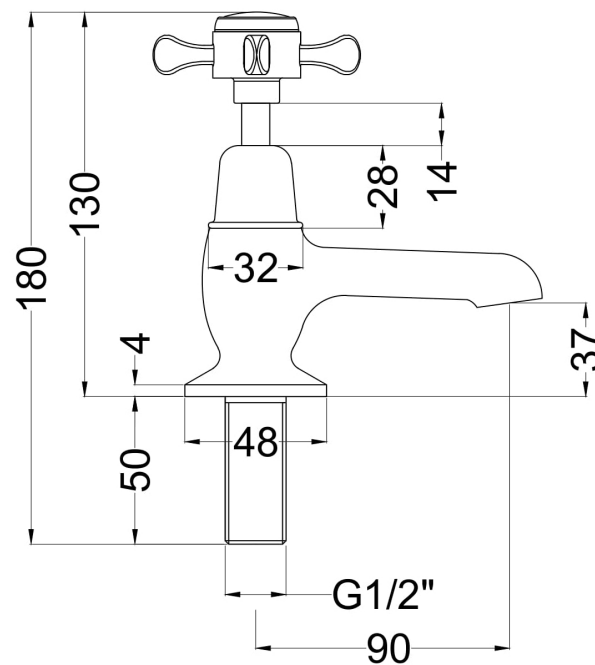

Sales Code: SEL301DX

Description: Selby Xhead Basin Taps

Product Dimensions

Height (mm):	141
Width (mm):	66
Depth (mm):	119
Length (mm):	
Nett Weight (kg):	1.4

Packaging Dimensions

Height (mm):	55
Width (mm):	160
Depth (mm):	260
Gross Weight (kg):	1.4

Packaging Data

Box Colour:	White Cardboard Box
Box Qty:	1
Label Size:	100 x 50
Label Colour:	White Label
Label Qty:	1

Outer Box Dimensions (If Applicable)

Height (mm):	300
Width (mm):	270
Depth (mm):	500
Length (mm):	
Gross Weight (kg):	
Barcode:	5056462623795

Product Details

Country of Origin:	United Kingdom
Fitting Instruction:	No
Product Material:	Brass
Control Type:	Manual
Waste Included:	Waste Not Included
Waste Type:	Not Applicable
WRAS Approval: No	Approval No: N/A
Valve/Cartridge Type:	1/4 Turn Ceramic Disc
Colour/Finish:	Chrome
Mount Type:	Deck
Operating Pressure (bar):	0.1

Flow Rates: (Litres Per Min)	0.1 bar: 4.3	0.5 bar: 11	1 bar: 15,8	2 bar: 22,5	3 bar: 27,5
Pipe Size:	15 mm				
Pipe Centres:	N/A				