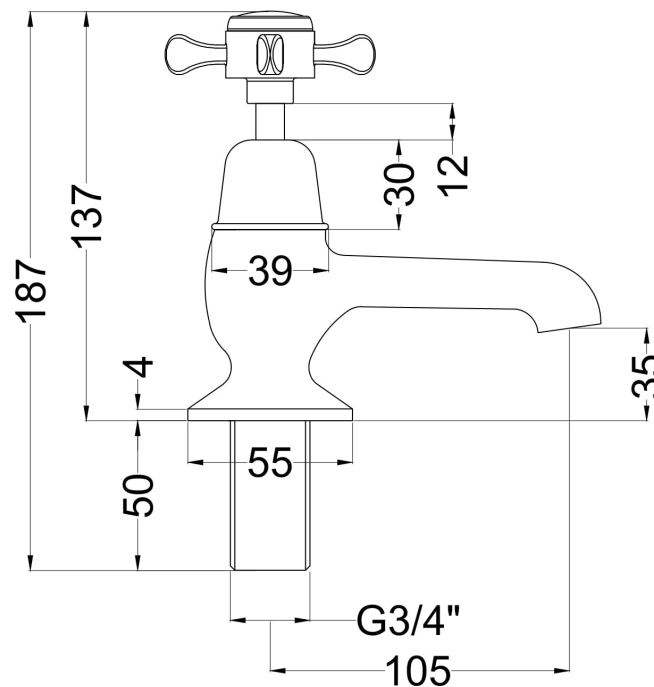

Sales Code: SEL302DX

Description: Selby Xhead Bath Taps

Product Dimensions

Height (mm):	137
Width (mm):	66
Depth (mm):	119
Length (mm):	
Nett Weight (kg):	1.9

Packaging Dimensions

Height (mm):	55
Width (mm):	160
Depth (mm):	260
Gross Weight (kg):	1.9

Packaging Data

Box Colour:	White Cardboard Box
Box Qty:	1
Label Size:	100 x 50
Label Colour:	White Label
Label Qty:	1

Outer Box Dimensions (If Applicable)

Height (mm):	300
Width (mm):	270
Depth (mm):	500
Length (mm):	
Gross Weight (kg):	
Barcode:	5056462623801

Product Details

Country of Origin:	United Kingdom
Fitting Instruction:	No
Product Material:	Brass
Control Type:	Manual
Waste Included:	Waste Not Included
Waste Type:	Not Applicable
WRAS Approval: No	Approval No: N/A
Valve/Cartridge Type:	1/4 Turn Ceramic Disc
Colour/Finish:	Chrome
Mount Type:	Deck
Operating Pressure (bar):	0.1

Flow Rates: (Litres Per Min)	0.1 bar: 8.4	0.5 bar: 21.3	1 bar: 30.7	2 bar: 43.7	3 bar: 46.8
Pipe Size:	22 mm (3/4" Bsp)				
Pipe Centres:	N/A