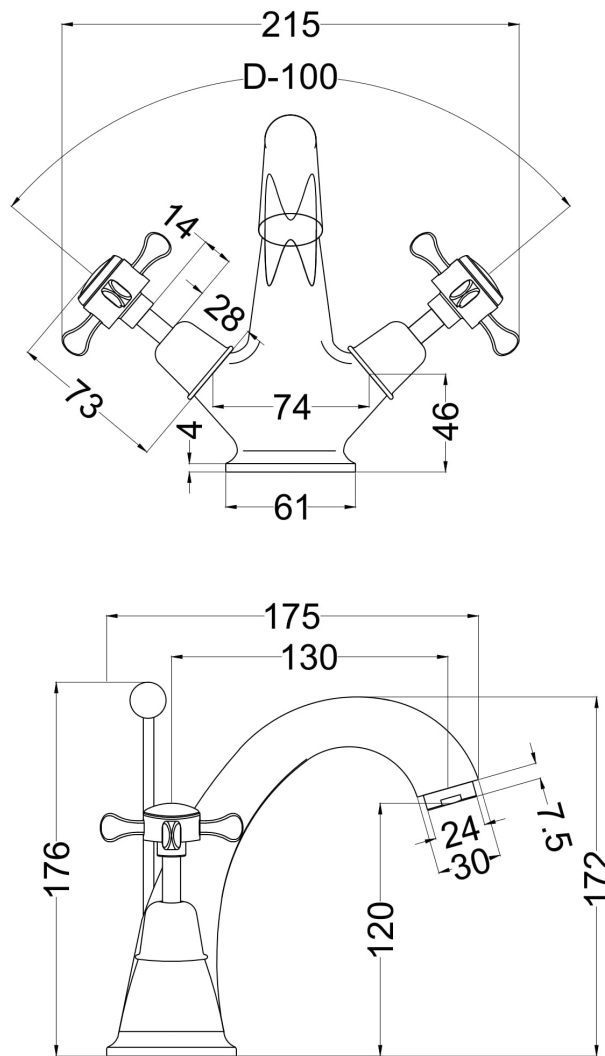

Sales Code: SEL305DX

Description: Selby Xhead Mono Basin P/Up Waste

Product Dimensions

Height (mm):	172
Width (mm):	215
Depth (mm):	185
Length (mm):	
Nett Weight (kg):	2.5

Packaging Dimensions

Height (mm):	120
Width (mm):	215
Depth (mm):	390
Gross Weight (kg):	2.5

Packaging Data

Box Colour:	White Cardboard Box
Box Qty:	1
Label Size:	100 x 50
Label Colour:	White Label
Label Qty:	1

Outer Box Dimensions (If Applicable)

Height (mm):	400
Width (mm):	460
Depth (mm):	430
Length (mm):	

Gross Weight (kg):	
Barcode:	5056462623818

Product Details

Country of Origin:	United Kingdom
Fitting Instruction:	No
Product Material:	Brass
Control Type:	Manual
Waste Included:	Waste Included
Waste Type:	Pop-Up
WRAS Approval:	Approval No: N/A
Valve/Cartridge Type:	1/4 Turn Ceramic Disc
Colour/Finish:	Chrome
Mount Type:	Deck
Operating Pressure (bar):	0.1

Flow Rates: (Litres Per Min)	0.1 bar: 6.4	0.5 bar: 16.2	1 bar: 23.4	2 bar: 33.5	3 bar: 41
Pipe Size:	15 mm				
Pipe Centres:	N/A				