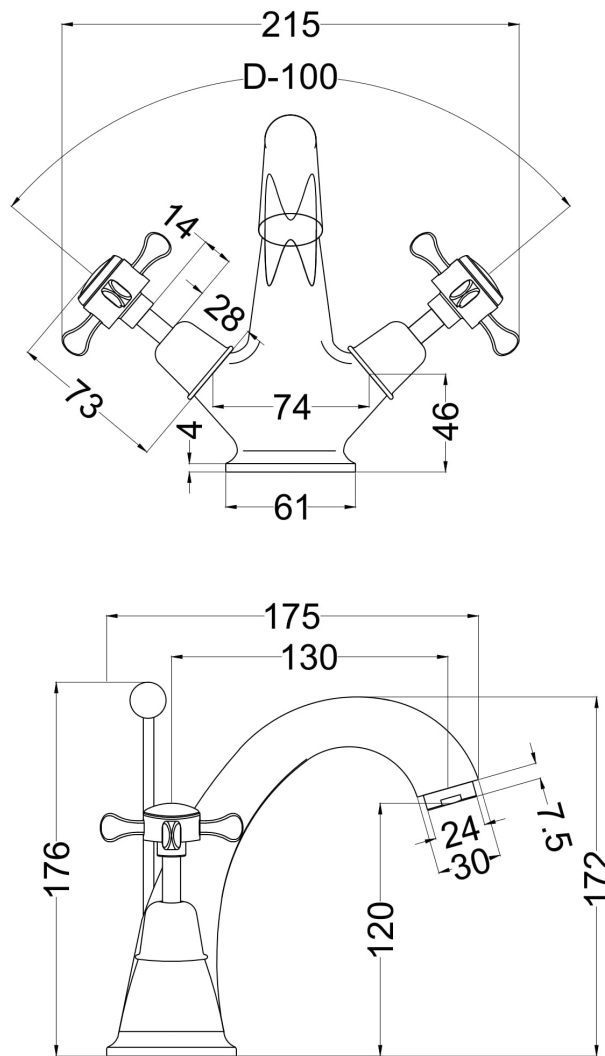

Sales Code: SEL305DX

Description: Selby Xhead Mono Basin P/Up Waste

Product Dimensions

Height (mm):	172
Width (mm):	215
Depth (mm):	185
Length (mm):	
Nett Weight (kg):	2.5

Packaging Dimensions

Height (mm):	120
Width (mm):	215
Depth (mm):	390
Gross Weight (kg):	2.5

Packaging Data

Box Colour:	White Cardboard Box
Box Qty:	1
Label Size:	100 x 50
Label Colour:	White Label
Label Qty:	1

Outer Box Dimensions (If Applicable)

Height (mm):	400
Width (mm):	460
Depth (mm):	430

Length (mm):	
Gross Weight (kg):	
Barcode:	5056462623818

Product Details

Country of Origin:	United Kingdom
Fitting Instruction:	No
Product Material:	Brass
Control Type:	Manual
Waste Included:	Waste Included
Waste Type:	Pop-Up
WRAS Approval:	No
Approval No:	N/A
Valve/Cartridge Type:	1/4 Turn Ceramic Disc
Colour/Finish:	Chrome
Mount Type:	Deck
Operating Pressure (bar):	0.1

Flow Rates: (Litres Per Min)	0.1 bar: 6.4	0.5 bar: 16.2	1 bar: 23.4	2 bar: 33.5	3 bar: 41
Pipe Size:	15 mm				
Pipe Centres:	N/A				